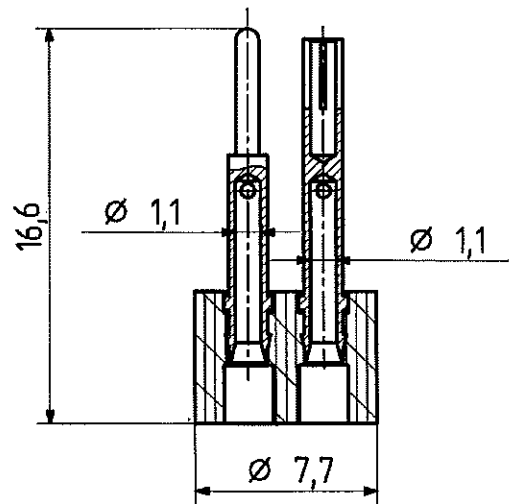

	date	sign
drawn	30.05.00	4726/Bom
checked	06.06.00	4515/GH
approved	06.06.00	4515/GH

cable shortening dimension

scale 1:1

scale  
3,5 : 1

HUBER + SUHNER RFX

dimensions in mm

drawing number

4.13.00185

DZ drawing :

Index

d