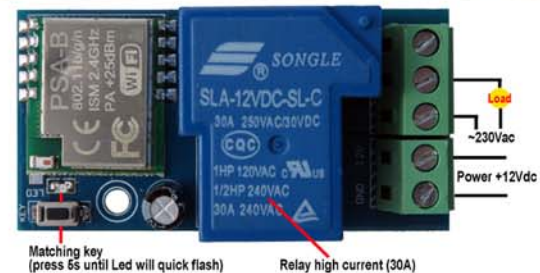

**1 OR 4 CHANNELS WIFI RELAY MODULE CONTROLLED BY SMARTPHONE  
POWER SUPPLY 12Vdc BY TERMINAL BLOCK CONNECTOR, SELF-LOCK MODE**

**WIF-RELAY01-12V  
WIF-RELAYH1-12V  
WIF-RELAY04-12V**

**Introduction:**

This 1 or 4 channels interface board can control various appliances, and other equipments thanks to its relays modules. The interface is controlled directly by a smartphone under Android or IOS, after downloading free application to manage WiFi modules eWeLink. The relay module board will be matched with your WiFi box and then the application will allow us to remotely control your relay card from any location, from your smartphone or tablet connected to a hotspot Wifi or the 2G/3G/4G/5G networks with Internet access. The eWeLink application allows to manage several relay boards simultaneously. Relay with Self-Lock remote, (press the long key and then loosen, the relay will be on, press again and it will be off). Relay card power supply: 12Vdc. This board is equipped with high current relays modules. They load 10A/250Vac max or 10A/30Vdc max for standard version, and 30A/250Vac max for H1-12V version.

**Hardware & Electrical specifications:**

- Power supply: 12Vdc/200mA (1 channel) or 12Vdc/500mA (4 channels).
- Power connectors: terminal block connector with 2 plugs.
- Relay connectors 1~4: terminal block connectors with 3 plugs.
- Relays output standard : 10A/125Vac or 10A/28Vdc, (30A for 12VH version).
- Relays output max : 10A/250Vac or 10A/30Vdc, (30A for 12VH version).
- Operating modes: Self-Lock.
- Sizes products : 28x52x20mm (WIF-RELAY01-12V).
- 34x65x25mm (WIF-RELAYH1-12V).
- 87x93x20mm (WIF-RELAY04-12V) + box + antenna.
- Transmission: Wifi 802.11 b/g/n with 2,4GHz (non-compatible 5,0GHz).
- System: Android or IOS (Software eWeLink).

**Smartphone remote WiFi control process:**

**Item includes:**

- PCB board WiFi with 1 or 4 relays.
- Downloadable content:
  - Software eWeLink for Android or IOS.
  - User manual in English and French.