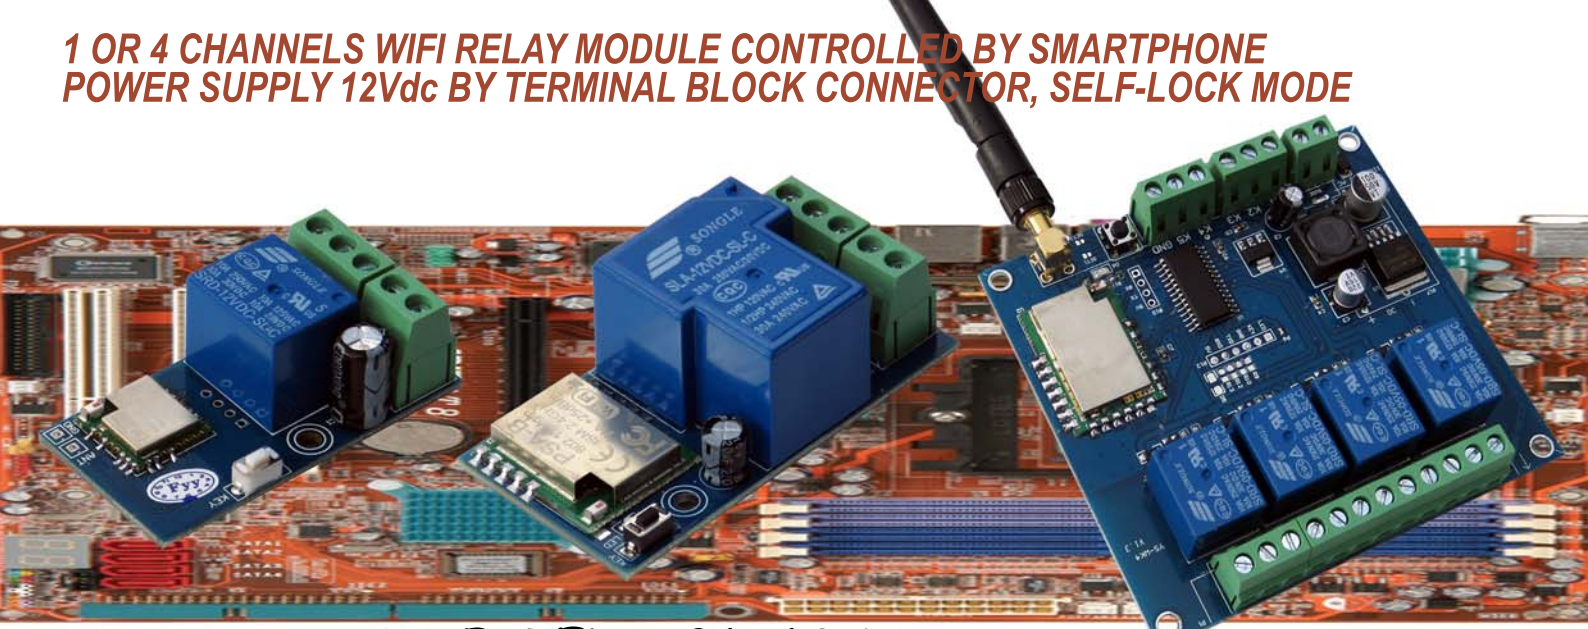

**1 OR 4 CHANNELS WIFI RELAY MODULE CONTROLLED BY SMARTPHONE  
POWER SUPPLY 12Vdc BY TERMINAL BLOCK CONNECTOR, SELF-LOCK MODE**

**WIF-RELAY01-12V  
WIF-RELAYH1-12V  
WIF-RELAY04-12V**

**Introduction:**

This 1 or 4 channels interface board can control various appliances, and other equipments thanks to its relays modules. The interface is controlled directly by a smartphone under Android or IOS, after downloading free application to manage WiFi modules eWeLink. The relay module board will be matched with your WiFi box and then the application will allow us to remotely control your relay card from any location, from your smartphone or tablet connected to a hotspot Wifi or the 2G/3G/4G/5G networks with Internet access. The eWeLink application allows to manage several relay boards simultaneously. Relay with Self-Lock remote, (press the long key and then loosen, the relay will be on, press again and it will be off). Relay card power supply: 12Vdc. This board is equipped with high current relays modules. They load 10A/250Vac max or 10A/30Vdc max for standard version, and 30A/250Vac max for H1-12V version.

**Hardware & Electrical specifications:**

- Power supply: 12Vdc/200mA (1 channel) or 12Vdc/500mA (4 channels).
- Power connectors: terminal block connector with 2 plugs.
- Relay connectors 1~4: terminal block connectors with 3 plugs.
- Relays output standard : 10A/125Vac or 10A/28Vdc, (30A for 12VH version).
- Relays output max : 10A/250Vac or 10A/30Vdc, (30A for 12VH version).
- Operating modes: Self-Lock.
- Sizes products : 28x52x20mm (WIF-RELAY01-12V).
- 34x65x25mm (WIF-RELAYH1-12V).
- 87x93x20mm (WIF-RELAY04-12V) + box + antenna.
- Transmission: Wifi 802.11 b/g/n with 2,4GHz (non-compatible 5,0GHz).
- System: Android or IOS (Software eWeLink).

**Smartphone remote WiFi control process:**

**Item includes:**

- PCB board WiFi with 1 or 4 relays.
- Downloadable content:
  - Software eWeLink for Android or IOS.
  - User manual in English and French.