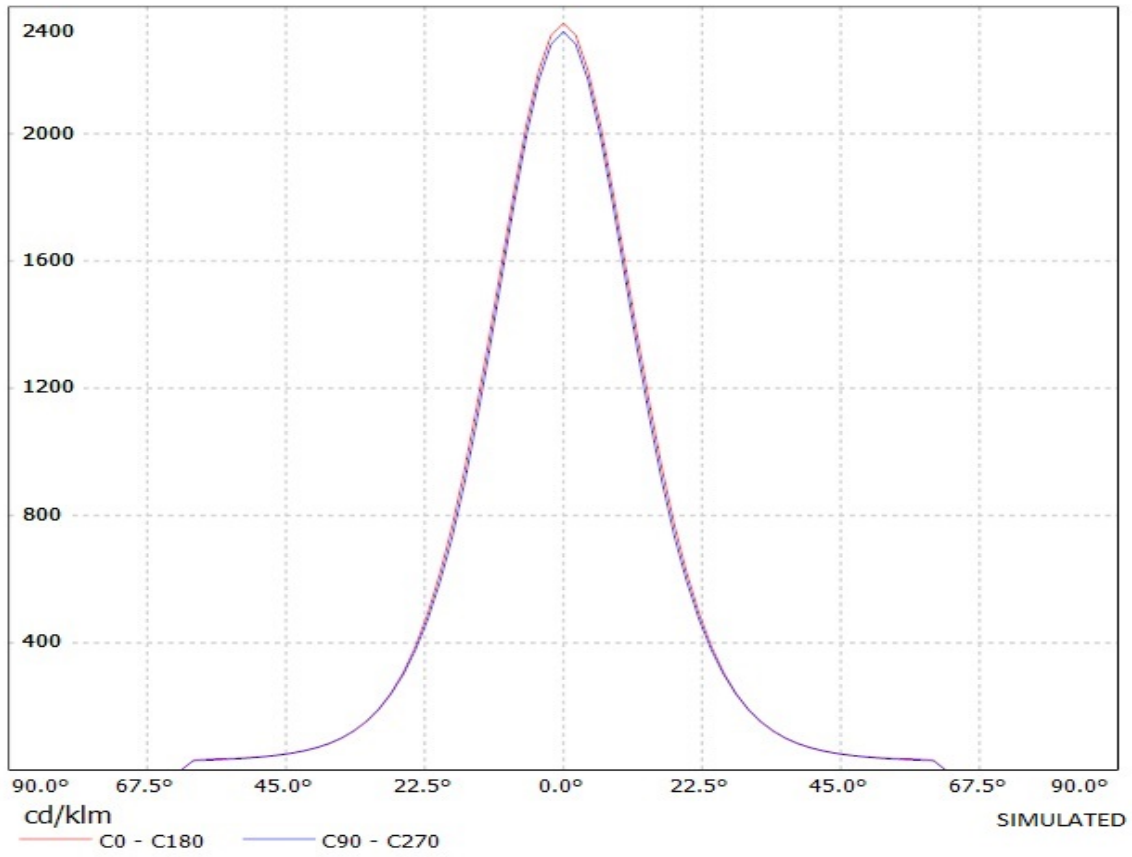

Ledil Oy C11613-Anna-50-5-M-RE-ES C11613-Anna-50-5-M-RE-ES / LDC (Linear)

Luminaire: Ledil Oy C11613-Anna-50-5-M-RE-ES C11613-Anna-50-5-M-RE-ES
Lamps: 1 x Luxeon Rebel ES (white)