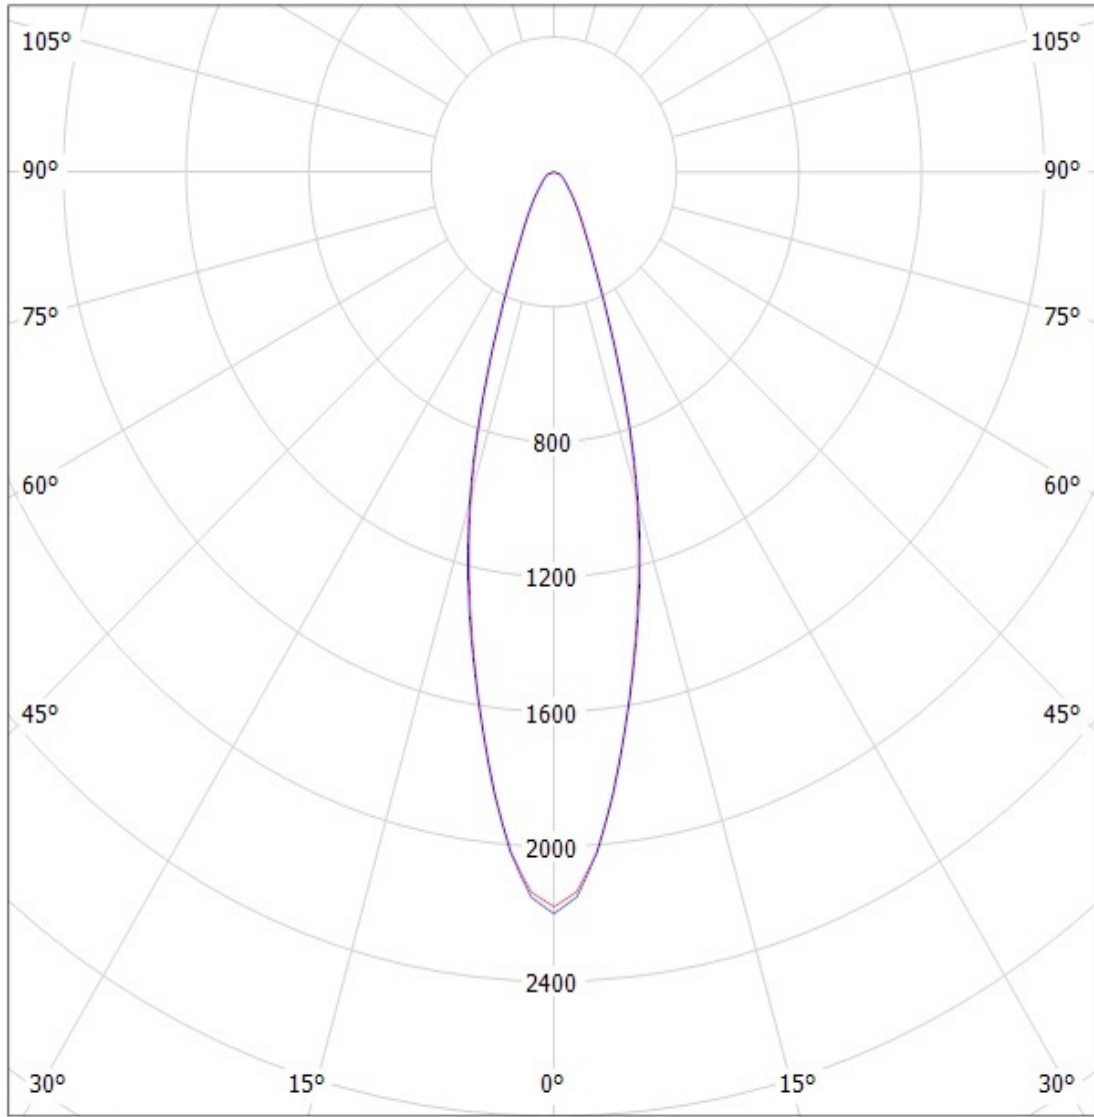

Ledil Oy C11608-Anna-50-3-W-RE-ES C11608-Anna-50-3-W-RE-ES / LDC (Polar)

Luminaire: Ledil Oy C11608-Anna-50-3-W-RE-ES C11608-Anna-50-3-W-RE-ES
Lamps: 1 x Luxeon Rebel ES (white)

cd/klm

— C0 - C180 — C90 - C270

SIMULATED