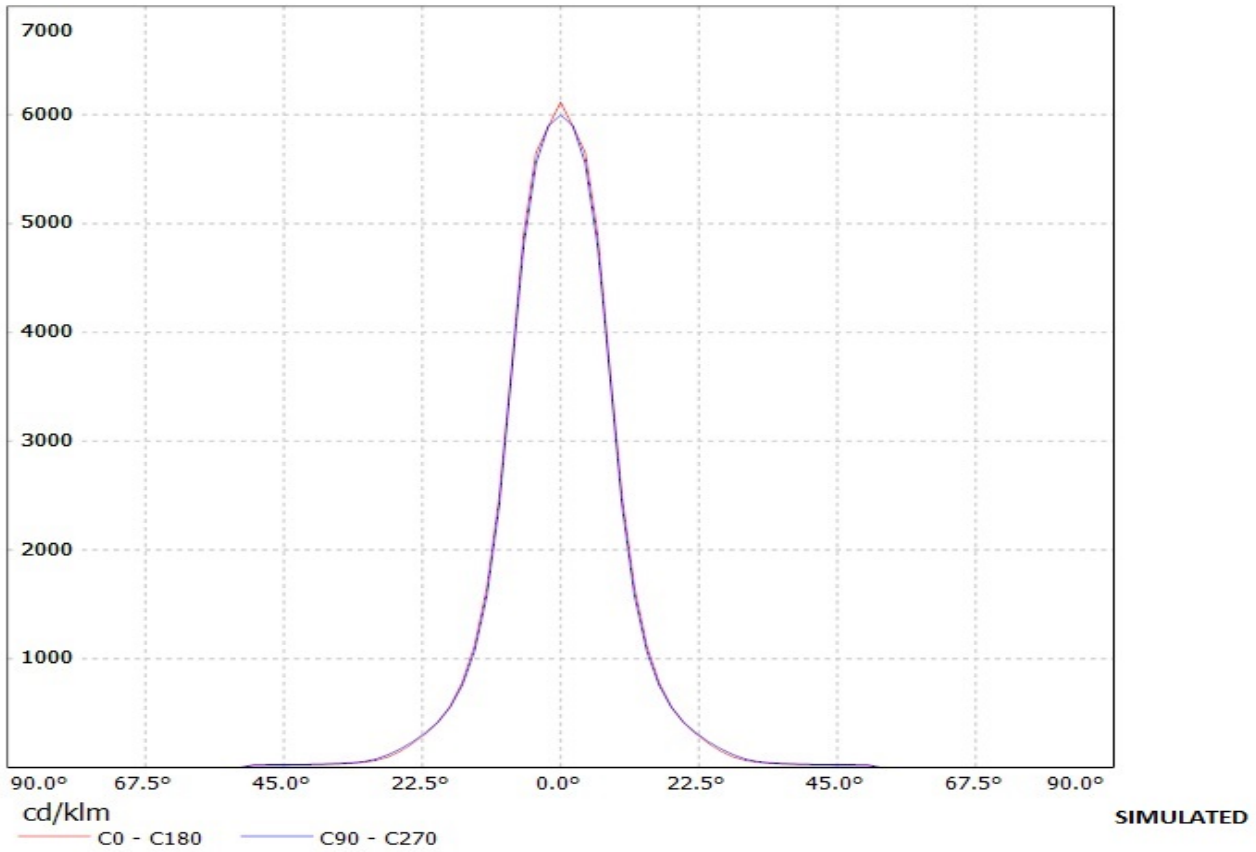

Ledil Oy C11799-Anna-50-4-S-RE-ES C11799-Anna-50-4-S-RE-ES / LDC (Linear)

Luminaire: Ledil Oy C11799-Anna-50-4-S-RE-ES C11799-Anna-50-4-S-RE-ES
Lamps: 1 x Luxeon Rebel ES (white)