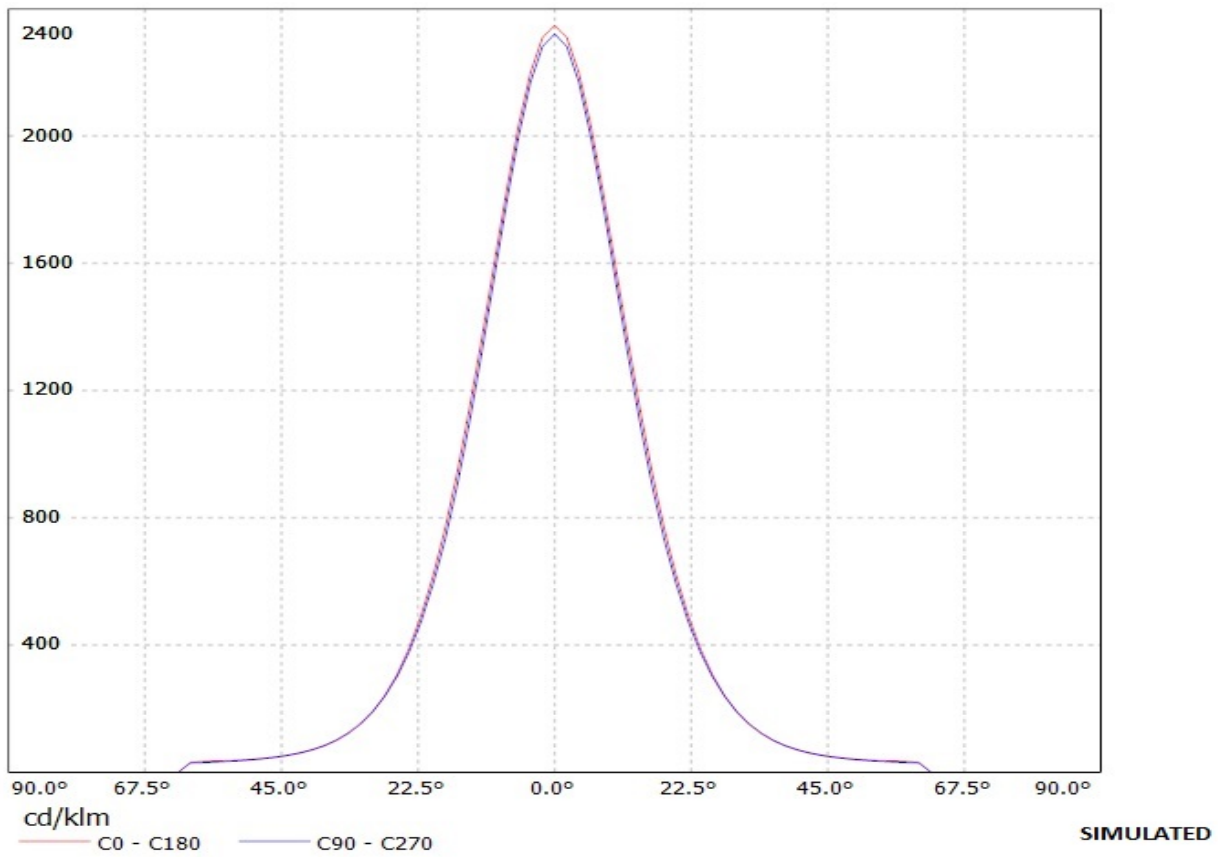

Ledil Oy C11800-Anna-50-4-M-RE-ES C11800-Anna-50-4-M-RE-ES / LDC (Linear)

Luminaire: Ledil Oy C11800-Anna-50-4-M-RE-ES C11800-Anna-50-4-M-RE-ES
Lamps: 1 x Luxeon Rebel ES (white)