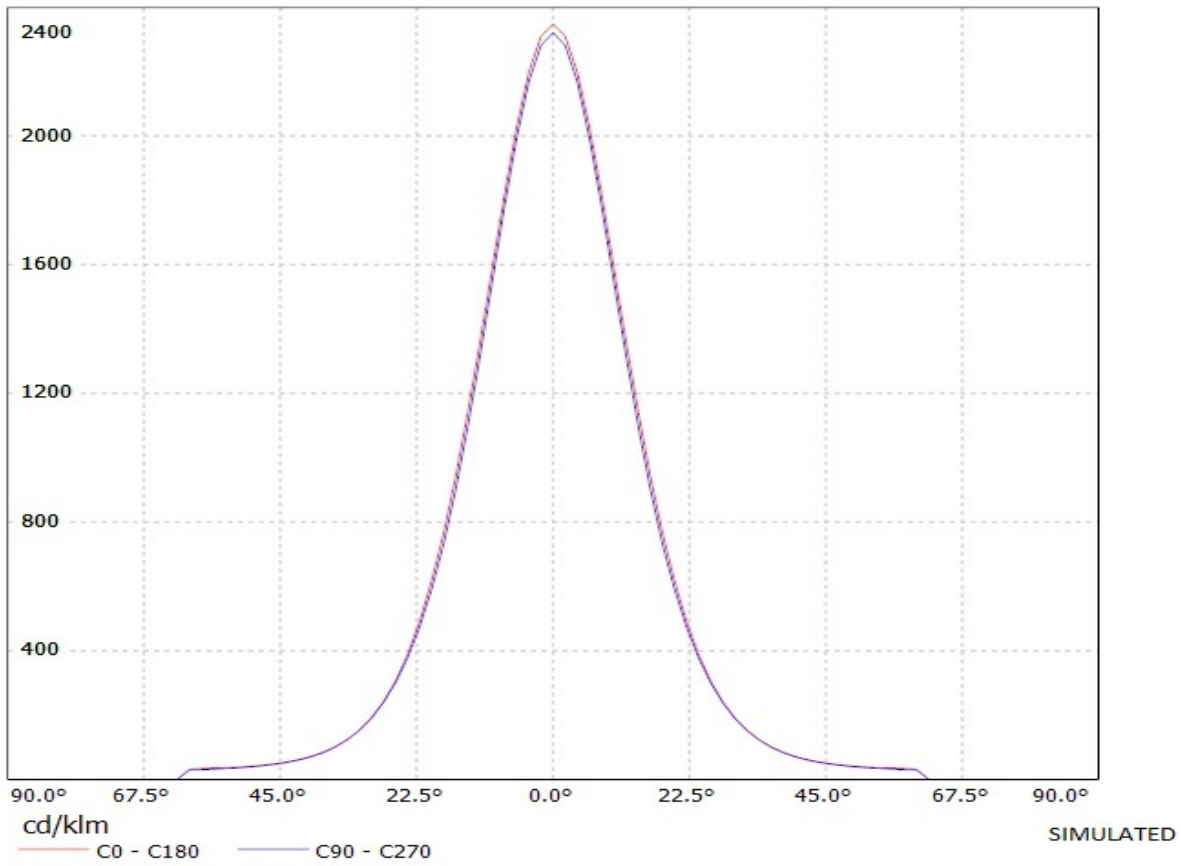

Ledil Oy C11679-Anna-50-7-M-RE-ES C11679-Anna-50-7-M-RE-ES / LDC (Linear)

Luminaire: Ledil Oy C11679-Anna-50-7-M-RE-ES C11679-Anna-50-7-M-RE-ES
Lamps: 1 x Luxeon Rebel ES (white)