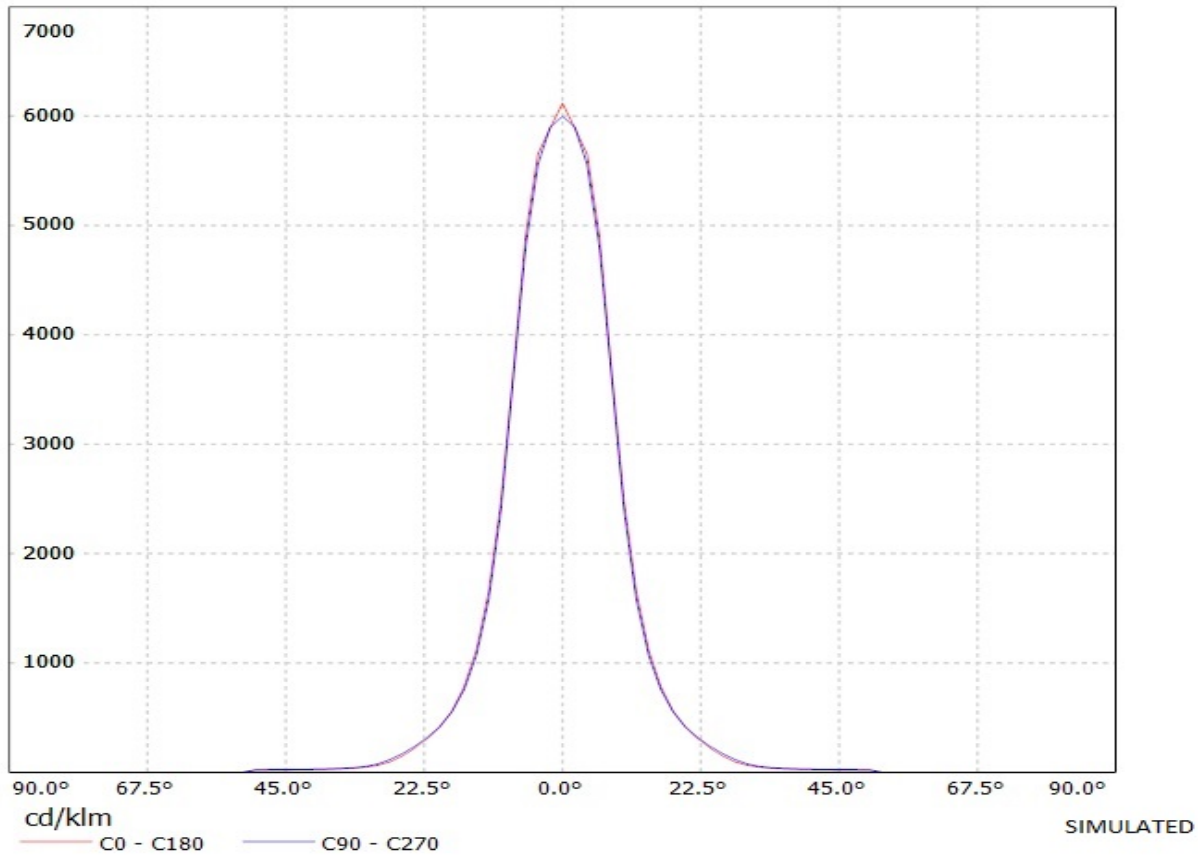

Ledil Oy C11811-Anna-50-6-S-RE-ES C11811-Anna-50-6-S-RE-ES / LDC (Linear)

Luminaire: Ledil Oy C11811-Anna-50-6-S-RE-ES C11811-Anna-50-6-S-RE-ES
Lamps: 1 x Luxeon Rebel ES (white)