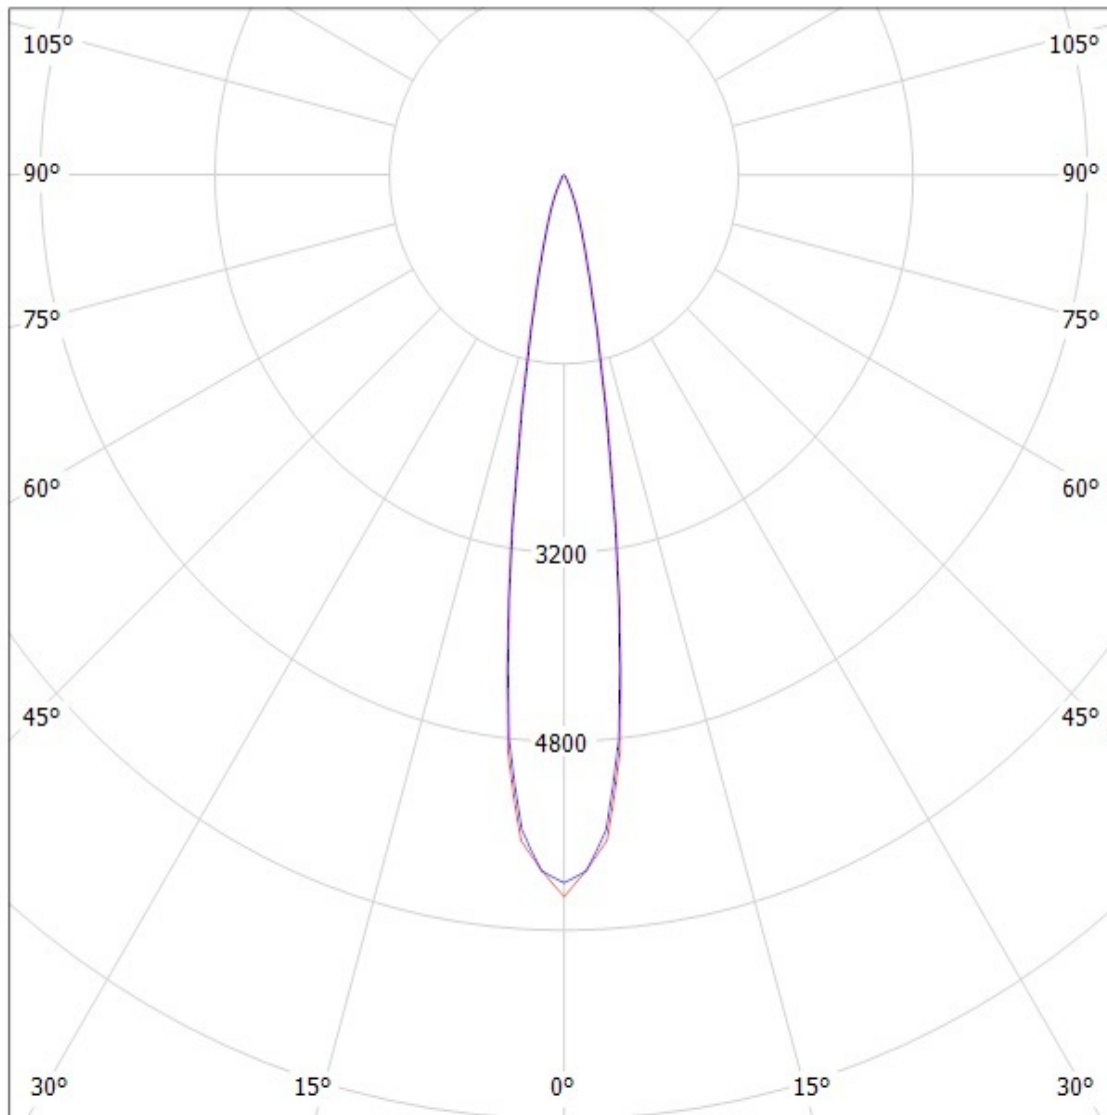

Ledil Oy C11799-Anna-50-4-S-RE-ES C11799-Anna-50-4-S-RE-ES / LDC (Polar)

Luminaire: Ledil Oy C11799-Anna-50-4-S-RE-ES C11799-Anna-50-4-S-RE-ES
Lamps: 1 x Luxeon Rebel ES (white)

cd/klm

— C0 - C180 — C90 - C270

SIMULATED