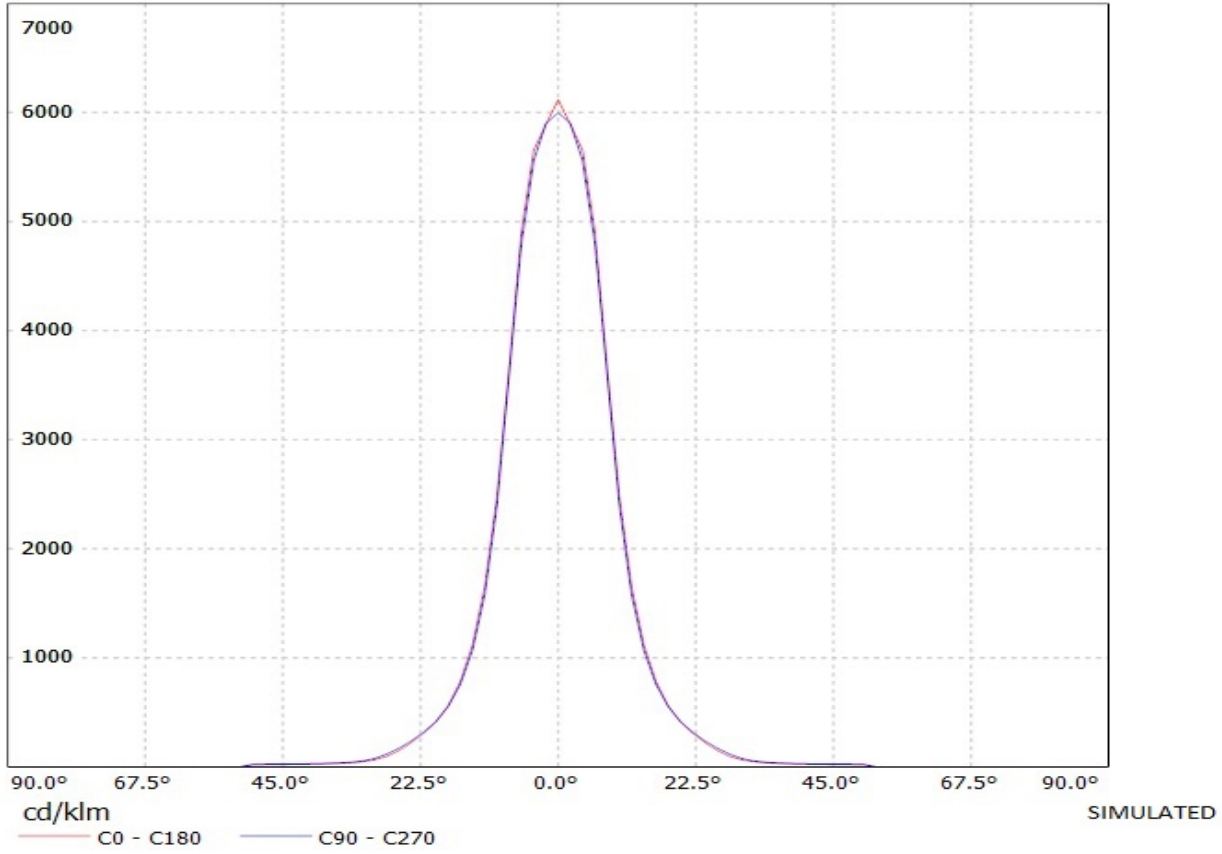

Ledil Oy C11670-Anna-50-7-S-RE-ES C11670-Anna-50-7-S-RE-ES / LDC (Linear)

Luminaire: Ledil Oy C11670-Anna-50-7-S-RE-ES C11670-Anna-50-7-S-RE-ES
Lamps: 1 x Luxeon Rebel ES (white)