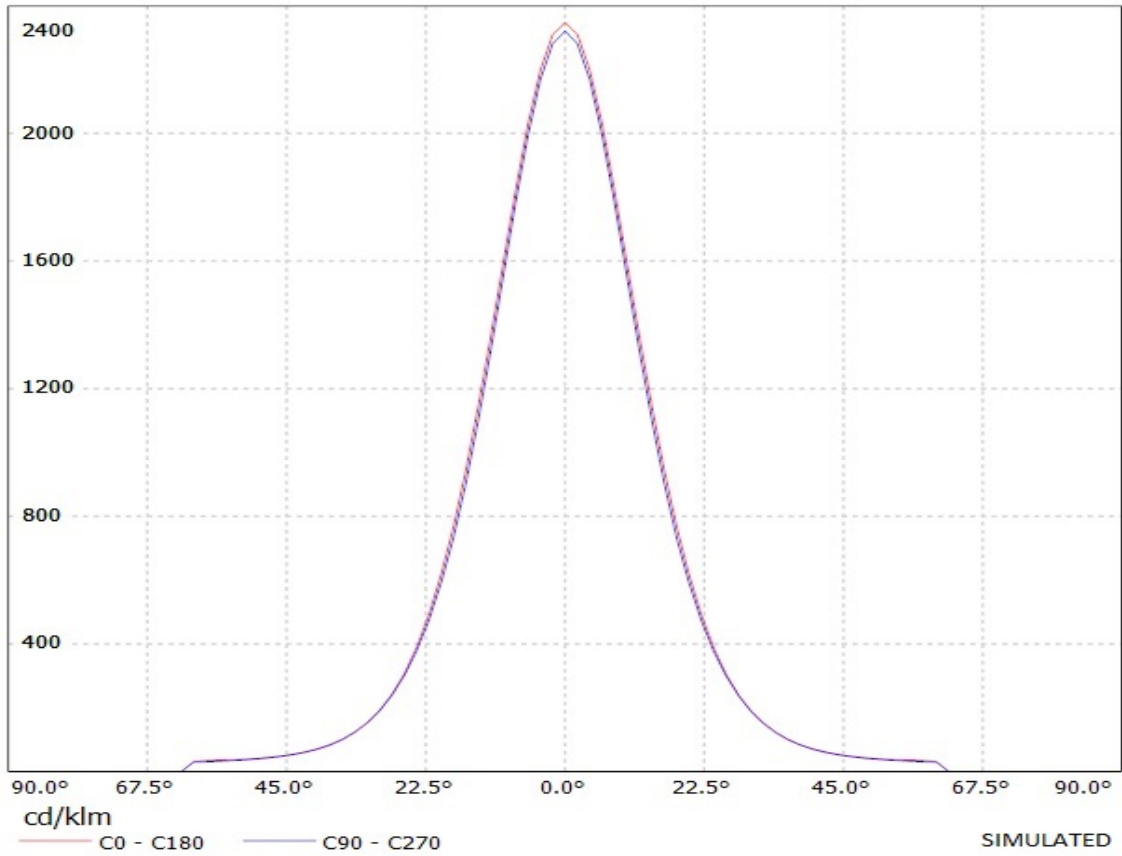

Ledil Oy C11607-Anna-50-3-M-RE-ES C11607-Anna-50-3-M-RE-ES / LDC (Linear)

Luminaire: Ledil Oy C11607-Anna-50-3-M-RE-ES C11607-Anna-50-3-M-RE-ES
Lamps: 1 x Luxeon Rebel ES (white)