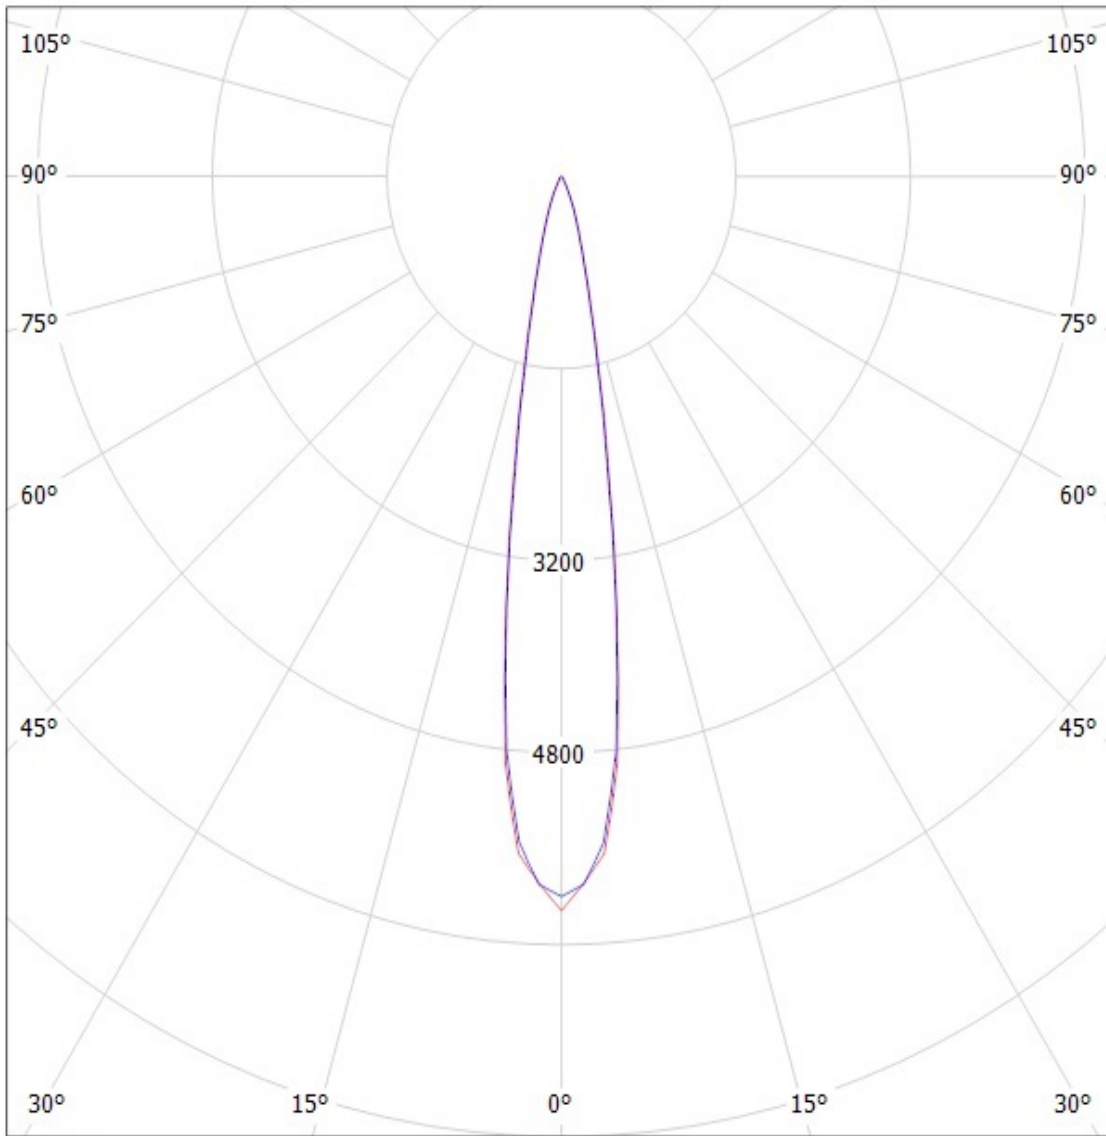

Ledil Oy C11606-Anna-50-3-S-RE-ES C11606-Anna-50-3-S-RE-ES / LDC (Polar)

Luminaire: Ledil Oy C11606-Anna-50-3-S-RE-ES C11606-Anna-50-3-S-RE-ES

Lamps: 1 x Luxeon Rebel ES (white)

cd/klm

— C0 - C180

— C90 - C270

SIMULATED