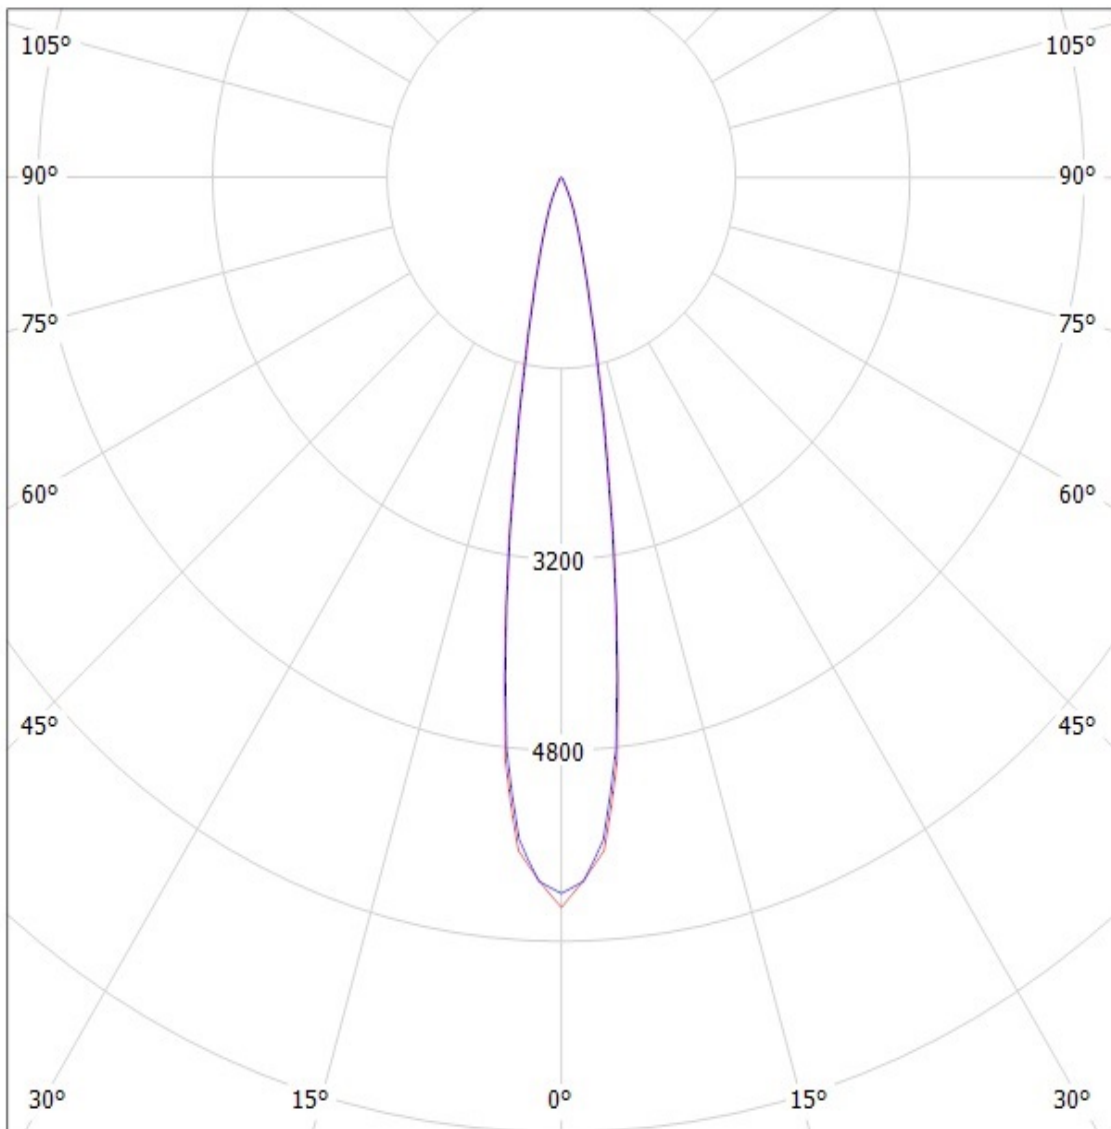

Ledil Oy C11811-Anna-50-6-S-RE-ES C11811-Anna-50-6-S-RE-ES / LDC (Polar)

Luminaire: Ledil Oy C11811-Anna-50-6-S-RE-ES C11811-Anna-50-6-S-RE-ES
Lamps: 1 x Luxeon Rebel ES (white)

cd/klm

— C0 - C180

— C90 - C270

SIMULATED