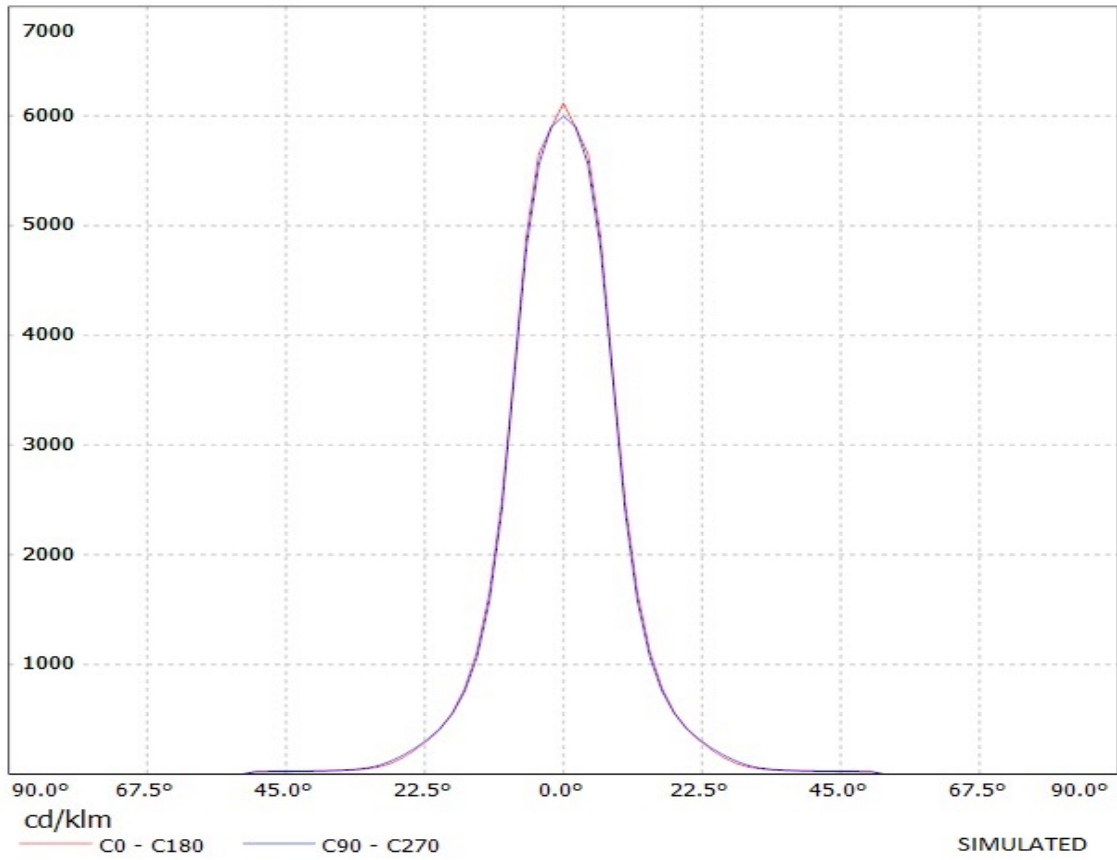

Ledil Oy C11612-Anna-50-5-S-RE-ES C11612-Anna-50-5-S-RE-ES / LDC (Linear)

Luminaire: Ledil Oy C11612-Anna-50-5-S-RE-ES C11612-Anna-50-5-S-RE-ES
Lamps: 1 x Luxeon Rebel ES (white)