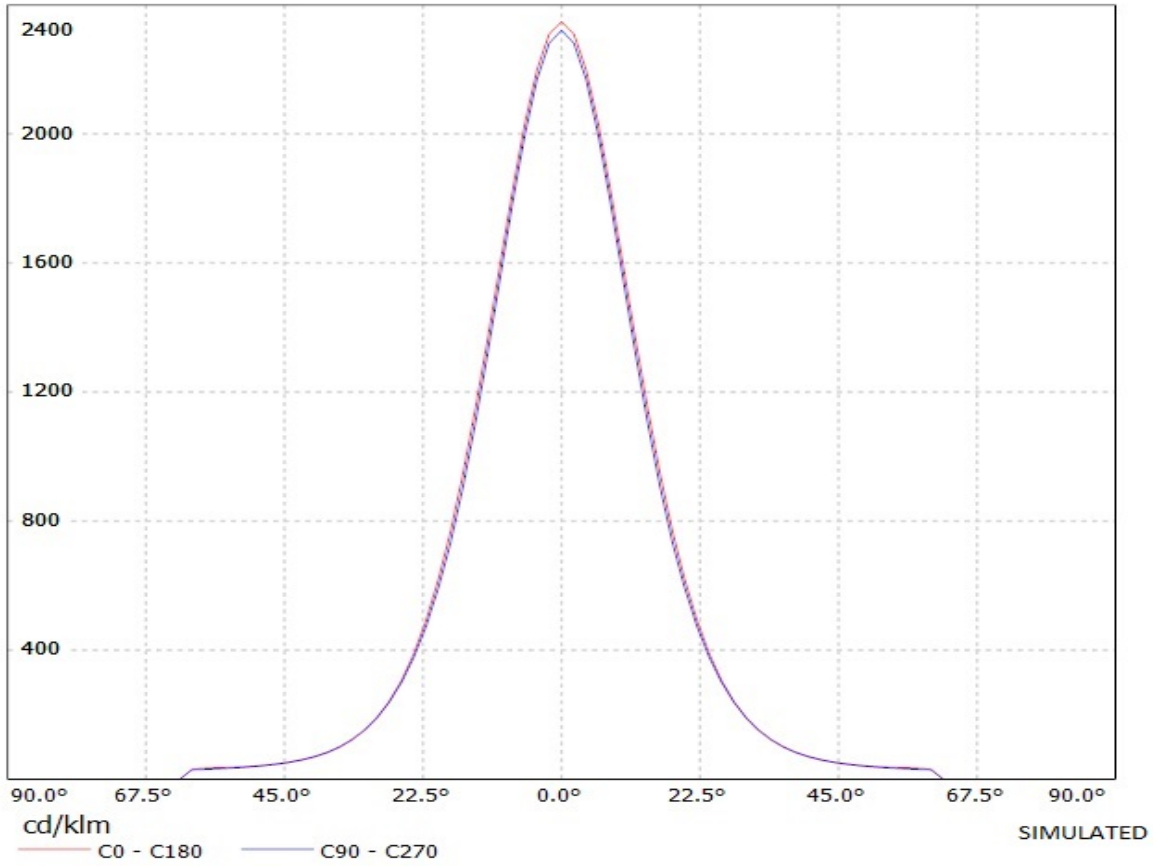

Ledil Oy C11812-Anna-50-6-M-RE-ES C11812-Anna-50-6-M-RE-ES / LDC (Linear)

Luminaire: Ledil Oy C11812-Anna-50-6-M-RE-ES C11812-Anna-50-6-M-RE-ES
Lamps: 1 x Luxeon Rebel ES (white)