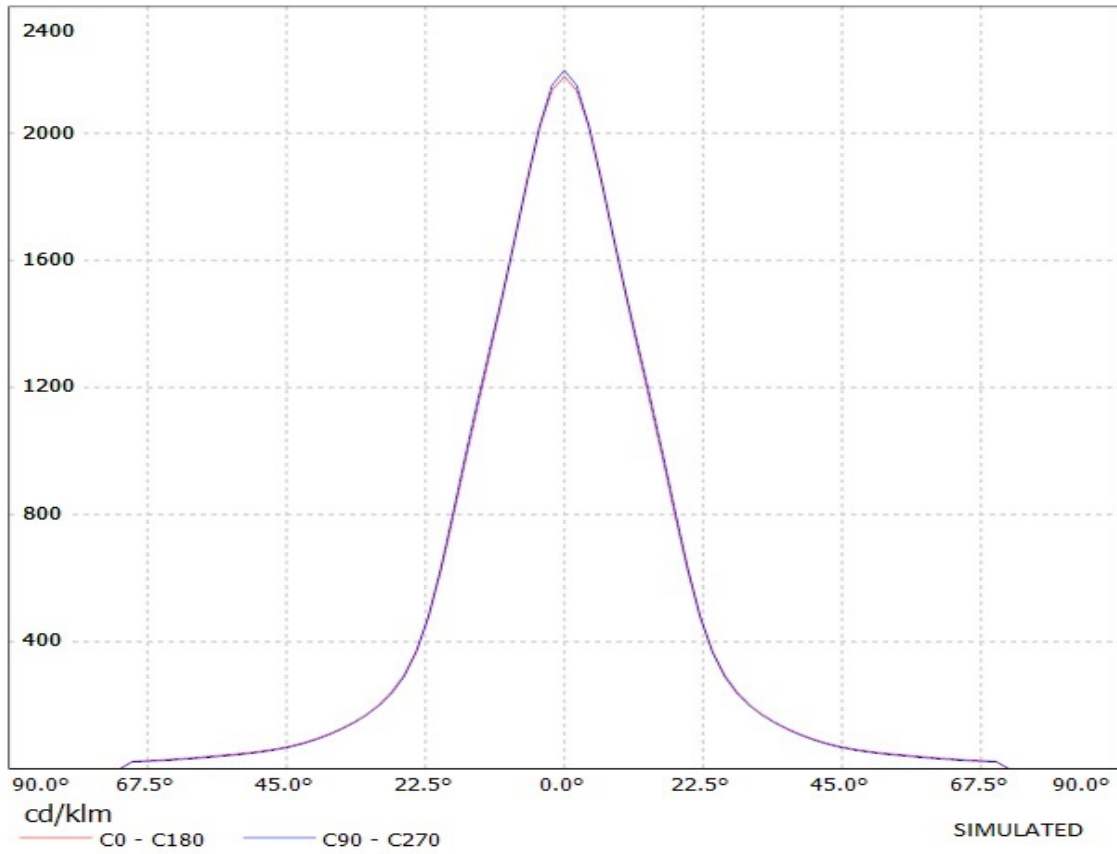

Ledil Oy C11608-Anna-50-3-W-RE-ES C11608-Anna-50-3-W-RE-ES / LDC (Linear)

Luminaire: Ledil Oy C11608-Anna-50-3-W-RE-ES C11608-Anna-50-3-W-RE-ES
Lamps: 1 x Luxeon Rebel ES (white)