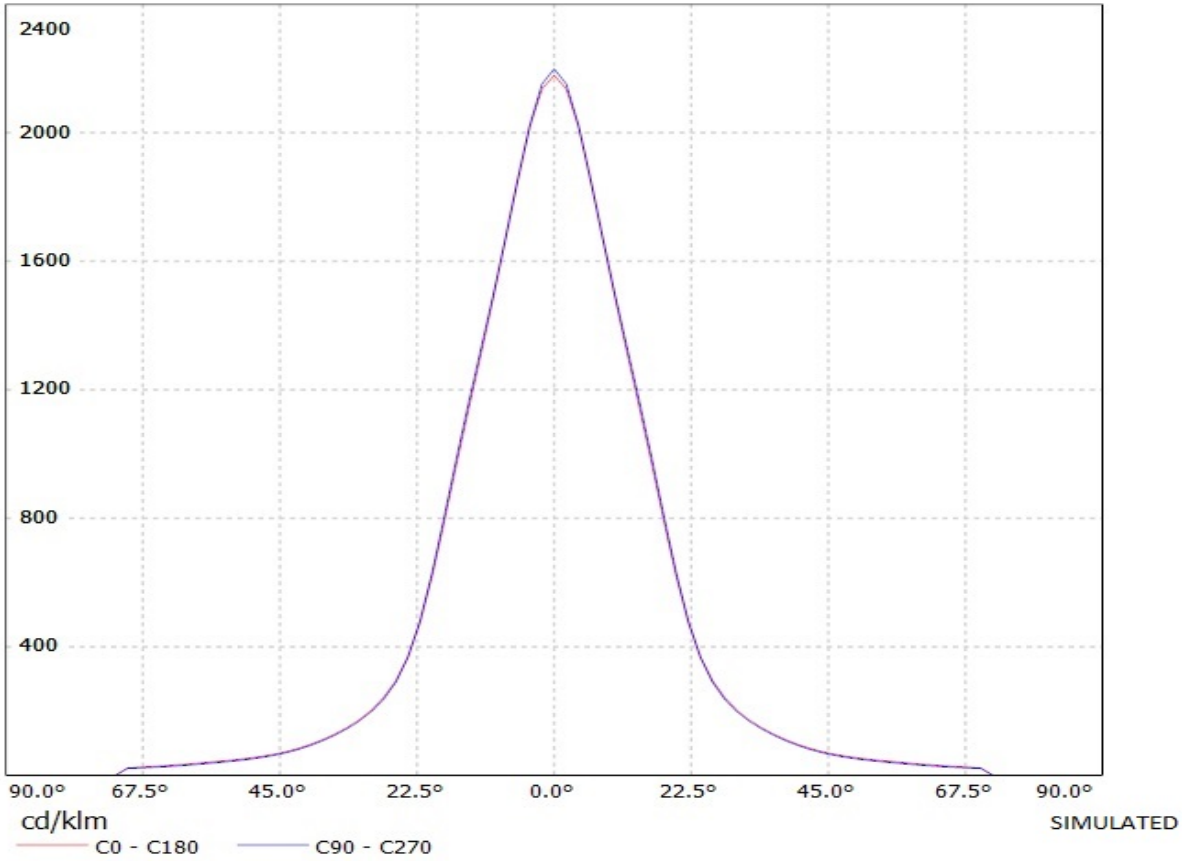

Ledil Oy C11682-Anna-50-7-W-RE-ES C11682-Anna-50-7-W-RE-ES / LDC (Linear)

Luminaire: Ledil Oy C11682-Anna-50-7-W-RE-ES C11682-Anna-50-7-W-RE-ES
Lamps: 1 x Luxeon Rebel ES (white)