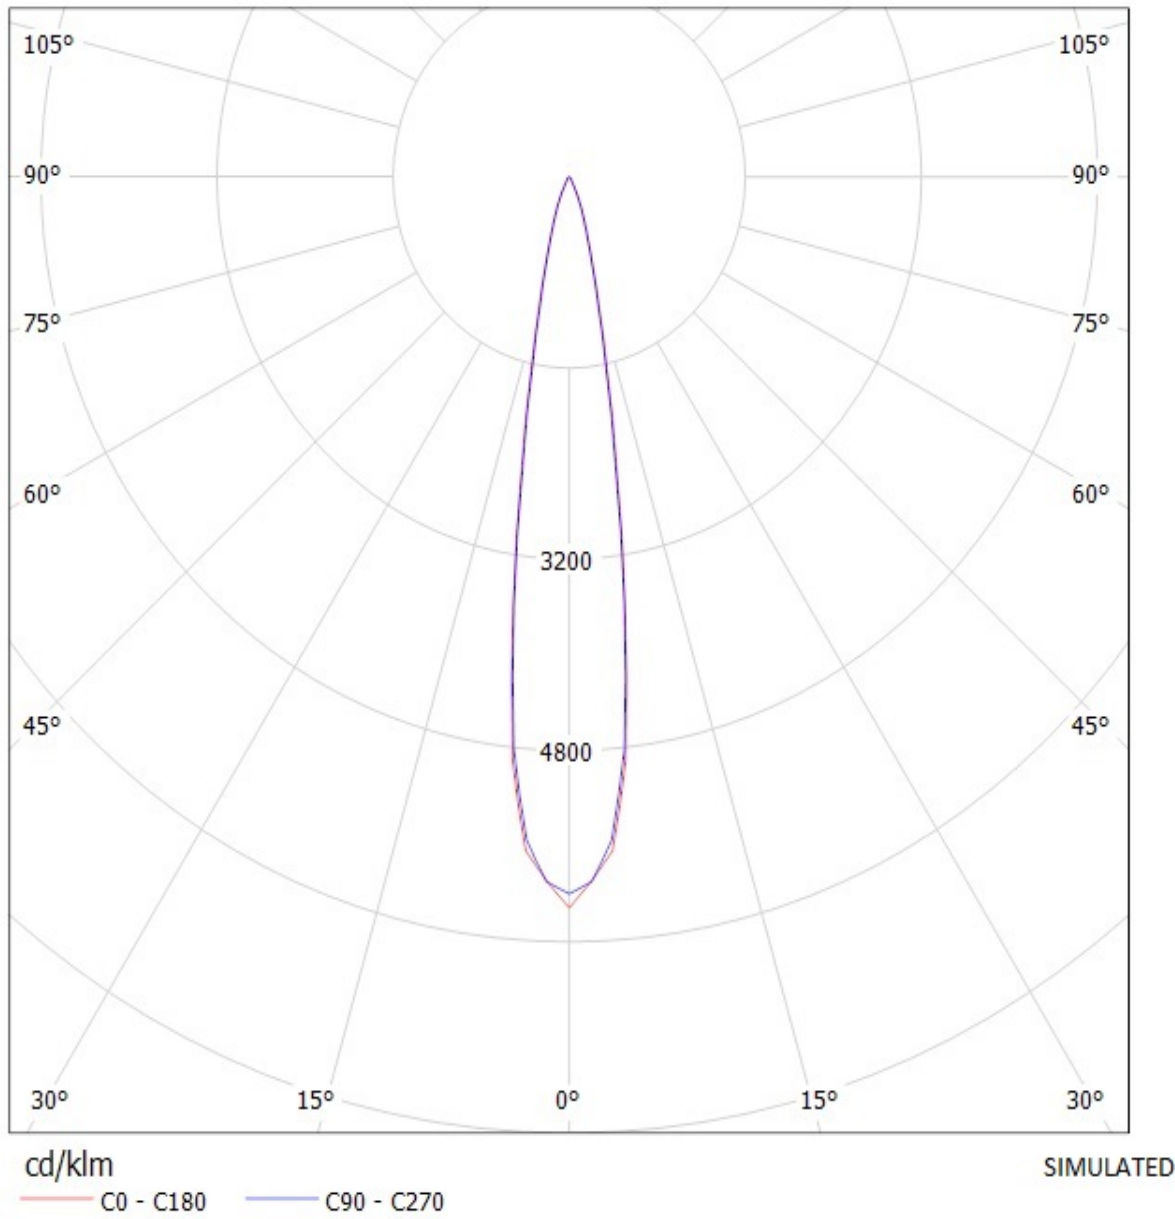

Ledil Oy C11670-Anna-50-7-S-RE-ES C11670-Anna-50-7-S-RE-ES / LDC (Polar)

Luminaire: Ledil Oy C11670-Anna-50-7-S-RE-ES C11670-Anna-50-7-S-RE-ES

Lamps: 1 x Luxeon Rebel ES (white)