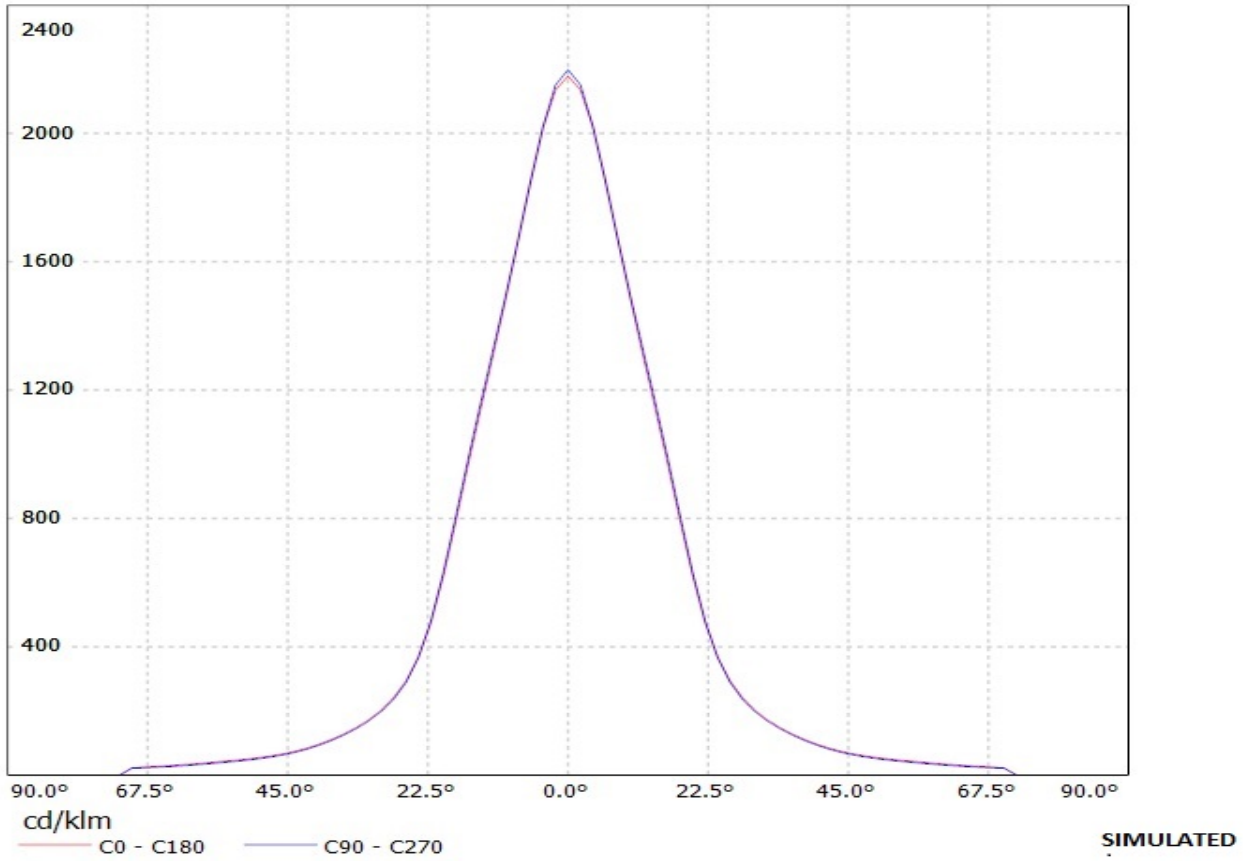

Ledil Oy C11801-Anna-50-4-W-RE-ES C11801-Anna-50-4-W-RE-ES / LDC (Linear)

Luminaire: Ledil Oy C11801-Anna-50-4-W-RE-ES C11801-Anna-50-4-W-RE-ES
Lamps: 1 x Luxeon Rebel ES (white)