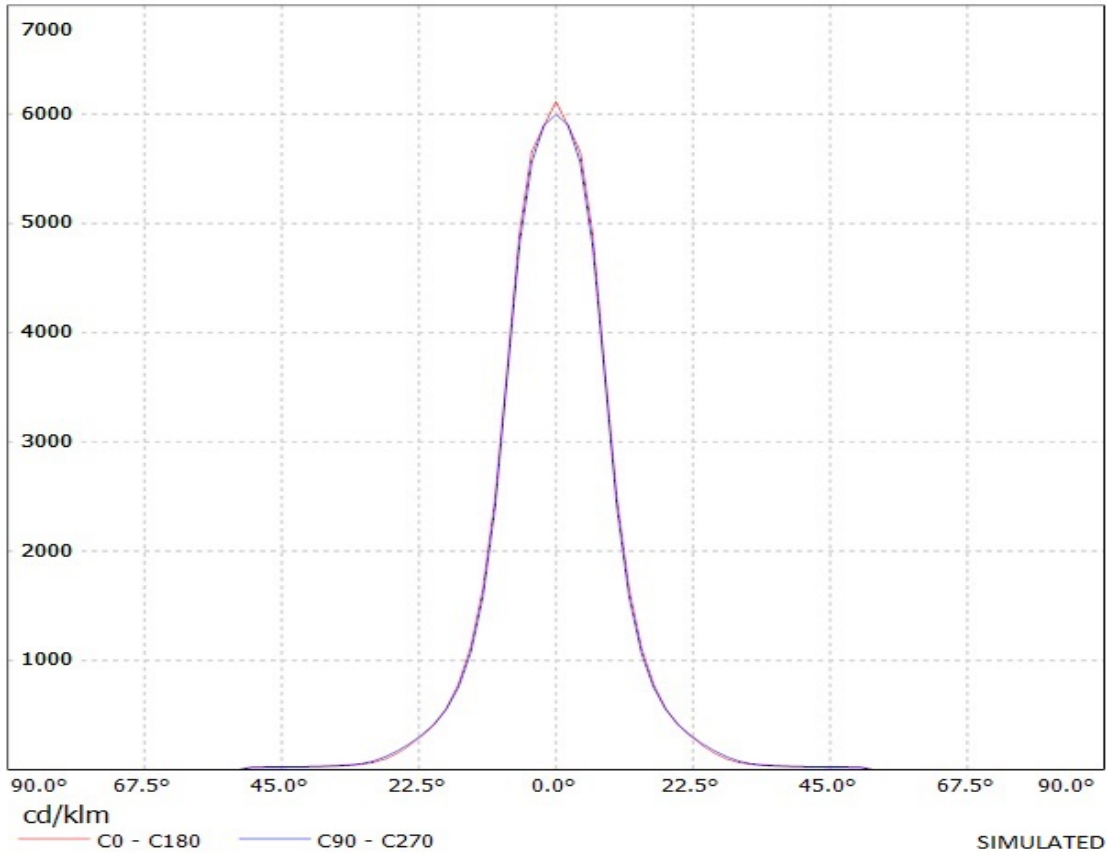

Ledil Oy C11606-Anna-50-3-S-RE-ES C11606-Anna-50-3-S-RE-ES / LDC (Linear)

Luminaire: Ledil Oy C11606-Anna-50-3-S-RE-ES C11606-Anna-50-3-S-RE-ES
Lamps: 1 x Luxeon Rebel ES (white)