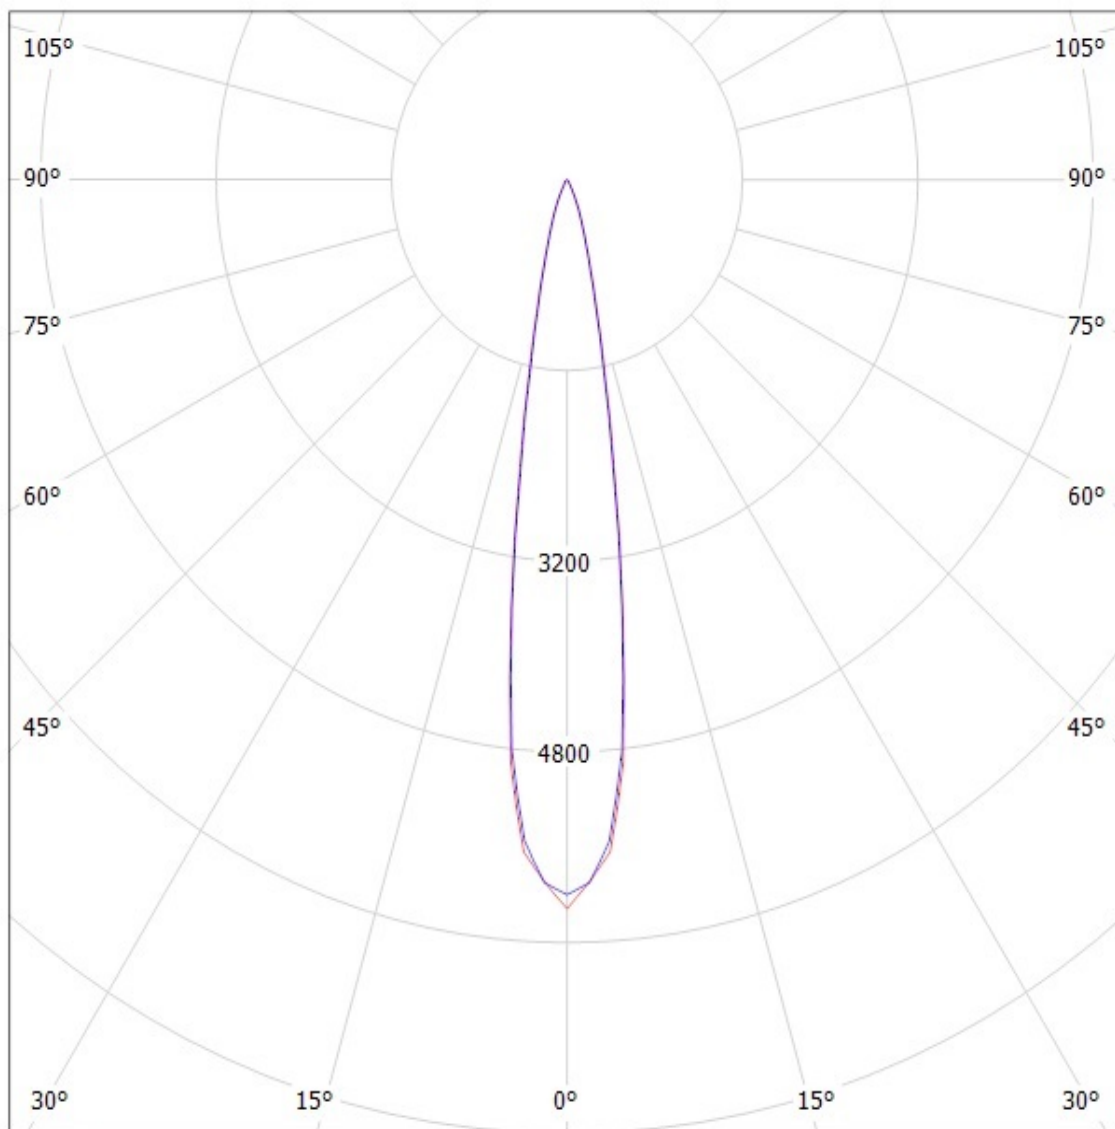

Ledil Oy C11612-Anna-50-5-S-RE-ES C11612-Anna-50-5-S-RE-ES / LDC (Polar)

Luminaire: Ledil Oy C11612-Anna-50-5-S-RE-ES C11612-Anna-50-5-S-RE-ES

Lamps: 1 x Luxeon Rebel ES (white)

cd/klm

SIMULATED

— C0 - C180 — C90 - C270