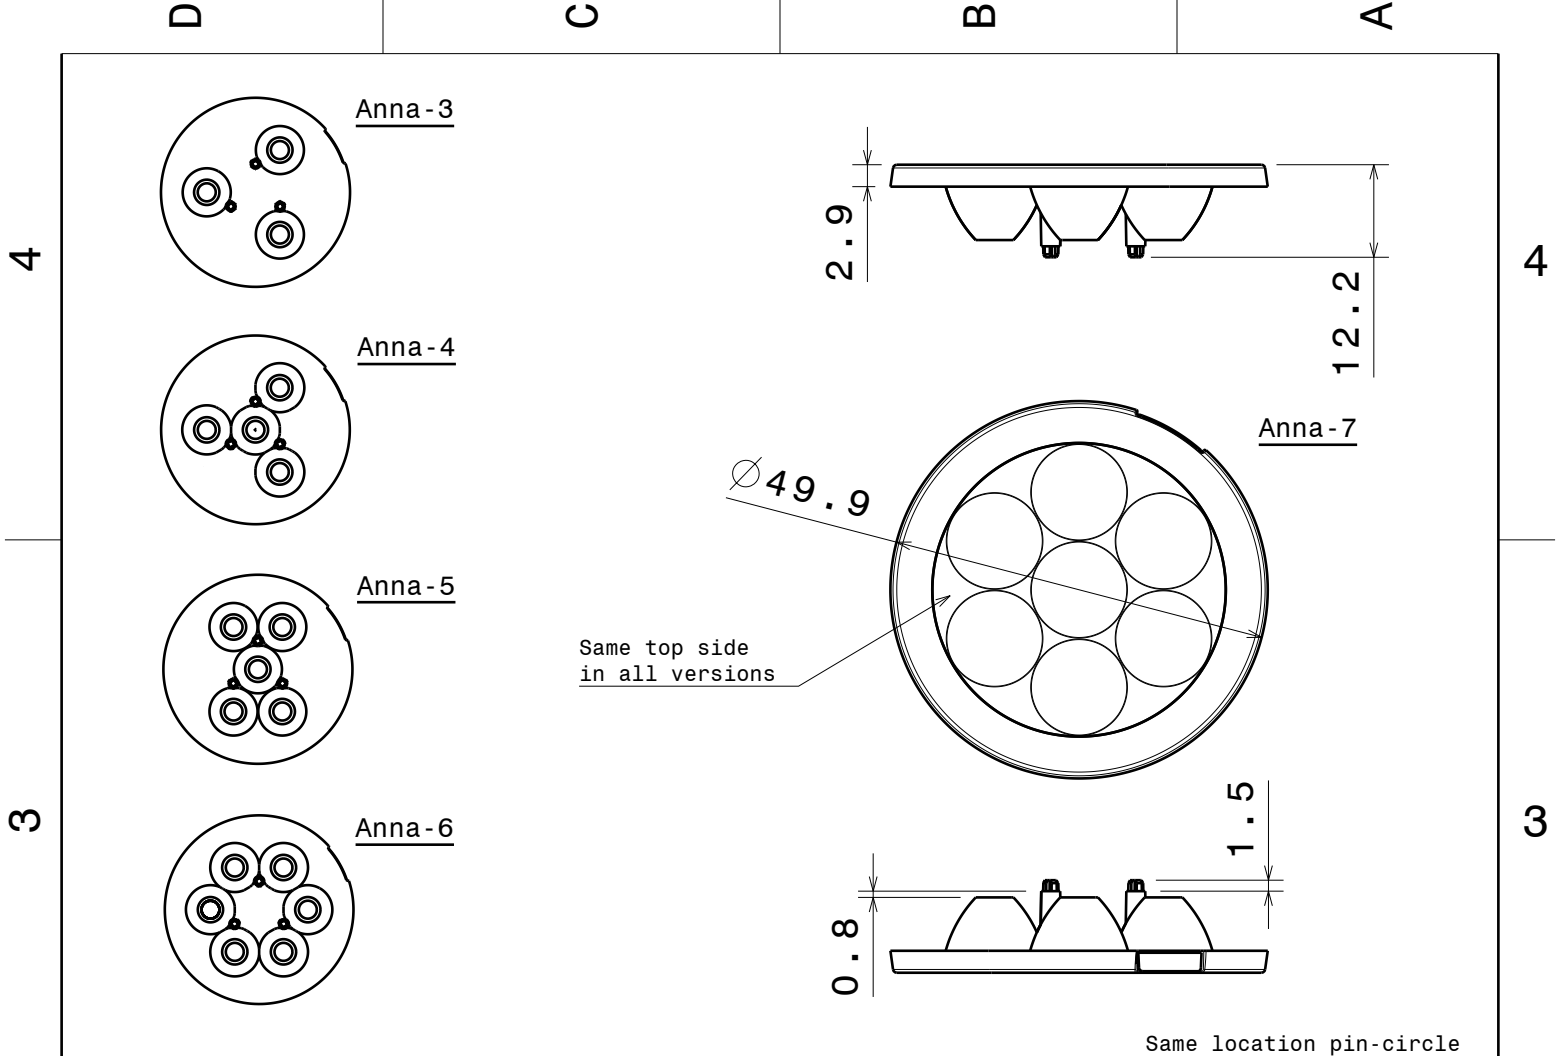

Material: PMMA

1. Versions:
   Anna-3-S
   Anna-3-M
   Anna-3-W
   Anna-4-S
   Anna-4-M
   Anna-4-W
   Anna-5-S
   Anna-5-M
   Anna-5-W
   Anna-6-S
   Anna-6-M
   Anna-6-W
   Anna-7-S
   Anna-7-M
   Anna-7-W

Number of cones varies;
3, 4, 5, 6 and 7 pcs
on bottom side depending
the version.

This drawing is our property.
It can't be reproduced
or communicated without
our written agreement.