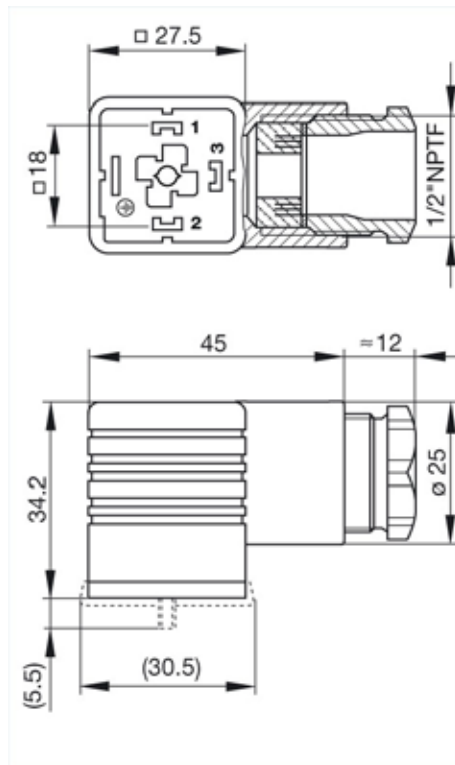

Rectangular Connectors GDM-Series GDM 2012 J schwarz/black

Industrial Connecting Solutions:Rectangular Connectors:Valve Connectors (Type A -B -C):Type A:Field Attachable Valve Connectors:Valve Connectors (DIN EN 175 301-803):GDM 2012 J schwarz/black
<https://e-catalog.hirschmann.com:443/link/57078-24228-256261-256266-256270-276215-24311-37922/en/conf/ui/state>

Picture

Drawing

Belden Deutschland GmbH
Im Gewerbepark 2
58579 Schalksmühle
Germany
Phone: +49 7127/14-1806
E-Mail: icos-sales@belden.com

The information published in the websites has been compiled as carefully as possible. It is subject to alteration without notice in technical as well as in price-related/commercial respect. The complete information and data were available on user documentation. Mandatory information can only be obtained by a concrete query.