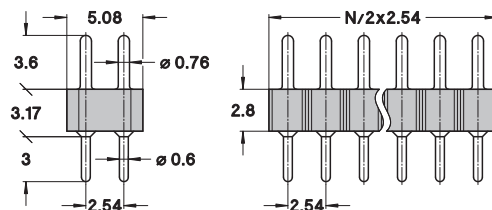

For corresponding socket connectors, see pages 85-99.

ORDERING INFORMATION ROHS COMPLIANT PARTS

PP PLATING CODE	TERMINATION	CONNECTING PIN
10	0.25 µm gold	0.25 µm gold
80	Tin	Tin

Other plating on request (see page 178 for plating specs).

NNN number of poles. Replace **NNN** with the requested number of poles, e.g. 800-10-**NNN**-10-001101 for a single row version with 8 pins becomes 800-10-**008**-10-001101.

800-PP-NNN-10-002101

Straight pin connector, height 3.2 mm, short pin, solder tail, single row

AVAILABILITY FROM 2 to 64 contacts
(standard number of contacts: 64)

802-PP-NNN-10-002101

Straight pin connector, height 3.2 mm, short pin, solder tail, double row

AVAILABILITY FROM 4 to 72 contacts
(standard number of contacts: 72)

800-PP-NNN-10-001101

Straight pin connector, height 3.2 mm, long pin, solder tail, single row

AVAILABILITY FROM 2 to 64 contacts
(standard number of contacts: 64)
Option: partially equipped 5.08 mm connector
PN 800-PP-YYY-10-101101 available on request