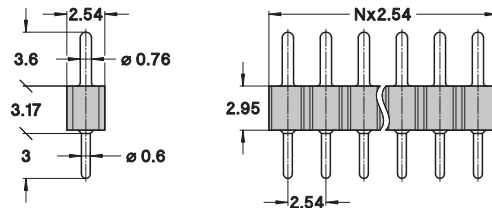

For corresponding socket connectors, see pages 85-99.

ORDERING INFORMATION ROHS COMPLIANT PARTS

PP PLATING CODE	TERMINATION	CONNECTING PIN
10	0.25 µm gold	0.25 µm gold
80	Tin	Tin

Other plating on request (see page 178 for plating specs).

NNN number of poles. Replace **NNN** with the requested number of poles, e.g. 800-10-**NNN**-10-001101 for a single row version with 8 pins becomes 800-10-**008**-10-001101.

800-PP-NNN-10-002101

Straight pin connector, height 3.2 mm, short pin, solder tail, single row

AVAILABILITY FROM 2 to 64 contacts
(standard number of contacts: 64)

802-PP-NNN-10-002101

Straight pin connector, height 3.2 mm, short pin, solder tail, double row

AVAILABILITY FROM 4 to 72 contacts
(standard number of contacts: 72)

800-PP-NNN-10-001101

Straight pin connector, height 3.2 mm, long pin, solder tail, single row

AVAILABILITY FROM 2 to 64 contacts
(standard number of contacts: 64)
Option: partially equipped 5.08 mm connector
PN 800-PP-YYY-10-101101 available on request