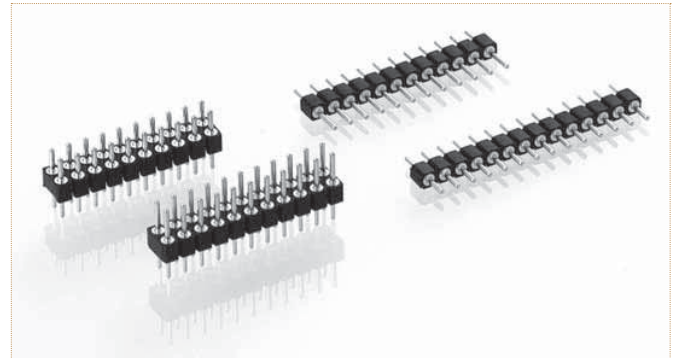

precidip

WWW.PRECIDIP.COM TEL +41 32 421 04 00 SALES@PRECIDIP.COM

PIN CONNECTORS 2.54 mm

CONNECTING PIN Ø 0.76 mm / SINGLE ROW / DOUBLE ROW
SOLDER TAIL

Pin connectors, solder tail.

TECHNICAL SPECIFICATIONS (FOR GENERAL SPECS, SEE PAGE 43)

INSULATOR	Black glass filled polyester PCT-GF30-FR
FLAMMABILITY	UL 94V-0
CONTACT	Brass CuZn36Pb3 (C36000)
CONNECTING PIN Ø	0.76 mm
MECHANICAL LIFE	Min. 500 cycles
RATED CURRENT	3 A
DIELECTRIC STRENGTH	Min. 1'000 V _{RMS}

For corresponding socket connectors, see pages 85-99.

ORDERING INFORMATION ROHS COMPLIANT PARTS

PP PLATING CODE	TERMINATION	CONNECTING PIN
10	0.25 µm gold	0.25 µm gold
80	Tin	Tin

Other plating on request (see page 178 for plating specs).

NNN number of poles. Replace **NNN** with the requested number of poles, e.g. 800-10-**NNN**-10-001101 for a single row version with 8 pins becomes 800-10-**008**-10-001101.

800-PP-NNN-10-002101

Straight pin connector, height 3.2 mm, short pin, solder tail, single row