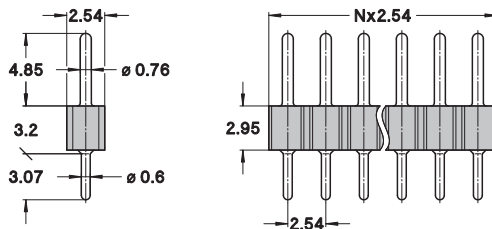

NNN number of poles. Replace **NNN** with the requested number of poles, e.g. 800-10-**NNN**-10-001101 for a single row version with 8 pins becomes 800-10-**008**-10-001101.

800-PP-NNN-10-002101

Straight pin connector, height 3.2 mm, short pin, solder tail, single row

AVAILABILITY FROM 2 to 64 contacts
(standard number of contacts: 64)

802-PP-NNN-10-002101

Straight pin connector, height 3.2 mm, short pin, solder tail, double row

AVAILABILITY FROM 4 to 72 contacts
(standard number of contacts: 72)

800-PP-NNN-10-001101

Straight pin connector, height 3.2 mm, long pin, solder tail, single row

AVAILABILITY FROM 2 to 64 contacts
(standard number of contacts: 64)
Option: partially equipped 5.08 mm connector
PN 800-PP-YYY-10-101101 available on request

802-PP-NNN-10-001101

Straight pin connector, height 3.2 mm, long pin, solder tail, double row

AVAILABILITY FROM 4 to 72 contacts
(standard number of contacts: 72)

Mouser Electronics

Authorized Distributor