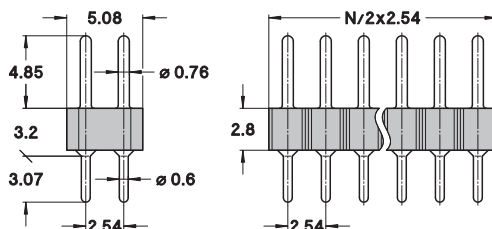

NNN number of poles. Replace **NNN** with the requested number of poles, e.g. 800-10-**NNN**-10-001101 for a single row version with 8 pins becomes 800-10-**008**-10-001101.

800-PP-NNN-10-002101

Straight pin connector, height 3.2 mm, short pin, solder tail, single row

AVAILABILITY FROM 2 to 64 contacts
(standard number of contacts: 64)

802-PP-NNN-10-002101

Straight pin connector, height 3.2 mm, short pin, solder tail, double row

AVAILABILITY FROM 4 to 72 contacts
(standard number of contacts: 72)

800-PP-NNN-10-001101

Straight pin connector, height 3.2 mm, long pin, solder tail, single row

AVAILABILITY FROM 2 to 64 contacts
(standard number of contacts: 64)
Option: partially equipped 5.08 mm connector
PN 800-PP-YYY-10-101101 available on request

802-PP-NNN-10-001101

Straight pin connector, height 3.2 mm, long pin, solder tail, double row

AVAILABILITY FROM 4 to 72 contacts
(standard number of contacts: 72)

Mouser Electronics

Authorized Distributor