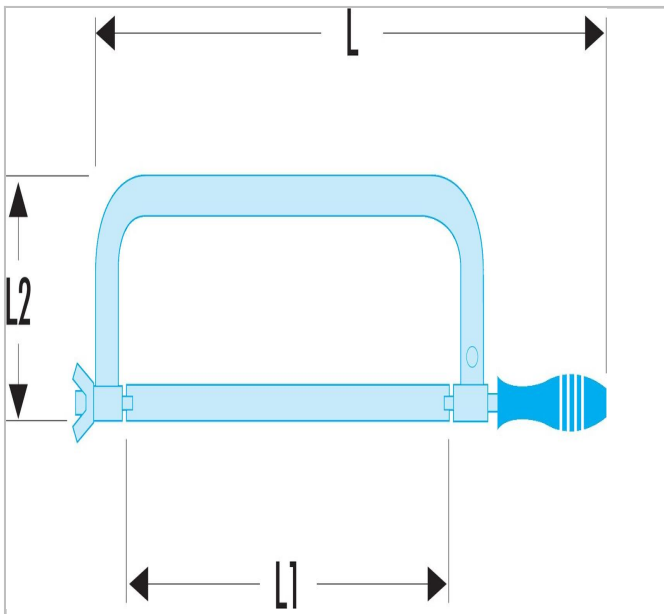

## Flat bow frame - adjuster fitting

### Description:

- Wood handle.
- Takes 300 mm blade.
- Spare blades: 668A.

	Length L [mm]	Weight [g]	Length L1 [mm]	Length L2 [mm]
599	520.0	600.0	300.0	130.0