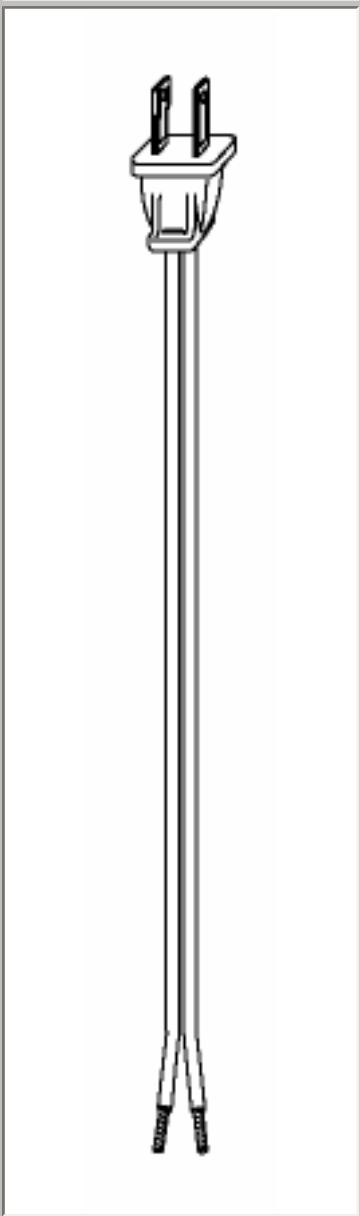

Back

Selected Cable: 17109

End View	Plug	Cord	Connector	End View
1-15P	S-289-S	SPT-1	1"STRIP	NONE

Part Number	17109
Category	appliance and electronic
Jacket Color	Brown, White
Length Feet	9'
Length Meters	2.74
Temperature Rating	60 C°
Packaging Units Per Carton	B-50
Color Coding	Ribbed Neutral
AWG Stranding	18 (41x34)
Nominal OD Inch	.11x.22
Nominal OD millimeter	2.79x5.59
Rating	1250 Watts 10A-125V
Notes	See also 40112 for 12ft version (brown only).

Cord View

Approvals

Qty:

Back

Volex Power Cord Products Division, 5350 Lakeview Parkway S. Drive #D Indianapolis, IN 46268
800-246-CORD. info@volexpowercords.com

Proposition 65 warning for California residents: This product contains chemicals, including lead, known to the State of California to cause (cancer, and) birth defects or other reproductive harm. Wash hands after handling.