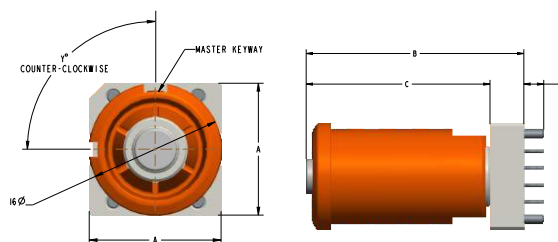

Straight Receptacle

Size	Press-Fit Termination			
	A	B	C	D
5.7mm	16.0	32.8	27.7	3.0