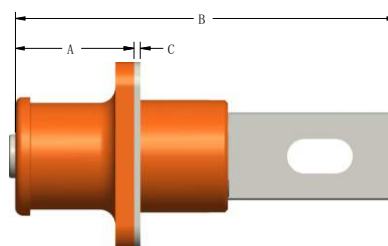

Product Dimensions

Contact Termination

Screw Termination

Size	Screw Termination		
	A	B	C
5.7mm	16.5	36.7	1.0
8.0mm	19.0	46.1	1.0
10.3mm	25.8	55.5	0.3

Crimp Termination

Size	Crimp Termination		
	A	B	C
5.7mm	16.5	40.7	1.0
8.0mm	19.0	52.7	1.0
10.3mm	25.8	50mm ² : 65.8	0.3
		70mm ² : 68.8	
		85mm ² : 71.8	

Busbar Termination

Size	Busbar Termination		
	A	B	C
5.7mm	16.5	46.7	1.0
8.0mm	19.0	61.2	1.0
10.3mm	25.8	68.8	0.3

Shell Type

Right Angle Plug

Size	Plug Dimension			
	A	B	C	D
5.7mm	22.6	55.1	30.0	18.0
8.0mm	29.0	74.5	38.4	21.6
10.3mm	41.2	84.5	42.5	28.0