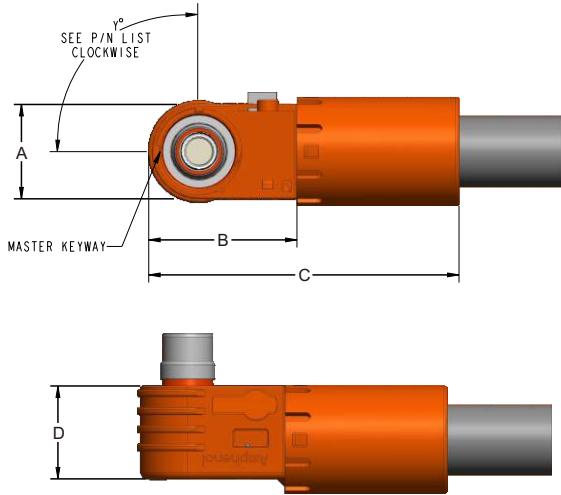

Straight Plug

Size	Plug Dimension			
	A	B	C	D
8.0mm	24.45	72.4	34.8	21.4

Straight Receptacle

Size	Press-Fit Termination			
	A	B	C	D
5.7mm	16.0	32.8	27.7	3.0

SurLok Plus™ EMI Version (8.0mm)

Features and Benefits

- **EMI shielding**
- **HVIL function**
- **Secondary locking system**
- **Flammability: UL 94 V-0**
- **Wide amperage range: 150A~250A**
- **RoHS compliant**

Product Dimensions

Right Angle Plug

Size	Plug Dimension			
	A	B	C	D
8.0mm	26.2	41.2	86.2	25.8