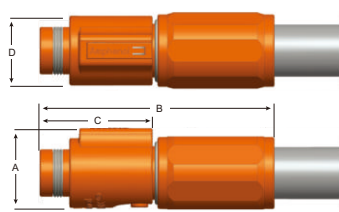

Product Dimensions

Contact Termination

Screw Termination

Size	Screw Termination		
	A	B	C
5.7mm	16.5	36.7	1.0
8.0mm	19.0	46.1	1.0
10.3mm	25.8	55.5	0.3

Crimp Termination

Size	Crimp Termination		
	A	B	C
5.7mm	16.5	40.7	1.0
8.0mm	19.0	52.7	1.0
10.3mm	25.8	50mm ² : 65.8	0.3
		70mm ² : 68.8	
		85mm ² : 71.8	

Busbar Termination

Size	Busbar Termination		
	A	B	C
5.7mm	16.5	46.7	1.0
8.0mm	19.0	61.2	1.0
10.3mm	25.8	68.8	0.3

Shell Type

Right Angle Plug

Size	Plug Dimension			
	A	B	C	D
5.7mm	22.6	55.1	30.0	18.0
8.0mm	29.0	74.5	38.4	21.6
10.3mm	41.2	84.5	42.5	28.0

Straight Plug

Size	Plug Dimension			
	A	B	C	D
8.0mm	24.45	72.4	34.8	21.4

Straight Receptacle

Size	Press-Fit Termination			
	A	B	C	D
5.7mm	16.0	32.8	27.7	3.0

SurLok Plus™ EMI Version (8.0mm)

Features and Benefits

- **EMI shielding**
- **HVIL function**
- **Secondary locking system**
- **Flammability: UL 94 V-0**
- **Wide amperage range: 150A~250A**
- **RoHS compliant**

Product Dimensions

Right Angle Plug

Size	Plug Dimension			
	A	B	C	D
8.0mm	26.2	41.2	86.2	25.8