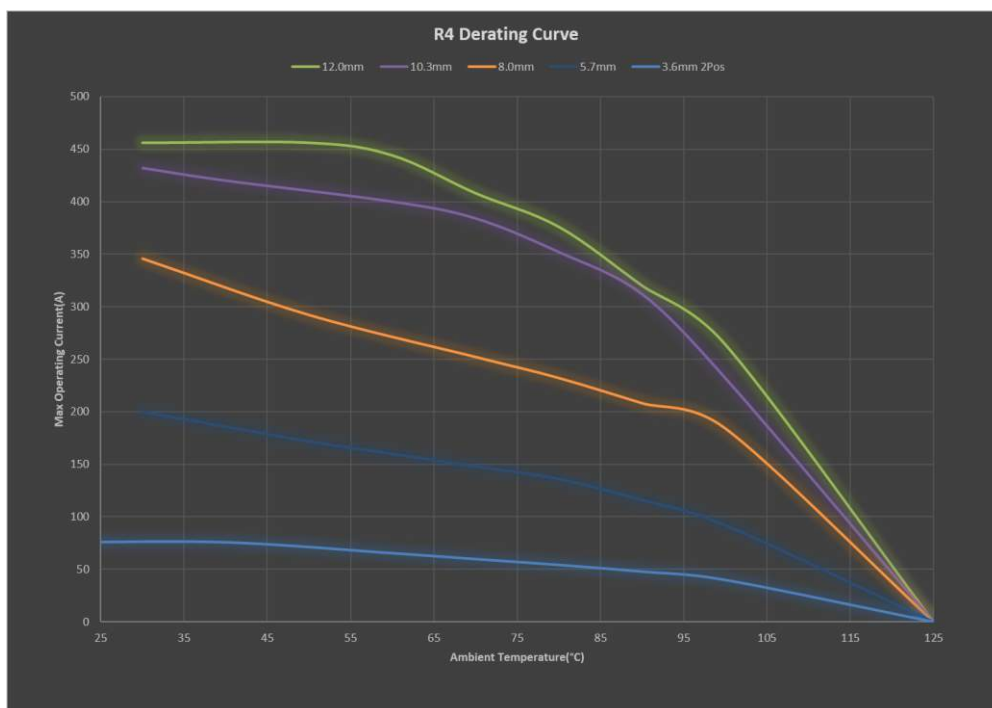

Technical Data			
Contact Size	5.7mm(120A) 8.0mm(200A) 10.3mm(350A)	IP Rating	IP67
Current Rating	100A~350A (up to 400A)	Protection	Touch Proof
Operating Voltage	1000VAC/DC	Flammability	UL 94 V-0
Operating Temp	-40°C to 125°C	Locking	Spring Locking