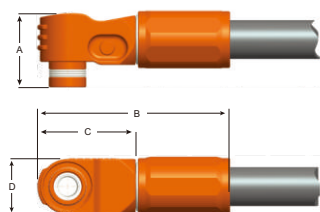

Product Dimensions

Contact Termination

Screw Termination

Size	Screw Termination		
	A	B	C
5.7mm	16.5	36.7	1.0
8.0mm	19.0	46.1	1.0
10.3mm	25.8	55.5	0.3

Crimp Termination

Size	Crimp Termination		
	A	B	C
5.7mm	16.5	40.7	1.0
8.0mm	19.0	52.7	1.0
10.3mm	25.8	50mm ² : 65.8	0.3
		70mm ² : 68.8	
		85mm ² : 71.8	

Busbar Termination

Size	Busbar Termination		
	A	B	C
5.7mm	16.5	46.7	1.0
8.0mm	19.0	61.2	1.0
10.3mm	25.8	68.8	0.3

Shell Type

Right Angle Plug

Size	Plug Dimension			
	A	B	C	D
5.7mm	22.6	55.1	30.0	18.0
8.0mm	29.0	74.5	38.4	21.6
10.3mm	41.2	84.5	42.5	28.0