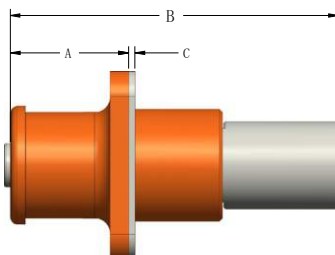

Product Dimensions

Contact Termination

Screw Termination

Size	Screw Termination		
	A	B	C
5.7mm	16.5	36.7	1.0
8.0mm	19.0	46.1	1.0
10.3mm	25.8	55.5	0.3

Crimp Termination

Size	Crimp Termination		
	A	B	C
5.7mm	16.5	40.7	1.0
8.0mm	19.0	52.7	1.0
10.3mm	25.8	50mm ² : 65.8	0.3
		70mm ² : 68.8	
		85mm ² : 71.8	

Busbar Termination

Size	Busbar Termination		
	A	B	C
5.7mm	16.5	46.7	1.0
8.0mm	19.0	61.2	1.0
10.3mm	25.8	68.8	0.3

Shell Type

Right Angle Plug

Size	Plug Dimension			
	A	B	C	D
5.7mm	22.6	55.1	30.0	18.0
8.0mm	29.0	74.5	38.4	21.6
10.3mm	41.2	84.5	42.5	28.0