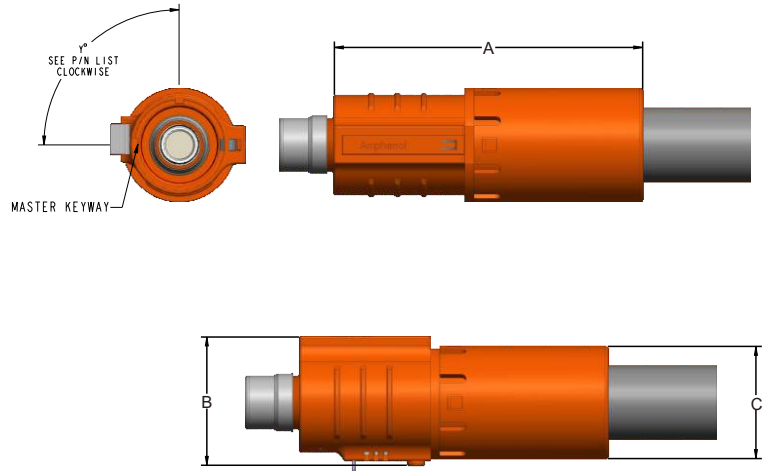

Straight Plug

Size	Plug Dimension		
	A	B	C
8.0mm	82.5	34.3	30.0