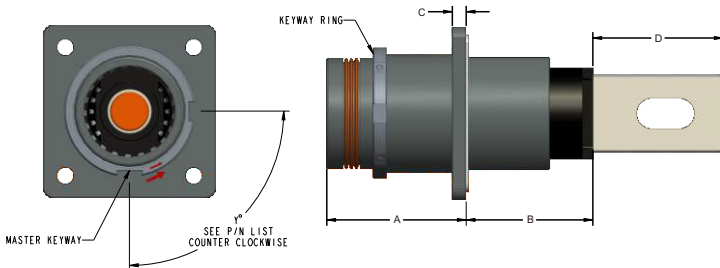

Receptacle

Size	Receptacle Dimension			
	A	B	C	D
8.0mm	25.15	22.85	2.5	23.5