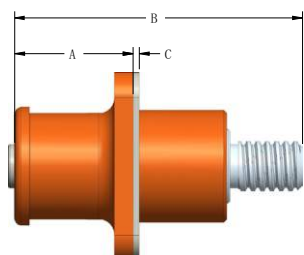

Product Dimensions

Contact Termination

Screw Termination

Size	Screw Termination		
	A	B	C
5.7mm	16.5	36.7	1.0
8.0mm	19.0	46.1	1.0
10.3mm	25.8	55.5	0.3

Crimp Termination

Size	Crimp Termination		
	A	B	C
5.7mm	16.5	40.7	1.0
8.0mm	19.0	52.7	1.0
10.3mm	25.8	50mm ² : 65.8	0.3
		70mm ² : 68.8	
		85mm ² : 71.8	