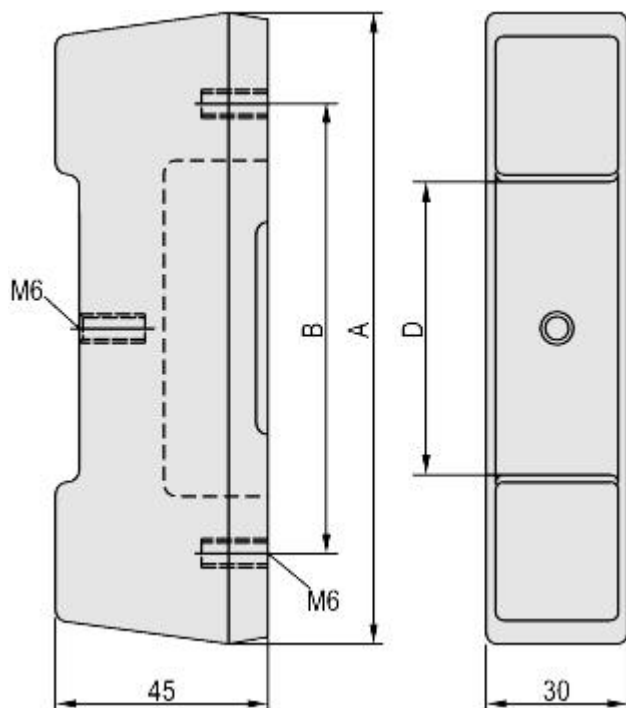

Part no.: 20823-668

Features:

Technical information:

Height	A	B	D
3 U	133.5 mm	95 mm	65 mm

Delivery comprises: kit

Item	Qty	Description
1	2	Foot, PU foam, black, 75° shore
2	1	Assembly kit

Drilling information for rear panel