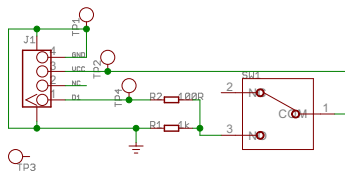

REV	Description	DATE	BY
v1.0	Initial Version	2017.05.22	WeiFeng.ZENG

Seed Studio

TITLE: Grove - Micro Switch v1.0

Design:	Check:
Date: 2017/5/22 9:35:28	Vision: Sheet: 1/2

Seed Studio

TITLE: Grove - Micro Switch v1.0