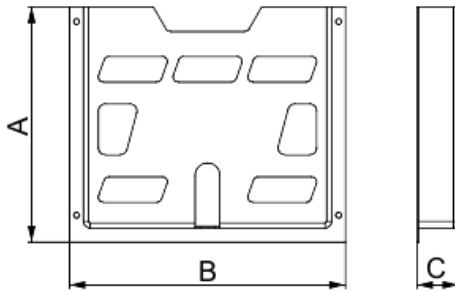

### Main

Range	Spacial
Product or component type	Document pocket
Application	Multi-purpose
For enclosure nominal dimensions	H: -
Mounting location	On door
Range compatibility	Thalassa all enclosures Spacial all enclosures
Device composition	1 x document pocket
Quantity per set	Set of 1

### Complementary

Material	PS (polystyrene)
Colour	Grey RAL 7035
Fixing mode	Adhesive tape
Height	234 mm
Width	278 mm
Depth	40 mm