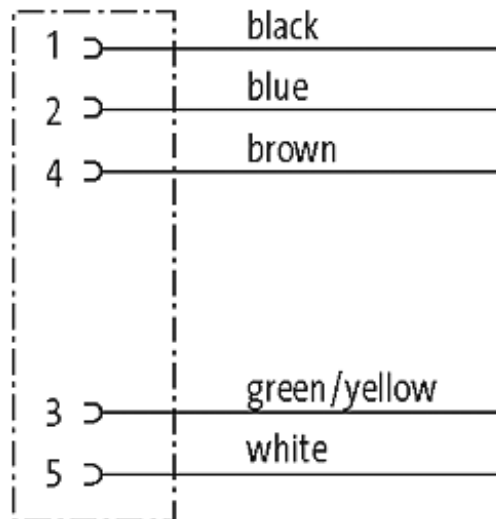

stay connected

Female