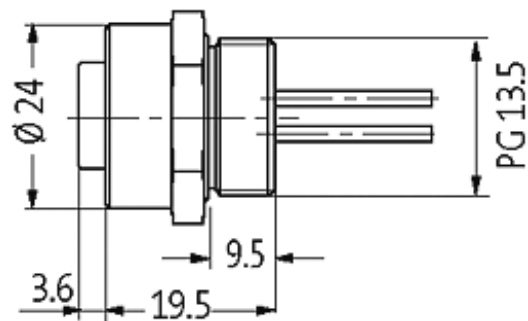

## 7/8" FEMALE FLANGE PLUG

Wire 5X0.75 0.5m

Flange 7/8" female  
with multi-strand wire  
5-pole

#### Illustration

*stay connected*

Female

Product may differ from Image

**Form**

78381

**Technical Data**

Operating voltage	max. 230/400 V AC/DC
Operating current per contact	max. 9 A
Locking of ports	Screw thread 7/8" (recommended torque 1.5 Nm) self-securing
Protection	IP67 inserted and tightened (EN 60529)
Connection	pre-wired with PVC-wire isolation, (UL/CSA)

**Cables**

Cable number	978
No./diameter of wires	5 × AWG18
Wire isolation	PVC (br, wh, bl, bk, gnye)
Shore hardness outer jacket	75 ± 5A
Material (wire)	UL-Listed
Bend radius (fixed)	10 × outer diameter

**General data**

Temperature range	-25...+85 °C
-------------------	--------------

**Commercial data**

country of origin	DE
customs tariff number	85444290
minimum order quantity	1