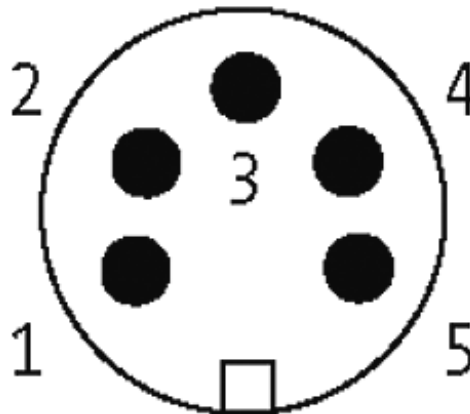

## 7/8" FEMALE FLANGE PLUG

Wire 5X0.75 0.5m

Flange 7/8" female  
with multi-strand wire  
5-pole

#### Illustration

*stay connected*

Female

Product may differ from Image

**Form**

78381

**Technical Data**

Operating voltage	max. 230/400 V AC/DC
Operating current per contact	max. 9 A
Locking of ports	Screw thread 7/8" (recommended torque 1.5 Nm) self-securing
Protection	IP67 inserted and tightened (EN 60529)
Connection	pre-wired with PVC-wire isolation, (UL/CSA)

**Cables**

Cable number	978
No./diameter of wires	5 × AWG18
Wire isolation	PVC (br, wh, bl, bk, gnye)
Shore hardness outer jacket	75 ± 5A
Material (wire)	UL-Listed
Bend radius (fixed)	10 × outer diameter

**General data**

Temperature range	-25...+85 °C
-------------------	--------------

**Commercial data**

country of origin	DE
customs tariff number	85444290
minimum order quantity	1