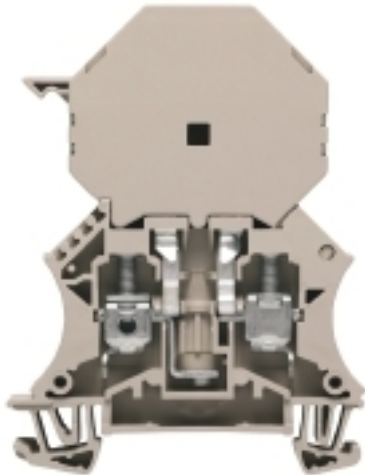

W-Series
WSI 6/2/LD 10-36V DC/AC

Weidmüller Interface GmbH & Co. KG
Klingenbergstraße 16
D-32758 Detmold
Germany
Fon: +49 5231 14-0
Fax: +49 5231 14-292083
www.weidmueller.com

The fuse terminals of the Weidmüller W Series are available in two different forms:

- Fuse terminal with pivoting retaining lever
- Fuse terminal with plug-in SIHA fuse holder

General ordering data

Type	WSI 6/2/LD 10-36V DC/AC
Order No.	1014100000
Version	W-Series, Fuse terminal, Rated cross-section: 6 mm², Screw connection
GTIN (EAN)	4008190156954
Qty.	25 pc(s).