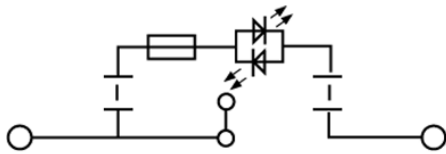

Data sheet

W-Series
WSI 6/2/LD 10-36V DC/AC

Weidmüller Interface GmbH & Co. KG
Klingenbergstraße 16
D-32758 Detmold
Germany
Fon: +49 5231 14-0
Fax: +49 5231 14-292083
www.weidmueller.com

Drawings