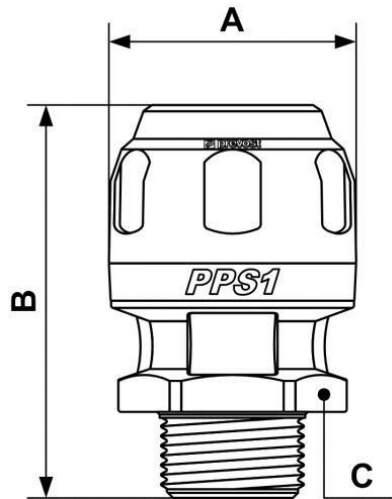

PPS1 MM - Aluminium tapered male thread straight fitting for pipe

Description		
Reference	For pipe OD (mm)	BSPT male thread
PPS1 MM1617	16	R 3/8
PPS1 MM1612	16	R 1/2
PPS1 MM2012	20	R 1/2
PPS1 MM2027	20	R 3/4
PPS1 MM2512	25	R 1/2

Reference	For pipe OD (mm)	BSPT male thread
PPS1 MM2527	25	R 3/4
PPS1 MM2534	25	R 1
PPS1 MM3234	32	R 1
PPS1 MM3242	32	R 1 1/4
PPS1 MM4042	40	R 1 1/4
PPS1 MM4049	40	R 1 1/2
PPS1 MM5049	50	R 1 1/2
PPS1 MM5060	50	R 2
PPS1 MM6360	63	R 2
PPS1 MM6376	63	R 2 1/2
PPS1 MM8076	80	R 2 1/2
PPS1 MM8090	80	R 3

Dimensions

Reference	A mm	B mm	C mm
PPS1 MM1617	32	52	26
PPS1 MM1612	32	58	26
PPS1 MM2012	38	65	32
PPS1 MM2027	38	67	32
PPS1 MM2512	46	73	38
PPS1 MM2527	46	74	38
PPS1 MM2534	46	78	38
PPS1 MM3234	57	88	46

Reference	A mm	B mm	C mm
PPS1 MM3242	57	89	46
PPS1 MM4042	68	106	57
PPS1 MM4049	68	106	57
PPS1 MM5049	84	120	72
PPS1 MM5060	84	124	72
PPS1 MM6360	100	146	90
PPS1 MM6376	100	152	90
PPS1 MM8076	121	173	110
PPS1 MM8090	121	175	110