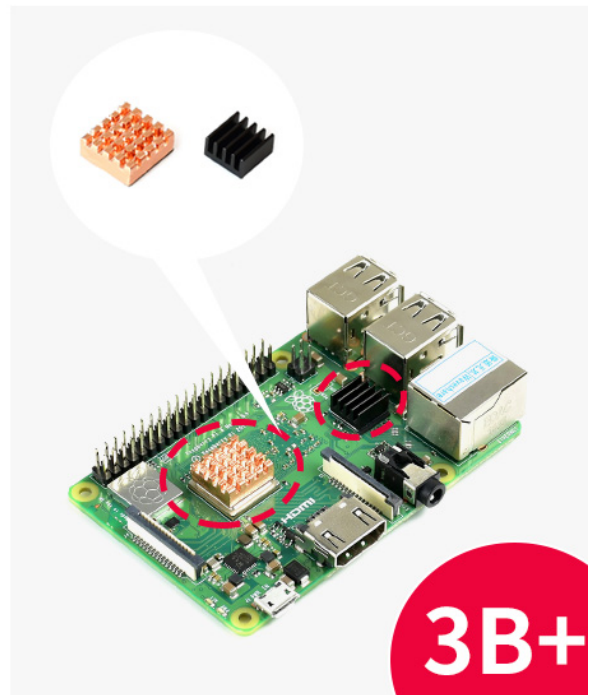

## RASPBERRY PI 4B/3B+ DEDICATED HEAT SINKS

2x Aluminum + 1x Copper  
Colorful Heat Sink Set

Easy To Use

Peel Off The Cover, Paste, Done!

Raspberry Pi 4B Cooling Solution Comparison