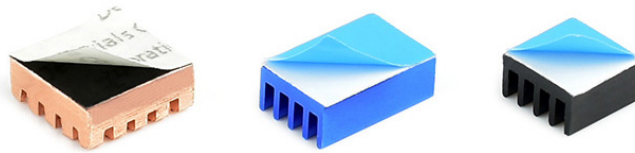

## RASPBERRY PI 4B/3B+ DEDICATED HEAT SINKS

2x Aluminum + 1x Copper  
Colorful Heat Sink Set

Easy To Use

Peel Off The Cover, Paste, Done!

Raspberry Pi 4B Cooling Solution Comparison