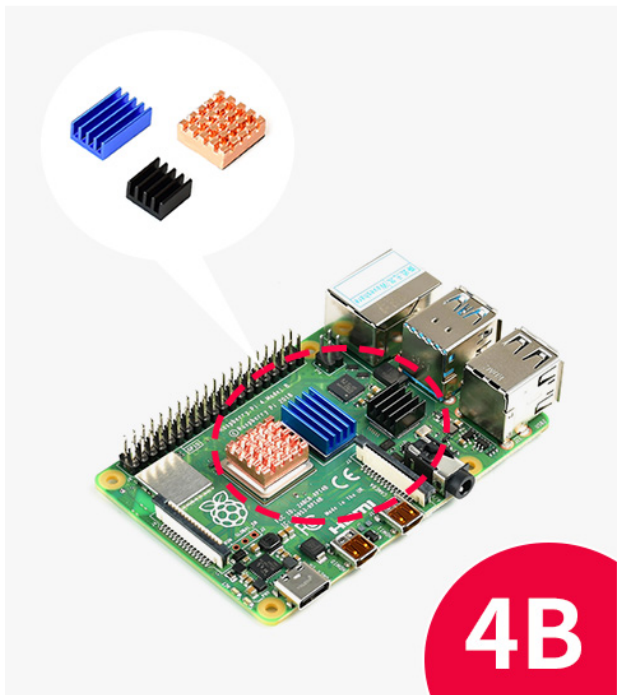

## RASPBERRY PI 4B/3B+ DEDICATED HEAT SINKS

2x Aluminum + 1x Copper  
Colorful Heat Sink Set

Easy To Use

Peel Off The Cover, Paste, Done!

Raspberry Pi 4B Cooling Solution Comparison