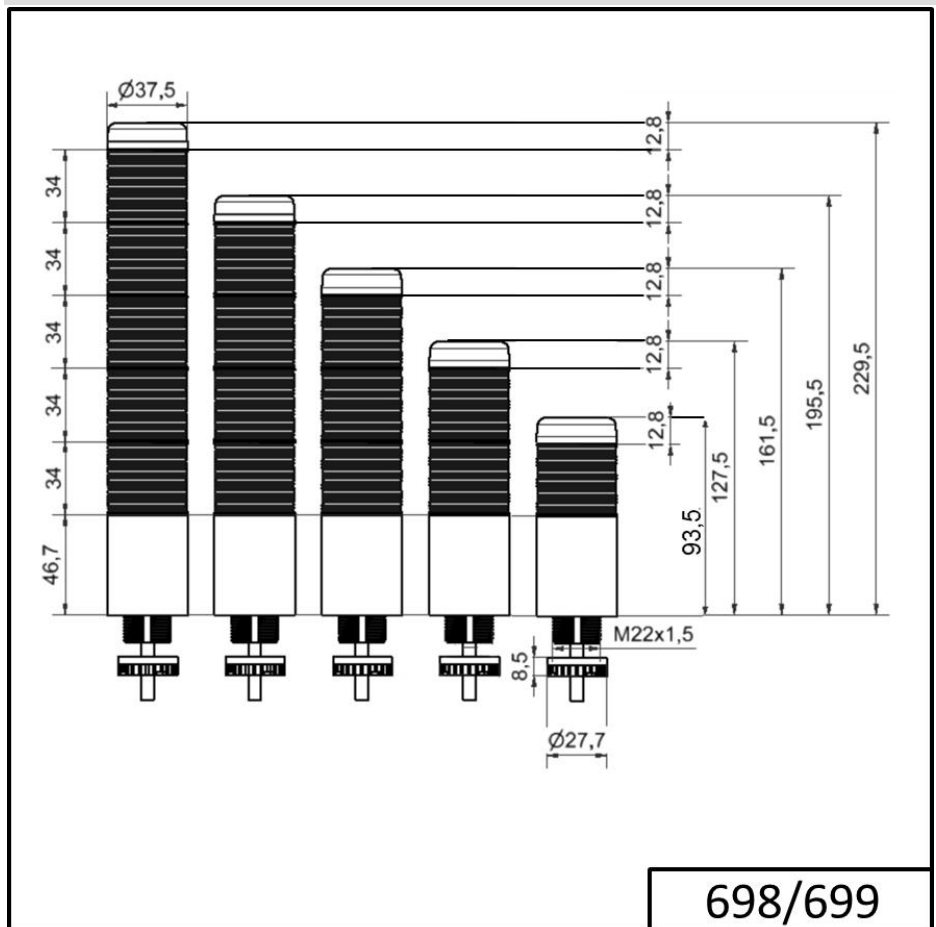

Completely pre-assembled Signal Towers / KOMPAKT 37
K37cl sr cable EM Pulse tone 12VAC/DC GN

Light colour	Green Red Yellow
Optical signal image	Permanent

ACUSTICAL DATA	
Volume/dB(max) at 1m distance	80,0 dB (A)
Acoustic signal image	Pulse tone
Audio frequency	2900 Hz

DRAWING

698/699

For additional installation and mounting information, refer to the appropriate user guide at www.werma.com. This printed copy is for information only and is subject to alteration.