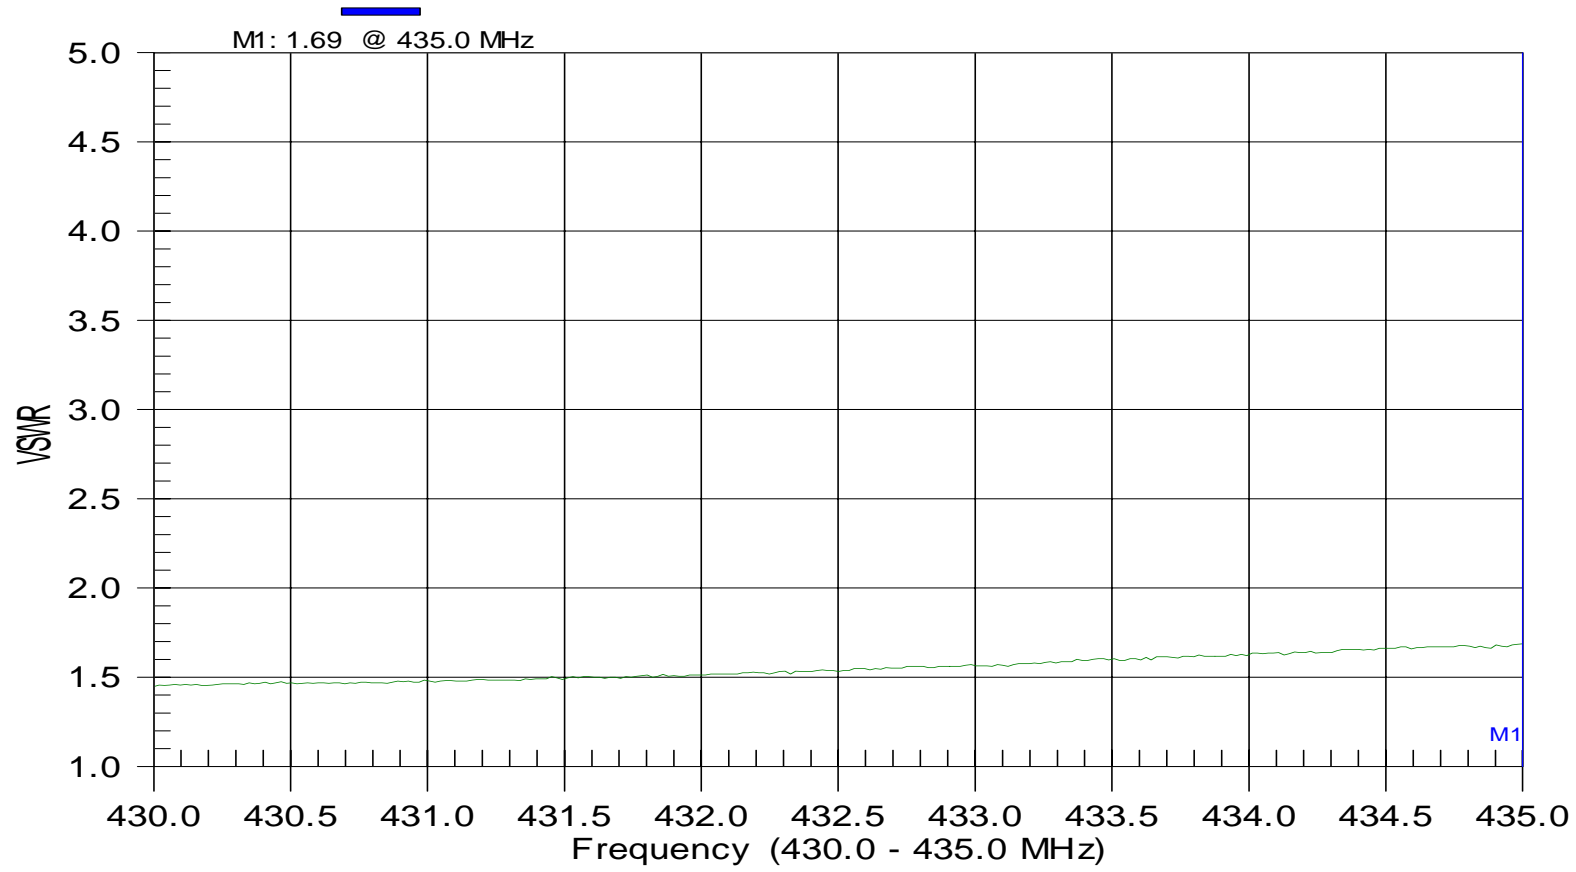

VSWR

M1: 1.69 @ 435.0 MHz

Resolution: 259
Date: 07/08/2004
Model: S331C

CAL: ON(COAX)
Time: 13:14:46
Serial #: 00214130

CW: OFF