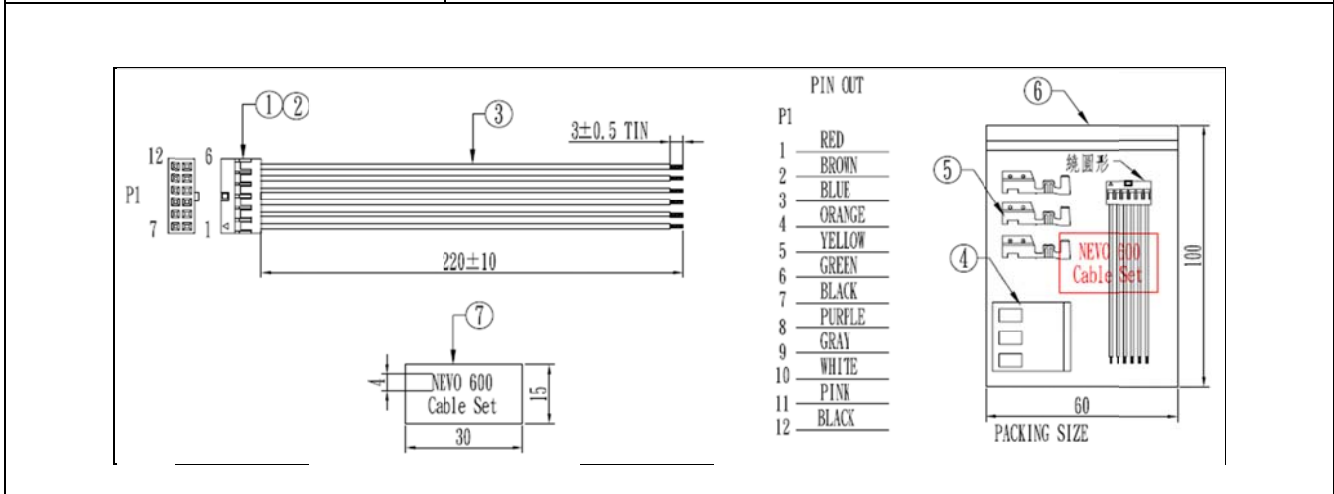

## NEVO+1200 Input Cable Set

Contents
3 x Input Power Connector (J1) Crimp Terminals
1 x Global Signal (J2) Cable (220mm)
4 x Single Output Module Sense Cables (220mm)

NEVO+600 Input Cable Set	
<p>Contents</p> <p>1 x Input Power Connector (J1) Housing</p> <p>3 x Input Power Connector (J1) Crimp Terminals</p> <p>1 x Global Signal (J2) Cable (220mm)</p>	

Single Output Cable Set	
Contents	
1 x Single Output Module Sense Cable (150mm)	
2 x 6.3mm x 0.8mm Faston Crimp Connector	

Dual Output Cable Set	
<p>Contents</p> <p>1 x Dual Output Module Power Cable (150mm)</p> <p>1 x Dual Output Module Sense Cable (220mm)</p>	