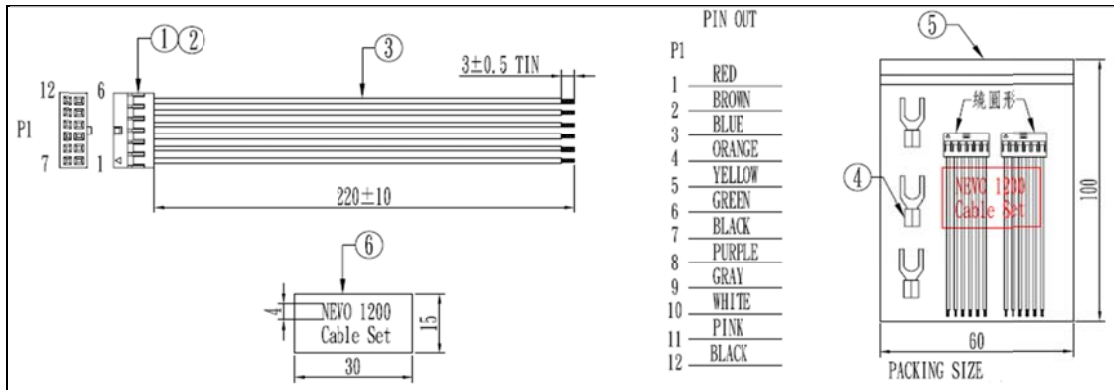

## NEVO+1200 Input Cable Set

Contents
3 x Input Power Connector (J1) Crimp Terminals
1 x Global Signal (J2) Cable (220mm)
4 x Single Output Module Sense Cables (220mm)

NEVO+600 Input Cable Set	
<p>Contents</p> <p>1 x Input Power Connector (J1) Housing</p> <p>3 x Input Power Connector (J1) Crimp Terminals</p> <p>1 x Global Signal (J2) Cable (220mm)</p>	

Single Output Cable Set	
Contents	
1 x Single Output Module Sense Cable (150mm)	
2 x 6.3mm x 0.8mm Faston Crimp Connector	

Dual Output Cable Set	
<p>Contents</p> <p>1 x Dual Output Module Power Cable (150mm)</p> <p>1 x Dual Output Module Sense Cable (220mm)</p>	