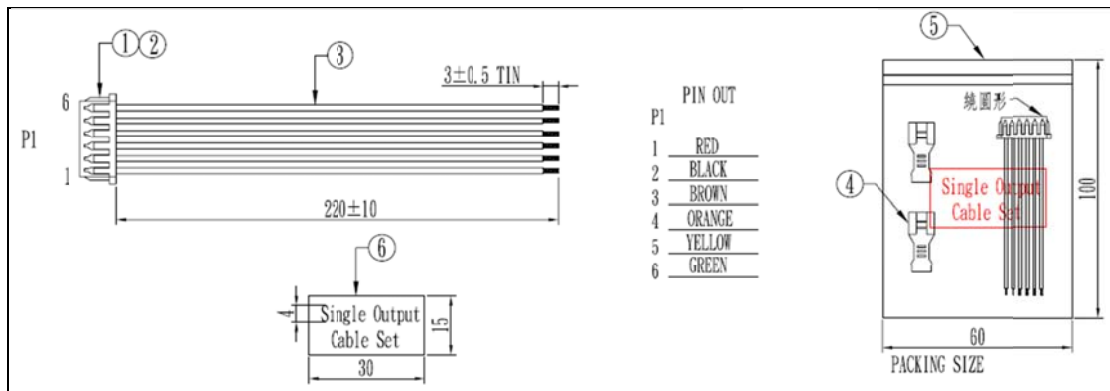

## NEVO+1200 Input Cable Set

Contents
3 x Input Power Connector (J1) Crimp Terminals
1 x Global Signal (J2) Cable (220mm)
4 x Single Output Module Sense Cables (220mm)

NEVO+600 Input Cable Set	
<p>Contents</p> <p>1 x Input Power Connector (J1) Housing</p> <p>3 x Input Power Connector (J1) Crimp Terminals</p> <p>1 x Global Signal (J2) Cable (220mm)</p>	

Single Output Cable Set	
Contents	
1 x Single Output Module Sense Cable (150mm)	
2 x 6.3mm x 0.8mm Faston Crimp Connector	

Dual Output Cable Set	
<p>Contents</p> <p>1 x Dual Output Module Power Cable (150mm)</p> <p>1 x Dual Output Module Sense Cable (220mm)</p>	