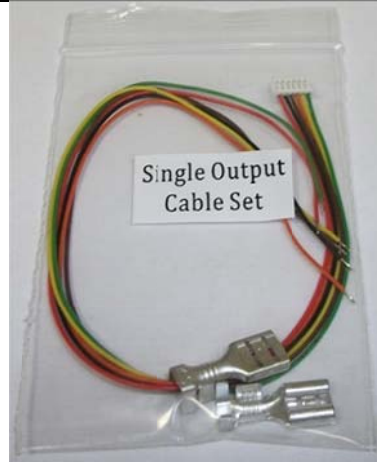

## NEVO+1200 Input Cable Set

Contents
3 x Input Power Connector (J1) Crimp Terminals
1 x Global Signal (J2) Cable (220mm)
4 x Single Output Module Sense Cables (220mm)

NEVO+600 Input Cable Set	
<p>Contents</p> <p>1 x Input Power Connector (J1) Housing</p> <p>3 x Input Power Connector (J1) Crimp Terminals</p> <p>1 x Global Signal (J2) Cable (220mm)</p>	

Single Output Cable Set	
Contents	
1 x Single Output Module Sense Cable (150mm)	
2 x 6.3mm x 0.8mm Faston Crimp Connector	

Dual Output Cable Set	
<p>Contents</p> <p>1 x Dual Output Module Power Cable (150mm)</p> <p>1 x Dual Output Module Sense Cable (220mm)</p>	