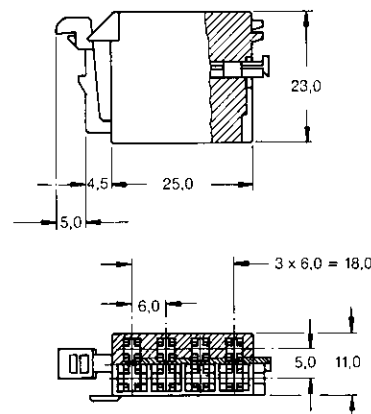

Typ B

8polig
Best.-Nr. 962191-1

Type B

8 Positions
Part No. 962191-1

8polig
Best.-Nr. 963121-1
(mit zweiter Kontaktsicherung)

8 Positions
Part No. 963121-1
(with second Locking Feature)

8polig
Best.-Nr. 964409-1
(andere Blechverrastung)

8 Positions
Part No. 964409-1
(Different Clips)

Schraubstecker
8polig
Best.-Nr. 829516-1

Screwing Type
8 Positions
Part No. 829516-1