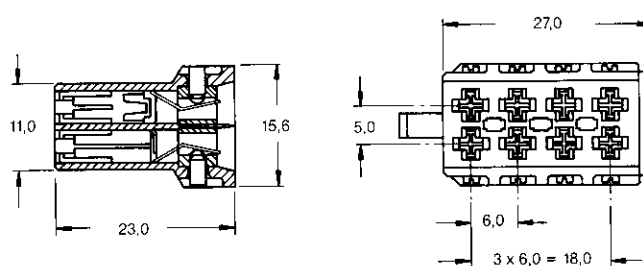

**Junior-Timer und
Junior-Power-Timer
Gehäuse für Autoradio-
Anschluß nach
ISO-TC 22/WG 5
(Fortsetzung)**

**Junior-Timer and
Junior-Power-Timer
Housings for Car Radio
Application according to
ISO-TC 22/WG 5
(continued)**

Typ B

8polig
Best.-Nr. 962191-1

Type B

8 Positions
Part No. 962191-1

8polig
Best.-Nr. 963121-1
(mit zweiter Kontaktsicherung)

8 Positions
Part No. 963121-1
(with second Locking Feature)

8polig
Best.-Nr. 964409-1
(andere Blechverrastung)

8 Positions
Part No. 964409-1
(Different Clips)

Schraubstecker
8polig
Best.-Nr. 829516-1

Screwing Type
8 Positions
Part No. 829516-1