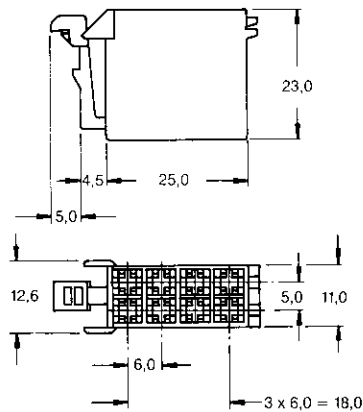

**Junior-Timer und
Junior-Power-Timer
Gehäuse für Autoradio-
Anschluß nach
ISO-TC 22/WG 5
(Fortsetzung)**

**Junior-Timer and
Junior-Power-Timer
Housings for Car Radio
Application according to
ISO-TC 22/WG 5
(continued)**

Typ B

8polig
Best.-Nr. 962191-1

Type B

8 Positions
Part No. 962191-1

8polig
Best.-Nr. 963121-1
(mit zweiter Kontaktsicherung)

8 Positions
Part No. 963121-1
(with second Locking Feature)

8polig
Best.-Nr. 964409-1
(andere Blechverrastung)

8 Positions
Part No. 964409-1
(Different Clips)

Schraubstecker
8polig
Best.-Nr. 829516-1

Screwing Type
8 Positions
Part No. 829516-1