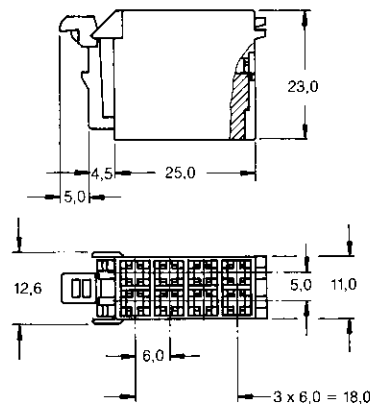

Typ B

8polig
Best.-Nr. 962191-1

Type B

8 Positions
Part No. 962191-1

8polig
Best.-Nr. 963121-1
(mit zweiter Kontaktsicherung)

8 Positions
Part No. 963121-1
(with second Locking Feature)

8polig
Best.-Nr. 964409-1
(andere Blechverrastung)

8 Positions
Part No. 964409-1
(Different Clips)

Schraubstecker
8polig
Best.-Nr. 829516-1

Screwing Type
8 Positions
Part No. 829516-1