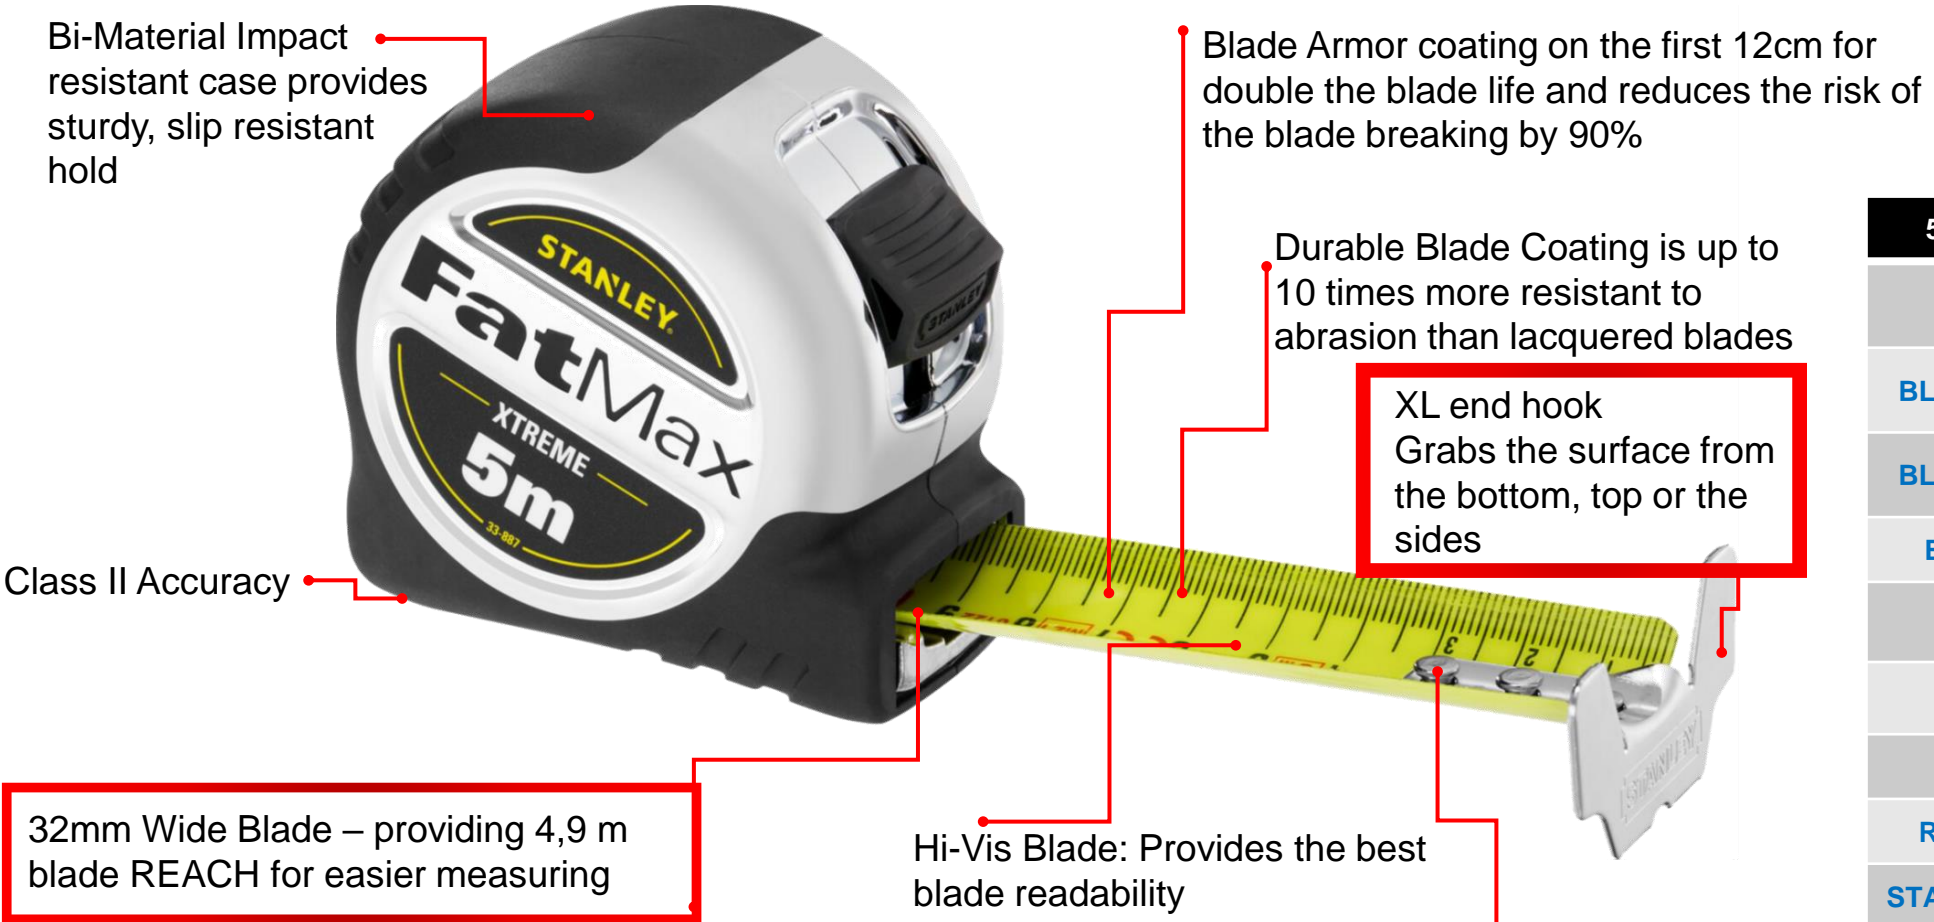

STANLEY
FATMAX

5m – 8m – 10 m	XTREME
COATING	Durable Blade Coating
BLADE WIDTH (5m)	32mm
BLADE WIDTH (8m)	32mm
BLADE ARMOR	Yes
HI VIS BLADE	Yes
MAGNETIC	No
END HOOK	XL
REVERSE LOCK	No
STAND OUT / REACH	4.2m/4.9m

- 

**150%
Bigger***
BEAST
End Hook
- 

X3
3 Rivet
Hook
- 

Tru Zero
End Hook
- 

32mm
Blade
Width
- 

10x
DBC
Coating
- 

4.9 m
REACH
- 

2x
Blade
Life
Blade
Armor
- 

**EU
CLASS
II**

3 rivet end hook 40% stronger than a 2 rivet construction