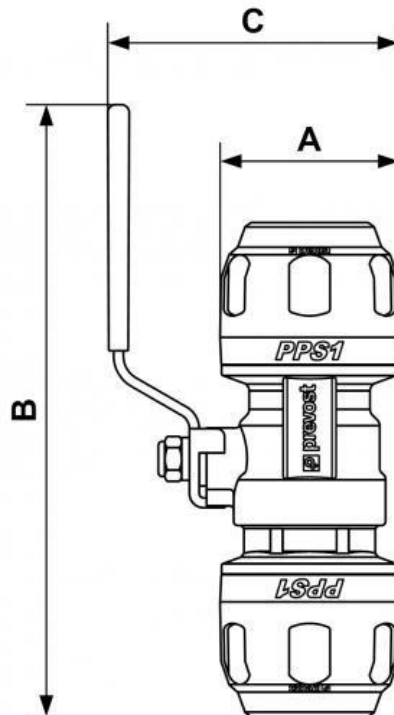

PPS1 RSI - Piping valve

Ø 16 - 50

Ø 63 - 80

Ø 100

Description	
Reference	For pipe OD (mm)
PPS1 RSI16	16
PPS1 RSI20	20
PPS1 RSI25	25
PPS1 RSI32	32
PPS1 RSI40	40

PPS1 RSI50	50
PPS1 RSI63	63
PPS1 RSI80	80
PPS1 RSI100	100

Dimensions

Reference	A mm	B mm	C mm
PPS1 RSI16	32	140	64
PPS1 RSI20	38	147	66

PPS1 RSI25	46	157	75
PPS1 RSI32	57	189	85
PPS1 RSI40	68	202	99,1
PPS1 RSI50	84	234	122,5
PPS1 RSI63	100	320	275
PPS1 RSI80	121	394	250
PPS1 RSI100	359	352	