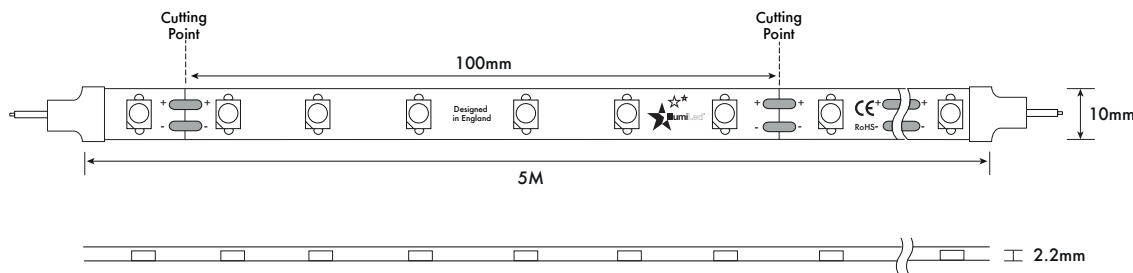

Mechanical

illumiLed
Orion House
Calleva Park
Aldermaston
Berkshire
RG7 8SN

Contact:
Tel: 0118 9408740
sales@illumiled.co.uk
www.illumiled.co.uk