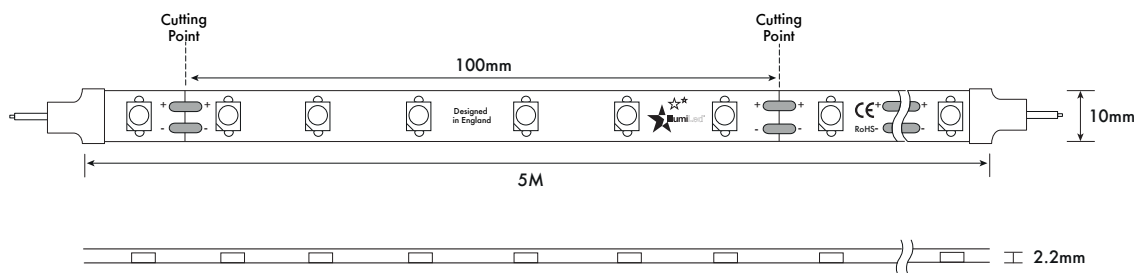

Mechanical

IllumiLed
Orion House
Calleva Park
Aldermaston
Berkshire
RG7 8SN

Contact:
Tel: 0118 9408740
sales@illumiled.co.uk
www.illumiled.co.uk