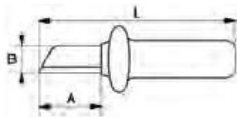

## STRAIGHT KNIFE

- Insulated knife
- For work on live equipment up to 1000 volts
- IEC 60900, VDE certified
- 3 layer colour insulation coating

	 731415		A mm	B mm	L mm	 g
2820VP	0121885	2	50	22	180	130