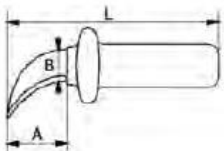

731415		A mm	B mm	L mm	 g
2820VPC	0121892	2	50	23	180	170