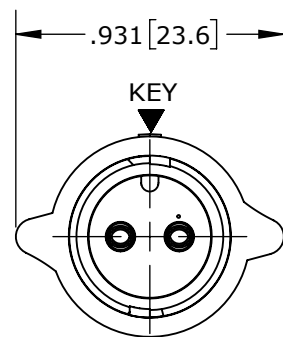

CUSTOMER PRINT

PART NUMBER: W6380-XSG-P-5XX

NOTES:

1. ALL PARTS TO BE BULK PACKED.
2. SEE DRAWING HPMISTD FOR HOLE PATTERN.
3. ALL DIMENSIONS ARE REFERENCE ONLY. DIMENSIONS IN [] ARE METRIC.

SHOWN ASSEMBLED KIT
ASSY: W6380-2SG-P-5XX SHOWN

GROMMET SIZE

NUMBER OF CONTACTS

WIRING END
ASSY: W6380-2SG-P-5XX SHOWN WITHOUT HARDWARE

CUSTOMER APPROVAL

THIS DOCUMENT CONTAINS CONFIDENTIAL INFORMATION PROPRIETARY TO CONXALL CORPORATION. ANY REPRODUCTION, DISCLOSURE, OR USE OF THIS DOCUMENT /INFORMATION IS EXPRESSLY PROHIBITED UNLESS AUTHORIZED IN WRITING BY CONXALL CORPORATION.

APPROVED BY: _____

DATE: _____

WIRING END
W6380-2SG-P-5XX

WIRING END
W6380-3SG-P-5XX

WIRING END
W6380-4SG-P-5XX

WIRING END
W6380-5SG-P-5XX

RoHS COMPLIANT

0A	PNK	01-15-18	PDR 16014
REV.	INIT.	DATE	DESCRIPTION
			ORIG. DRAWN BY: PNK DATE: 01-15-18
ALL INFORMATION ILLUSTRATED IS THE PROPERTY OF CONXALL CORPORATION. UNAUTHORIZED DUPLICATION OR DISTRIBUTION OF THIS DOCUMENT IS PROHIBITED.			<p>601 E. WILDWOOD VILLA PARK, IL 60181</p>
ALL UNITS ARE IN FEET, INCHES, FRACTION OF INCHES AND DECIMALS. UNLESS OTHERWISE SPECIFIED TOLERANCES: 3 PLACE DECIMALS ±0.010 ANGLES ±1° FRACTIONS ±1/16			
APPROVED BY:		SCALE: NTS	TITLE: CABLE-END ASSEMBLY 2-5 #16 SOCKET CONTACTS, CRIMP INSTA-CLICK™ MINI-CON-X
FILE: W6380-XSG-P-5XX		SIZE: B	CUSTOMER: STANDARD PRODUCT
DIRECTORY: SLW		SHEET: 1 OF 1	PART NUMBER: W6380-XSG-P-5XX
PART NUMBER: W6380-XSG-P-5XX			REV: 0A