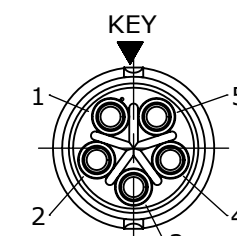

GROMMET SIZE

NUMBER OF CONTACTS

WIRING END
ASSY: W6380-2SG-P-5XX SHOWN WITHOUT HARDWARE

CUSTOMER APPROVAL

THIS DOCUMENT CONTAINS CONFIDENTIAL INFORMATION PROPRIETARY TO CONXALL CORPORATION. ANY REPRODUCTION, DISCLOSURE, OR USE OF THIS DOCUMENT /INFORMATION IS EXPRESSLY PROHIBITED UNLESS AUTHORIZED IN WRITING BY CONXALL CORPORATION.

APPROVED BY: _____

DATE: _____

WIRING END
W6380-2SG-P-5XX

WIRING END
W6380-3SG-P-5XX

WIRING END
W6380-4SG-P-5XX

WIRING END
W6380-5SG-P-5XX

RoHS COMPLIANT

0A	PNK	01-15-18	PDR 16014
REV.	INIT.	DATE	DESCRIPTION
			ORIG. DRAWN BY: PNK DATE: 01-15-18
ALL INFORMATION ILLUSTRATED IS THE PROPERTY OF CONXALL CORPORATION. UNAUTHORIZED DUPLICATION OR DISTRIBUTION OF THIS DOCUMENT IS PROHIBITED.			<p>601 E. WILDWOOD VILLA PARK, IL 60181</p>
ALL UNITS ARE IN FEET, INCHES, FRACTION OF INCHES AND DECIMALS. UNLESS OTHERWISE SPECIFIED TOLERANCES: 3 PLACE DECIMALS ±0.010 ANGLES ±1° FRACTIONS ±1/16			
APPROVED BY:		SCALE: NTS	TITLE: CABLE-END ASSEMBLY 2-5 #16 SOCKET CONTACTS, CRIMP INSTA-CLICK™ MINI-CON-X
FILE: W6380-XSG-P-5XX		SIZE: B	CUSTOMER: STANDARD PRODUCT
DIRECTORY: SLW		SHEET: 1 OF 1	PART NUMBER: W6380-XSG-P-5XX
PART NUMBER: W6380-XSG-P-5XX			REV: 0A