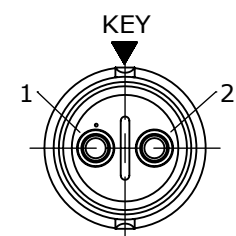

GROMMET SIZE

NUMBER OF CONTACTS

WIRING END
ASSY: W6380-2SG-P-5XX SHOWN WITHOUT HARDWARE

CUSTOMER APPROVAL

THIS DOCUMENT CONTAINS CONFIDENTIAL INFORMATION PROPRIETARY TO CONXALL CORPORATION. ANY REPRODUCTION, DISCLOSURE, OR USE OF THIS DOCUMENT /INFORMATION IS EXPRESSLY PROHIBITED UNLESS AUTHORIZED IN WRITING BY CONXALL CORPORATION.

APPROVED BY: _____

DATE: _____

WIRING END
W6380-2SG-P-5XX

WIRING END
W6380-3SG-P-5XX

WIRING END
W6380-4SG-P-5XX

WIRING END
W6380-5SG-P-5XX

RoHS COMPLIANT

0A	PNK	01-15-18	PDR 16014
REV.	INIT.	DATE	DESCRIPTION
			ORIG. DRAWN BY: PNK DATE: 01-15-18
ALL INFORMATION ILLUSTRATED IS THE PROPERTY OF CONXALL CORPORATION. UNAUTHORIZED DUPLICATION OR DISTRIBUTION OF THIS DOCUMENT IS PROHIBITED.			<p>601 E. WILDWOOD VILLA PARK, IL 60181</p>
ALL UNITS ARE IN FEET, INCHES, FRACTION OF INCHES AND DECIMALS. UNLESS OTHERWISE SPECIFIED TOLERANCES: 3 PLACE DECIMALS ±0.010 ANGLES ±1° FRACTIONS ±1/16			
APPROVED BY:		SCALE: NTS	TITLE: CABLE-END ASSEMBLY 2-5 #16 SOCKET CONTACTS, CRIMP INSTA-CLICK™ MINI-CON-X
FILE: W6380-XSG-P-5XX		SIZE: B	CUSTOMER: STANDARD PRODUCT
DIRECTORY: SLW		SHEET: 1 OF 1	PART NUMBER: W6380-XSG-P-5XX
PART NUMBER: W6380-XSG-P-5XX			REV: 0A