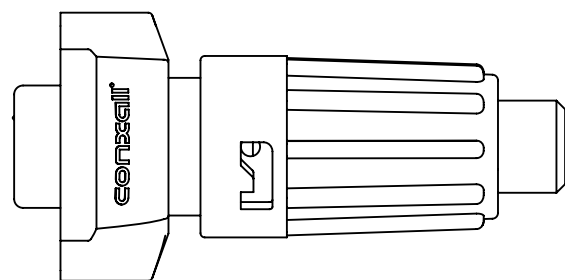

SHOWN ASSEMBLED KIT
ASSY: W6380-2SG-P-5XX SHOWN

CABLE-END CONNECTOR P/N	CONTACTS
W6380-2SG-P-5XX	2 #16
W6380-3SG-P-5XX	3 #16
W6380-4SG-P-5XX	4 #16
W6380-5SG-P-5XX	5 #16
W6380-XSG-P-5XX	

GROMMET SIZE

NUMBER OF CONTACTS