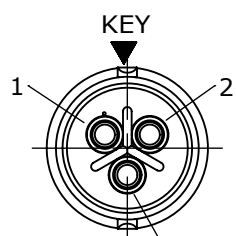

GROMMET SIZE

NUMBER OF CONTACTS

WIRING END
ASSY: W6380-2SG-P-5XX SHOWN WITHOUT HARDWARE

CUSTOMER APPROVAL

THIS DOCUMENT CONTAINS CONFIDENTIAL INFORMATION PROPRIETARY TO CONXALL CORPORATION. ANY REPRODUCTION, DISCLOSURE, OR USE OF THIS DOCUMENT /INFORMATION IS EXPRESSLY PROHIBITED UNLESS AUTHORIZED IN WRITING BY CONXALL CORPORATION.

APPROVED BY: _____

DATE: _____

WIRING END
W6380-2SG-P-5XX

WIRING END
W6380-3SG-P-5XX

WIRING END
W6380-4SG-P-5XX

WIRING END
W6380-5SG-P-5XX

RoHS COMPLIANT

0A	PNK	01-15-18	PDR 16014
REV.	INIT.	DATE	DESCRIPTION
			ORIG. DRAWN BY: PNK DATE: 01-15-18
ALL INFORMATION ILLUSTRATED IS THE PROPERTY OF CONXALL CORPORATION. UNAUTHORIZED DUPLICATION OR DISTRIBUTION OF THIS DOCUMENT IS PROHIBITED.			<p>601 E. WILDWOOD VILLA PARK, IL 60181</p>
ALL UNITS ARE IN FEET, INCHES, FRACTION OF INCHES AND DECIMALS. UNLESS OTHERWISE SPECIFIED TOLERANCES: 3 PLACE DECIMALS ±0.010 ANGLES ±1° FRACTIONS ±1/16			
APPROVED BY:		SCALE: NTS	TITLE: CABLE-END ASSEMBLY 2-5 #16 SOCKET CONTACTS, CRIMP INSTA-CLICK™ MINI-CON-X
FILE: W6380-XSG-P-5XX		SIZE: B	CUSTOMER: STANDARD PRODUCT
DIRECTORY: SLW		SHEET: 1 OF 1	PART NUMBER: W6380-XSG-P-5XX
PART NUMBER: W6380-XSG-P-5XX			REV: 0A