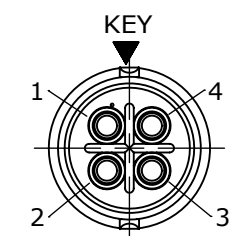

GROMMET SIZE

NUMBER OF CONTACTS

WIRING END
ASSY: W6380-2SG-P-5XX SHOWN WITHOUT HARDWARE

CUSTOMER APPROVAL

THIS DOCUMENT CONTAINS CONFIDENTIAL INFORMATION PROPRIETARY TO CONXALL CORPORATION. ANY REPRODUCTION, DISCLOSURE, OR USE OF THIS DOCUMENT /INFORMATION IS EXPRESSLY PROHIBITED UNLESS AUTHORIZED IN WRITING BY CONXALL CORPORATION.

APPROVED BY: _____

DATE: _____

WIRING END
W6380-2SG-P-5XX

WIRING END
W6380-3SG-P-5XX

WIRING END
W6380-4SG-P-5XX

WIRING END
W6380-5SG-P-5XX

RoHS COMPLIANT

0A	PNK	01-15-18	PDR 16014
REV.	INIT.	DATE	DESCRIPTION
			ORIG. DRAWN BY: PNK DATE: 01-15-18
ALL INFORMATION ILLUSTRATED IS THE PROPERTY OF CONXALL CORPORATION. UNAUTHORIZED DUPLICATION OR DISTRIBUTION OF THIS DOCUMENT IS PROHIBITED.			<p>601 E. WILDWOOD VILLA PARK, IL 60181</p>
ALL UNITS ARE IN FEET, INCHES, FRACTION OF INCHES AND DECIMALS. UNLESS OTHERWISE SPECIFIED TOLERANCES: 3 PLACE DECIMALS ±0.010 ANGLES ±1° FRACTIONS ±1/16			
APPROVED BY:		SCALE: NTS	TITLE: CABLE-END ASSEMBLY 2-5 #16 SOCKET CONTACTS, CRIMP INSTA-CLICK™ MINI-CON-X
FILE: W6380-XSG-P-5XX		SIZE: B	CUSTOMER: STANDARD PRODUCT
DIRECTORY: SLW		SHEET: 1 OF 1	PART NUMBER: W6380-XSG-P-5XX
PART NUMBER: W6380-XSG-P-5XX			REV: 0A