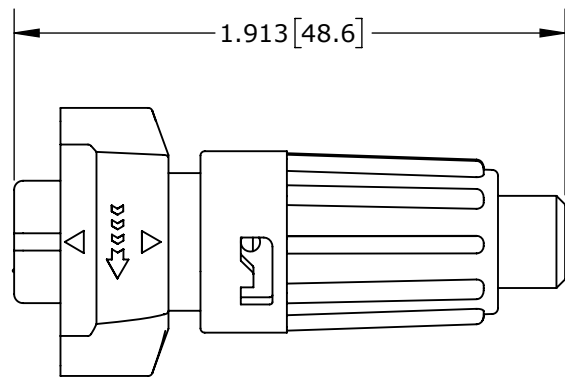

CUSTOMER PRINT

PART NUMBER: W6380-XSG-P-5XX

NOTES:

1. ALL PARTS TO BE BULK PACKED.
2. SEE DRAWING HPMISTD FOR HOLE PATTERN.
3. ALL DIMENSIONS ARE REFERENCE ONLY. DIMENSIONS IN [] ARE METRIC.

SHOWN ASSEMBLED KIT
ASSY: W6380-2SG-P-5XX SHOWN

MATING FACE
ASSY: W6380-2SG-P-5XX SHOWN

SHOWN ASSEMBLED KIT
ASSY: W6380-2SG-P-5XX SHOWN

CABLE-END CONNECTOR P/N	CONTACTS
W6380-2SG-P-5XX	2 #16
W6380-3SG-P-5XX	3 #16
W6380-4SG-P-5XX	4 #16
W6380-5SG-P-5XX	5 #16
W6380-XSG-P-5XX	

GROMMET SIZE

NUMBER OF CONTACTS

WIRING END
ASSY: W6380-2SG-P-5XX SHOWN WITHOUT HARDWARE

CUSTOMER APPROVAL

THIS DOCUMENT CONTAINS CONFIDENTIAL INFORMATION PROPRIETARY TO CONXALL CORPORATION. ANY REPRODUCTION, DISCLOSURE, OR USE OF THIS DOCUMENT /INFORMATION IS EXPRESSLY PROHIBITED UNLESS AUTHORIZED IN WRITING BY CONXALL CORPORATION.

APPROVED BY: _____

DATE: _____

WIRING END
W6380-2SG-P-5XX

WIRING END
W6380-3SG-P-5XX

WIRING END
W6380-4SG-P-5XX

WIRING END
W6380-5SG-P-5XX

RoHS COMPLIANT

0A	PNK	01-15-18	PDR 16014
REV.	INIT.	DATE	DESCRIPTION
			ORIG. DRAWN BY: PNK DATE: 01-15-18
ALL INFORMATION ILLUSTRATED IS THE PROPERTY OF CONXALL CORPORATION. UNAUTHORIZED DUPLICATION OR DISTRIBUTION OF THIS DOCUMENT IS PROHIBITED.			<p>601 E. WILDWOOD VILLA PARK, IL 60181</p>
ALL UNITS ARE IN FEET, INCHES, FRACTION OF INCHES AND DECIMALS. UNLESS OTHERWISE SPECIFIED TOLERANCES: 3 PLACE DECIMALS ±0.010 ANGLES ±1° FRACTIONS ±1/16			
APPROVED BY:		SCALE: NTS	TITLE: CABLE-END ASSEMBLY 2-5 #16 SOCKET CONTACTS, CRIMP INSTA-CLICK™ MINI-CON-X
FILE: W6380-XSG-P-5XX		SIZE: B	CUSTOMER: STANDARD PRODUCT
DIRECTORY: SLW		SHEET: 1 OF 1	PART NUMBER: W6380-XSG-P-5XX
PART NUMBER: W6380-XSG-P-5XX			REV: 0A