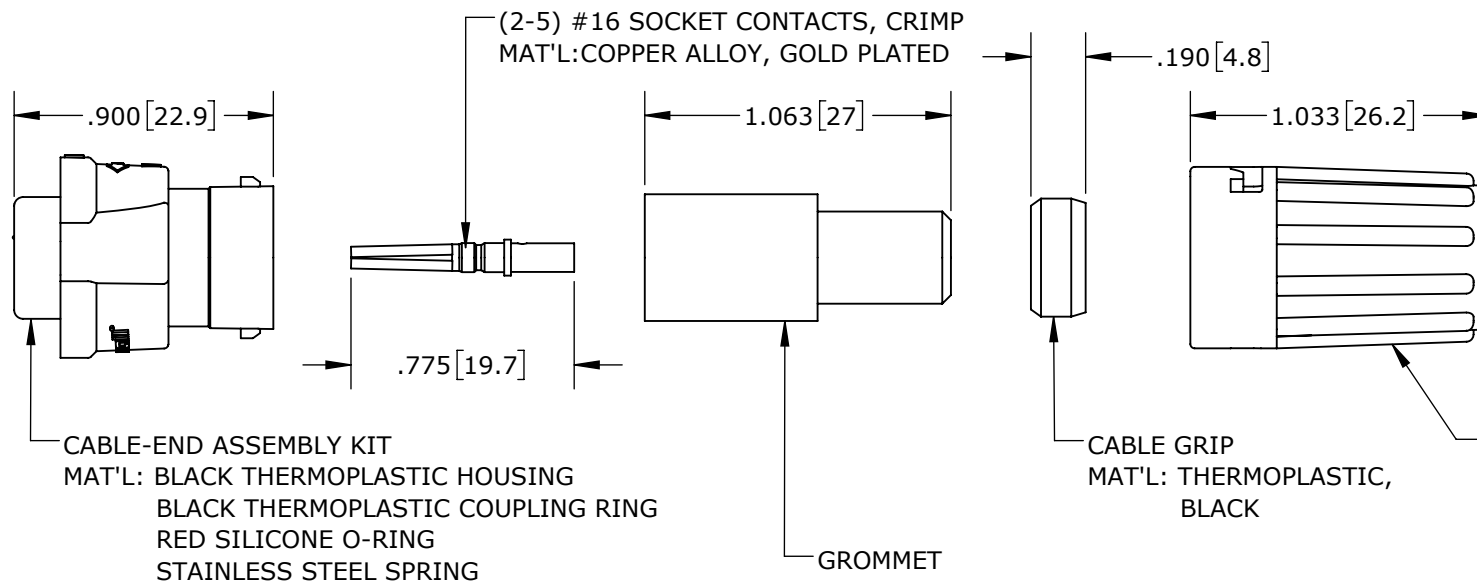

CUSTOMER PRINT

PART NUMBER: W6380-XSG-P-5XX

NOTES:

1. ALL PARTS TO BE BULK PACKED.
2. SEE DRAWING HPMISTD FOR HOLE PATTERN.
3. ALL DIMENSIONS ARE REFERENCE ONLY. DIMENSIONS IN [] ARE METRIC.

SHOWN ASSEMBLED KIT
ASSY: W6380-2SG-P-5XX SHOWN

MATING FACE
ASSY: W6380-2SG-P-5XX SHOWN

SHOWN ASSEMBLED KIT
ASSY: W6380-2SG-P-5XX SHOWN

CABLE-END CONNECTOR P/N	CONTACTS
W6380-2SG-P-5XX	2 #16
W6380-3SG-P-5XX	3 #16
W6380-4SG-P-5XX	4 #16
W6380-5SG-P-5XX	5 #16
W6380-XSG-P-5XX	

GROMMET SIZE

NUMBER OF CONTACTS

WIRING END
ASSY: W6380-2SG-P-5XX SHOWN WITHOUT HARDWARE

CUSTOMER APPROVAL

THIS DOCUMENT CONTAINS CONFIDENTIAL INFORMATION PROPRIETARY TO CONXALL CORPORATION. ANY REPRODUCTION, DISCLOSURE, OR USE OF THIS DOCUMENT /INFORMATION IS EXPRESSLY PROHIBITED UNLESS AUTHORIZED IN WRITING BY CONXALL CORPORATION.

APPROVED BY: _____

DATE: _____

WIRING END
W6380-2SG-P-5XX

WIRING END
W6380-3SG-P-5XX

WIRING END
W6380-4SG-P-5XX

WIRING END
W6380-5SG-P-5XX

RoHS COMPLIANT

0A	PNK	01-15-18	PDR 16014
REV.	INIT.	DATE	DESCRIPTION
			ORIG. DRAWN BY: PNK DATE: 01-15-18
ALL INFORMATION ILLUSTRATED IS THE PROPERTY OF CONXALL CORPORATION. UNAUTHORIZED DUPLICATION OR DISTRIBUTION OF THIS DOCUMENT IS PROHIBITED.			<p>601 E. WILDWOOD VILLA PARK, IL 60181</p>
ALL UNITS ARE IN FEET, INCHES, FRACTION OF INCHES AND DECIMALS. UNLESS OTHERWISE SPECIFIED TOLERANCES: 3 PLACE DECIMALS ±0.010 ANGLES ±1° FRACTIONS ±1/16			
APPROVED BY:		SCALE: NTS	TITLE: CABLE-END ASSEMBLY 2-5 #16 SOCKET CONTACTS, CRIMP INSTA-CLICK™ MINI-CON-X
FILE: W6380-XSG-P-5XX		SIZE: B	CUSTOMER: STANDARD PRODUCT
DIRECTORY: SLW		SHEET: 1 OF 1	PART NUMBER: W6380-XSG-P-5XX
PART NUMBER: W6380-XSG-P-5XX			REV: 0A