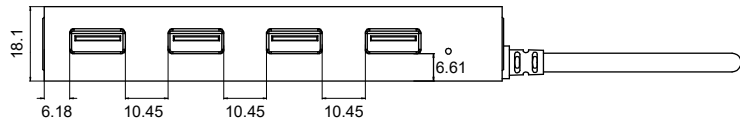

8 7 6 5 4 3 2 1

F
E
D
C
B
A

THIRD ANGLE PROJECTION

GENERAL NOTES

DIMENSIONS ARE IN MM - DO NOT SCALE
 THIS DOCUMENT CONTAINS CONFIDENTIAL, PROPRIETARY INFORMATION THAT IS PROPERTY OF STARTECH.COM

PRODUCT ID	ST43004UA		
DESCRIPTION	4-Port Portable USB 3.0 Hub with Built-in Cable		
DO NOT SCALE	SHEET: 1 OF: 1	UPLOAD DATE: 12/2/2020	