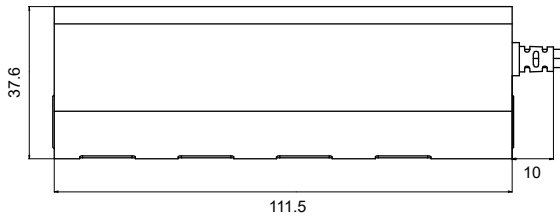

8 7 6 5 4 3 2 1

F
E
D
C
B
A

THIRD ANGLE PROJECTION

GENERAL NOTES

DIMENSIONS ARE IN MM - DO NOT SCALE
 THIS DOCUMENT CONTAINS CONFIDENTIAL, PROPRIETARY INFORMATION THAT IS PROPERTY OF STARTECH.COM

PRODUCT ID	ST43004UA		
DESCRIPTION	4-Port Portable USB 3.0 Hub with Built-in Cable		
DO NOT SCALE	SHEET: 1 OF: 1	UPLOAD DATE: 12/2/2020	