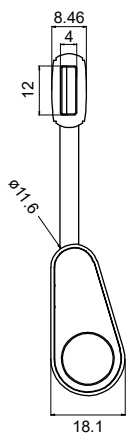

8 7 6 5 4 3 2 1

F
E
D
C
B
A

THIRD ANGLE PROJECTION

GENERAL NOTES

DIMENSIONS ARE IN MM - DO NOT SCALE
 THIS DOCUMENT CONTAINS CONFIDENTIAL, PROPRIETARY INFORMATION THAT IS PROPERTY OF STARTECH.COM

PRODUCT ID	ST43004UA		
DESCRIPTION	4-Port Portable USB 3.0 Hub with Built-in Cable		
DO NOT SCALE	SHEET: 1 OF: 1	UPLOAD DATE: 12/2/2020	

8 7 6 5 4 3 2 1