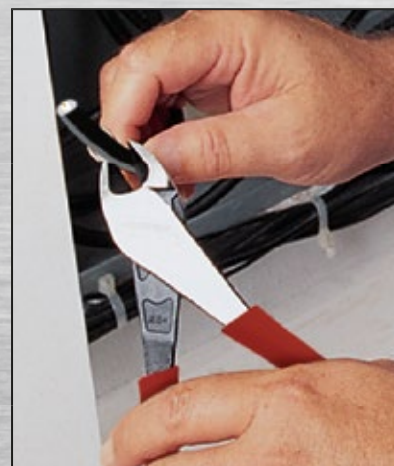

8 in. High-Leverage Diagonal-Cutting Pliers

D2288

Klein specializes in the making of the world's finest pliers...pliers that professionals trust completely. Klein pliers feel right and work right. They are job-matched for every kind of work you do; designed and built to exceptional quality standards in a tradition that dates back to 1857.

Induction-hardened cutting knives for long life.

- High-leverage design. Rivet is closer to the cutting edge for 36% greater cutting power than other plier designs.
- Short jaws and beveled cutting edges permit close cutting of wire.
- Hot-riveted joint ensures smooth action and no handle wobble.