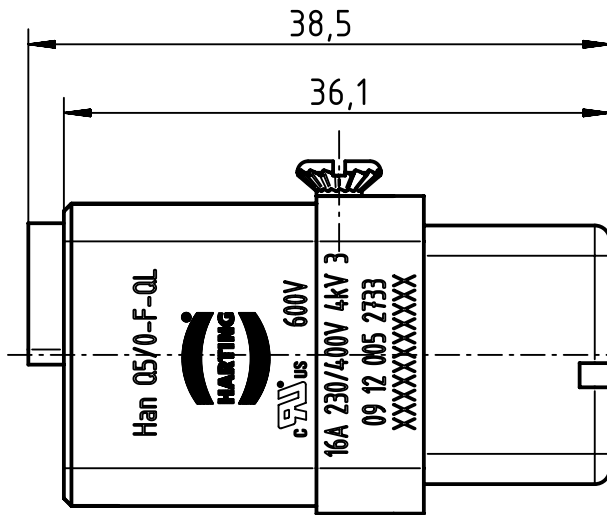

1 2 3 4 5 6

A

B

C

D

insert fixing screw M3x6
separately enclosed

	All Dimensions in mm Original Size DIN A4	Scale 2:1		Free size tol.		Ref.	
						Sub. TB 09 12 005 2733 vom 26.02.2010	
	All rights reserved Department EL PD - DE	Created by	Inspected by	Standardisation	Date	State	Doc-Key / ECM-Nr. 100132566/UGD/006/D 500000127359
		FINKEV	NICHTERLEIN	RUETERA	2017-11-14	Final Release	
HARTING Electric GmbH & Co. KG D-32339 Espelkamp		Title Han Q5/0-F-QL 2,5mm ²				Rev. D	
		Type	Number		Page		
		TB	09 12 005 2733		1/1		