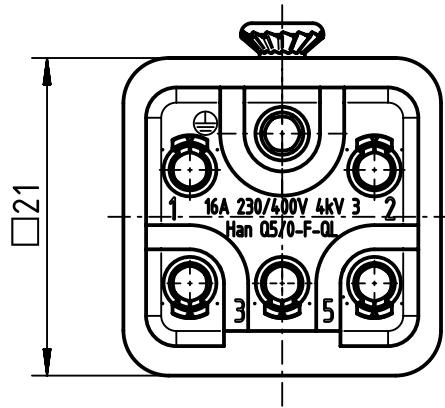

1 2 3 4 5 6

A

B

C

D

insert fixing screw M3x6
separately enclosed

	All Dimensions in mm Original Size DIN A4	Scale 2:1		Free size tol.		Ref.	
						Sub. TB 09 12 005 2733 vom 26.02.2010	
	All rights reserved Department EL PD - DE	Created by	Inspected by	Standardisation	Date	State	Doc-Key / ECM-Nr. 100132566/UGD/006/D 500000127359
		FINKEV	NICHTERLEIN	RUETERA	2017-11-14	Final Release	
HARTING Electric GmbH & Co. KG D-32339 Espelkamp		Title Han Q5/0-F-QL 2,5mm ²				Rev. D	
		Type	Number		Page		
		TB	09 12 005 2733		1/1		