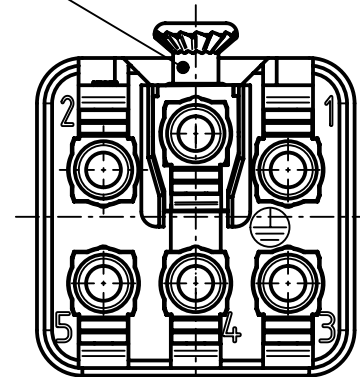

1 2 3 4 5 6

A

B

C

D

insert fixing screw M3x6
separately enclosed

	All Dimensions in mm Original Size DIN A4	Scale 2:1		Free size tol.		Ref.	
						Sub. TB 09 12 005 2733 vom 26.02.2010	
	All rights reserved Department EL PD - DE	Created by	Inspected by	Standardisation	Date	State	Doc-Key / ECM-Nr. 100132566/UGD/006/D 500000127359
		FINKEV	NICHTERLEIN	RUETERA	2017-11-14	Final Release	
HARTING Electric GmbH & Co. KG D-32339 Espelkamp		Title Han Q5/0-F-QL 2,5mm ²				Rev. D	
		Type	Number		Page		
		TB	09 12 005 2733		1/1		