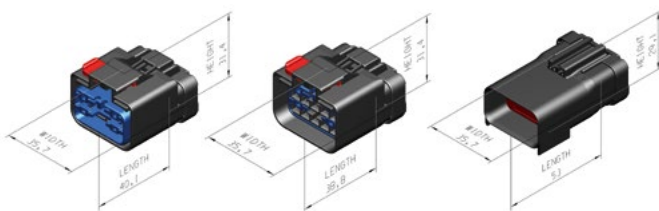

APEX[®] 2.8 SEALED SERIES

APEX[®] 2.8 Sealed
10W Female & Male

BENEFITS

- Heavy-duty performance
- Highest current rating
- Ergonomic design

FEATURES

- Most compact 2.8 mm system in the industry
- Fully protected interface seal
- Meets or exceeds USCAR performance standards and GMW3191
- Compliant with USCAR design guidelines and performance standards
- 0.75 mm² (20 AWG) to 4 mm² (10 AWG)
- Primary Lock Reinforcement (PLR)
- Mechanical polarization

Visit aptiv.com

Cavity count	Blade size (mm)	Gender	Dimensions W x H x D (mm)	Part number	Index	Color	Other indexes offered
2	2.8	F	24.8 x 25.7 x 40.1	10757672	A	Black	B, C, D
2	2.8	M	21.9 x 23.4 x 53.0	15488574	A	Black	B, C, D
3	2.8	F	28.2 x 21.9 x 40.1	10757671	A	Black	B, C, D
3	2.8	M	28.2 x 22.5 x 53.0	15394689	A	Black	B, C, D
4	2.8	F	32.6 x 22.2 x 40.1	15425692	A	Black	B, C, D
4	2.8	M	31.1 x 22.5 x 53.0	15489820	A	Black	B, C, D
5	2.8	F	36.0 x 23.4 x 41.3	33513170	A	Black	B, C, D
6	2.8	F	24.8 x 25.3 x 37.7	15419838	A	Black	B, C, D
6	2.8	M	24.4 x 26.3 x 53.0	15430633	A	Black	B, C, D
10	2.8	F	35.3 x 31.4 x 40.1	15316895	A	Black	B, C, D
10	2.8	M	32.4 x 29.1 x 53.0	15425612	A	Black	B, C, D
14	2.8	F	45.8 x 30.8 x 37.8	10763414	A	Black	B, C, D
14	2.8	M	46.2 x 29.2 x 53.1	10757674	A	Black	B, C, D

Please, contact an Aptiv representative for the full part number list.

DIMENSION MEASUREMENT SAMPLE

APEX® 2.8 Sealed 10W Female

APEX® 2.8 Sealed 10W Female

APEX® 2.8 Sealed 10W Male

EXPLODED VIEW

APEX® 2.8 Sealed 10W Female