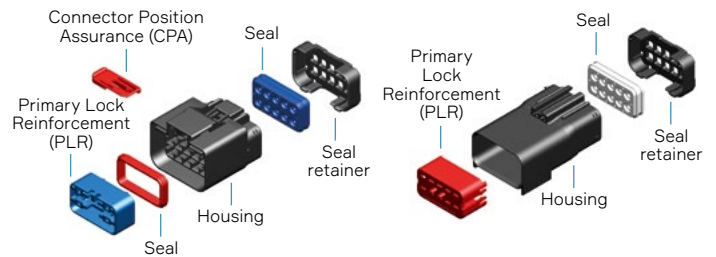

Please, contact an Aptiv representative for the full part number list.

DIMENSION MEASUREMENT SAMPLE

APEX® 2.8 Sealed 10W Female

APEX® 2.8 Sealed 10W Female

APEX® 2.8 Sealed 10W Male

EXPLODED VIEW

APEX® 2.8 Sealed 10W Female

APEX® 2.8 Sealed 10W Male

COMPATIBLE WITH

APEX® 2.8 Series Terminals

Part numbers, specifications, dimensions and performance data in this document are for general references only and are subject to change without notice. To verify product information, please contact an Aptiv representative.