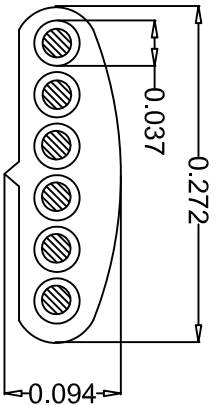

REV.	DESCRIPTION	DATE	APPROVED
A	NEW RELEASE	31/07/06	
A1	Change Part Number	19/12/06	
A2	Added 1 FT Length	6/04/2017	
A3	Added lengths 6 INCH & 8 INCH.	20/Aug/2019	
A4	REVISE P/N.	28/Aug/2019	

**LENGTH & P/N Table**

LENGTH	P/N	Cable Color
6 inch ±1 inch	MP-5FRJ12STWS-006IN	SILVER GREY
8 inch ±1 inch	MP-5FRJ12STWS-008IN	SILVER GREY
1 FT ±0.8 inch	MP-5FRJ12STWS-001	SILVER GREY
2 FT ±1 inch	MP-5FRJ12STWS-002	SILVER GREY
3 FT ±1 inch	MP-5FRJ12STWS-003	SILVER GREY
5 FT ±1 inch	MP-5FRJ12STWS-005	SILVER GREY
7 FT ±2 inch	MP-5FRJ12STWS-007	SILVER GREY
14 FT ±3 inch	MP-5FRJ12STWS-014	SILVER GREY
25 FT ±4 inch	MP-5FRJ12STWS-025	SILVER GREY
50 FT ±8 inch	MP-5FRJ12STWS-050	SILVER GREY

**Wiring: 1 TO 1**

PLUG 1	PLUG 2
PIN 1 —	PIN 1 —
PIN 2 —	PIN 2 —
PIN 3 —	PIN 3 —
PIN 4 —	PIN 4 —
PIN 5 —	PIN 5 —
PIN 6 —	PIN 6 —

UNLESS OTHERWISE SPECIFIED DIMENSIONS ARE IN INCHES TOLERANCES ARE:		EAR NO.	
TERMINUS	APPROVALS	DATE	
±.X	LF	26/03/07	
±.XX	BA	26/03/07	
±.XXX	RESP ENG		
±.XXX	MFG ENG		