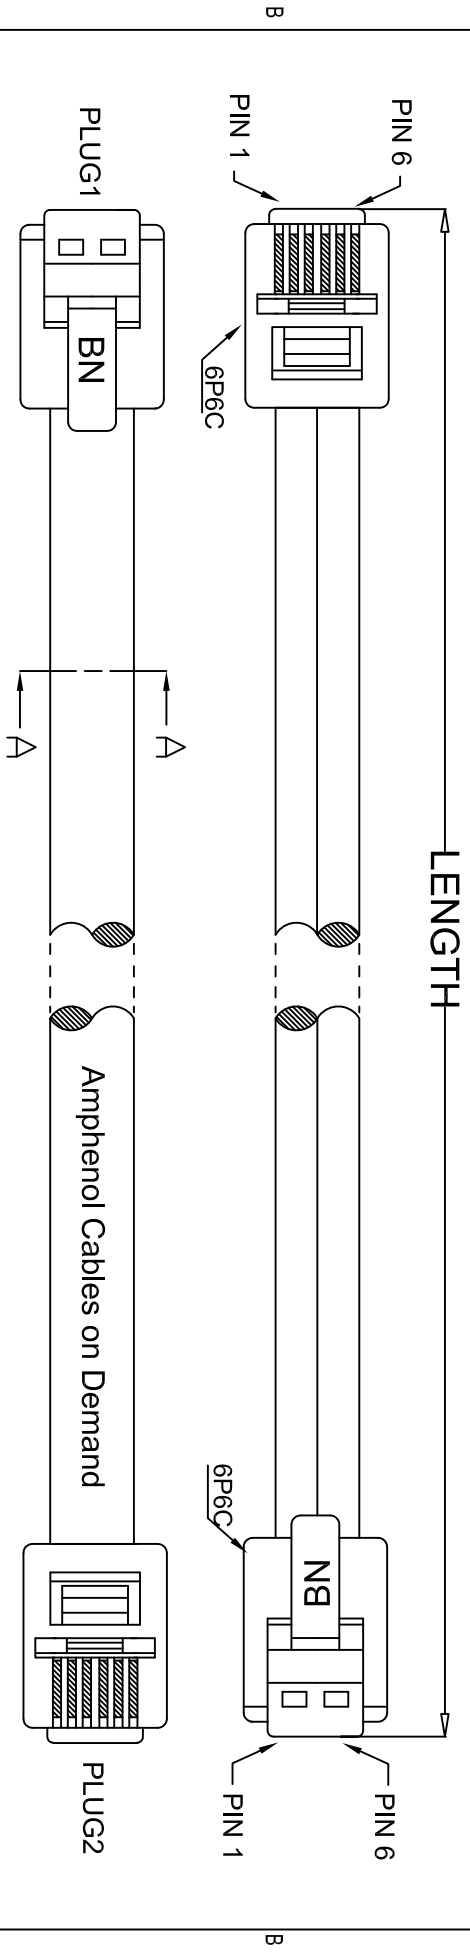

THE INFORMATION CONTAINED IN THIS DRAWING IS THE SOLE PROPERTY OF AMPHENOL CABLES ON DEMAND. ANY REPRODUCTION OR DISCLOSURE TO THIRD PARTIES, IN PART OR WHOLE, WITHOUT THE EXPRESS WRITTEN PERMISSION OF AMPHENOL CABLES ON DEMAND IS PROHIBITED.

REV.	DESCRIPTION	DATE	APPROVED
A	NEW RELEASE	31/07/06	
A1	Change Part Number	19/12/06	
A2	Added 1 FT Length	6/04/2017	
A3	Added lengths 6 INCH & 8 INCH.	20/Aug/2019	
A4	REVISE P/N.	28/Aug/2019	

**LENGTH & P/N Table**

LENGTH	P/N	Cable Color
6 inch ±1 inch	MP-5FRJ12STWS-006IN	SILVER GREY
8 inch ±1 inch	MP-5FRJ12STWS-008IN	SILVER GREY
1 FT ±0.8 inch	MP-5FRJ12STWS-001	SILVER GREY
2 FT ±1 inch	MP-5FRJ12STWS-002	SILVER GREY
3 FT ±1 inch	MP-5FRJ12STWS-003	SILVER GREY
5 FT ±1 inch	MP-5FRJ12STWS-005	SILVER GREY
7 FT ±2 inch	MP-5FRJ12STWS-007	SILVER GREY
14 FT ±3 inch	MP-5FRJ12STWS-014	SILVER GREY
25 FT ±4 inch	MP-5FRJ12STWS-025	SILVER GREY
50 FT ±8 inch	MP-5FRJ12STWS-050	SILVER GREY

**Wiring: 1 TO 1**

PLUG 1	PLUG 2
PIN 1 —	PIN 1 —
PIN 2 —	PIN 2 —
PIN 3 —	PIN 3 —
PIN 4 —	PIN 4 —
PIN 5 —	PIN 5 —
PIN 6 —	PIN 6 —

UNLESS OTHERWISE SPECIFIED DIMENSIONS ARE IN INCHES TOLERANCES ARE:		EAR NO.	
TERMINUS	APPROVALS	DATE	
±.X	LF	26/03/07	
±.XX	BA	26/03/07	
±.XXX	RESP ENG		
±.XXX	MFG ENG		