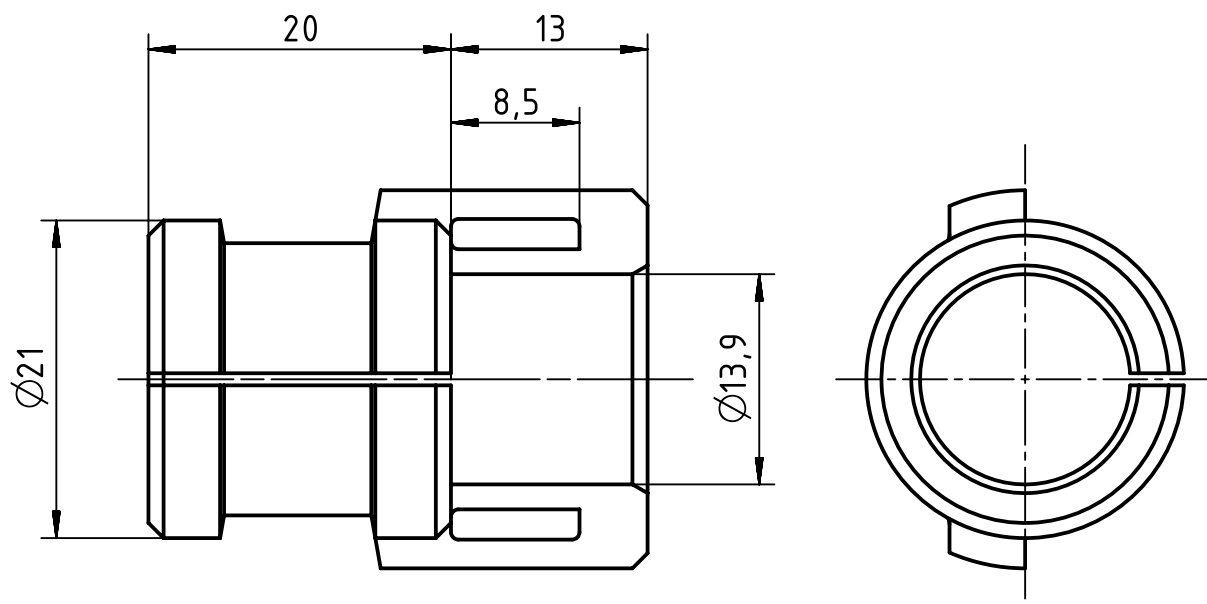

A

B

C

D

suitable cable \varnothing 13-14mm

	All rights reserved Department EL PD	All Dimensions in mm Original Size DIN A4		Scale 2:1	Free size tol.		Ref.	
		HARTING Electric GmbH & Co. KG D-32339 Espelkamp		Created by DICK	Inspected by SCHNIEDER	Standardisation TIEMANNA	Date 2014-07-03	State Final Release
Title Kabeldurchführungsstülpe 13-14mm							Doc-Key / ECM-Nr. 100085381/UGD/003/A 500000076557	
Type TB				Number 09 00 000 5361			Rev. A	Page 1/1