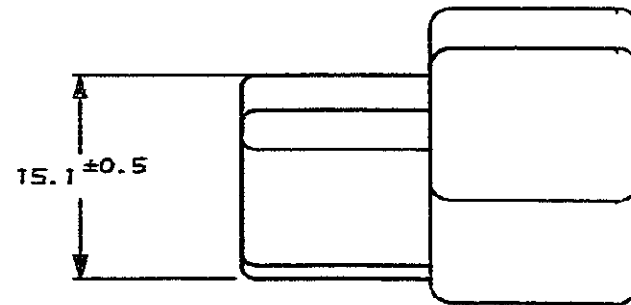

NUMBER C-172129

METRIC

PRINT DIST

ALL DIMENSIONS IN MM. DO NOT SCALE PRINT

注.

- 1. 嵌合する相手ハウジングは型番172130
- 2. 使用端子は型番170340, 170341, 170349

NOTE.

- 1. THE MATING PLUG HOUSING, P/N 172130
- 2. APPLIED CONTACT, P/N 170340, 170341, 170349