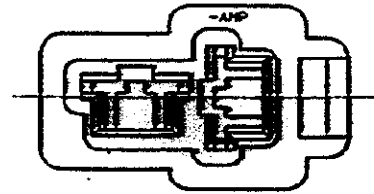

NUMBER C-172129

METRIC

PRINT DIST

ALL DIMENSIONS IN MM. DO NOT SCALE PRINT

注.

- 1. 嵌合する相手ハウジングは型番172130
- 2. 使用端子は型番170340, 170341, 170349

NOTE.

- 1. THE MATING PLUG HOUSING, P/N 172130
- 2. APPLIED CONTACT, P/N 170340, 170341, 170349