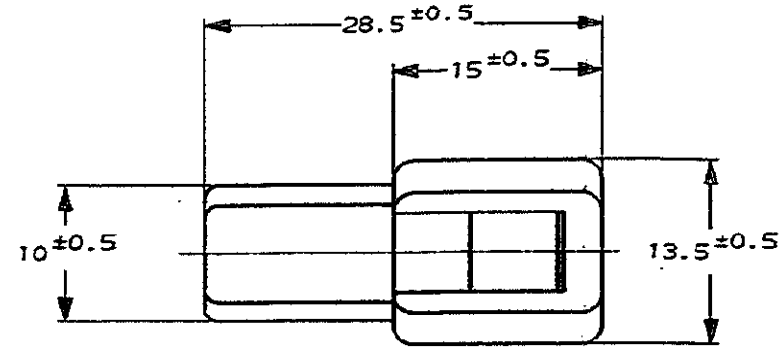

NUMBER C-172129

METRIC

PRINT DIST

ALL DIMENSIONS IN MM. DO NOT SCALE PRINT

注.

- 1. 嵌合する相手ハウジングは型番172130
- 2. 使用端子は型番170340, 170341, 170349

NOTE.

- 1. THE MATING PLUG HOUSING, P/N 172130
- 2. APPLIED CONTACT, P/N 170340, 170341, 170349