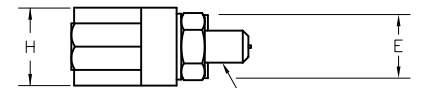

POSITION #1

POSITION #1

PLUG

#2-56 JACKSCREW
(2 PLCS)
SEE PAGE MA-5

RECEPTACLE

#2-56 JACKPOST
(2 PLCS)
SEE PAGE MA-5

DIMENSIONS									
SIZE	CONTACT ROWS	A	B		C	D	E	H	HARDWARE
			PLUG MAX	RCPT MAX					
9	2	.778	.292	.378	.398	.565	.173	.208	#2-56 UNC THD (.092 DIA THRU)
15		.928	.442	.528	.548	.715			
21		1.078	.592	.678	.698	.865			
25		1.178	.692	.778	.798	.965			
31		1.328	.842	.928	.948	1.115			
37		1.478	.992	1.078	1.098	1.265			
51	3	1.428	.942	1.028	1.048	1.215	.220	.250	