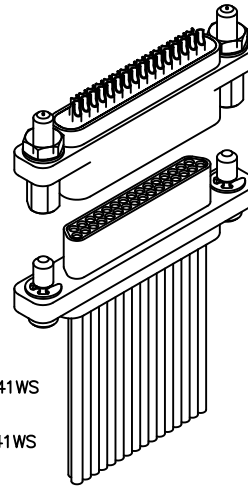

Cable to Cable

.050"

9 thru 51 Contacts

Low Profile Metal

MQ

Low Profile Plastic

MP