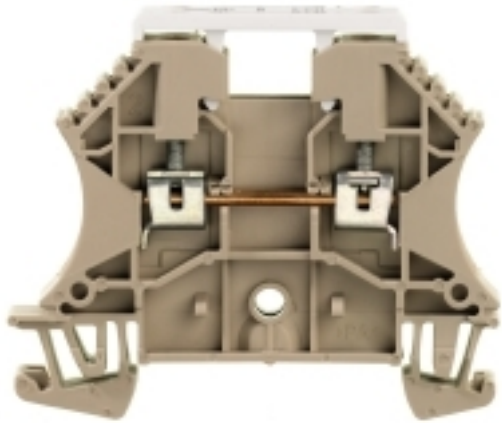

**W-Series
WDU 2.5/TC TYP SR**

Weidmüller Interface GmbH & Co. KG
Klingenbergstraße 16
D-32758 Detmold
Germany
Fon: +49 5231 14-0
Fax: +49 5231 14-292083
www.weidmueller.com

The versatile and extensive range of products - from 0.05 mm² to 300 mm² - means that you have diverse options for your applications at your disposal. Hardened steel for mechanical strength and high-quality tinned copper for optimum conductivity. All materials comply with RoHS requirements and have been tested to current environment guidelines.

General ordering data

Type	WDU 2.5/TC TYP SR
Order No.	1024400000
Version	W-Series, Feed-through terminal, Thermocouple, Rated cross-section: 2.5 mm², Screw connection
GTIN (EAN)	4008190116675
Qty.	50 pc(s).