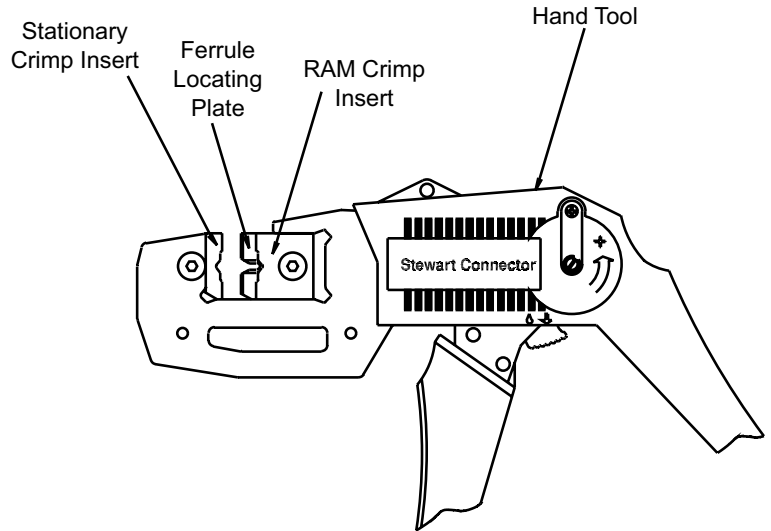

Ferrule Crimp Tools

Step 1: Select cable diameter

Step 2: Select ferrule crimp tool kit*

Cable Diameter	Ferrule Crimp Tool Kit
.120 - .129	2912501-01
.130 - .139	2912502-01
.140 - .149	2912503-01
.150 - .159	2912504-01
.160 - .169	2912505-01
.170 - .179	2912506-01
.180 - .189	2912507-01
.190 - .199	2912508-01
.200 - .209	2912509-01
.210 - .219	2912510-01
.220 - .229	2912511-01
.230 - .239	2912512-01
.240 - .249	2912513-01
.250 - .259	2912514-01
.260 - .269	2912585-01

*Kit includes: Hand Tool, Stationary Crimp Insert, Ram Crimp Insert, and Ferrule Locating Plate

OR

If you already have a Ferrule Crimp Tool, select the componets you need for your cable diameter

Hand Tool	Stationary Crimp Insert	Ram Crimp Insert	Ferrule Locating Plate	Cable Diameter
2940211-01	294515-01	291516-01	2912517-01	.120 - .129
2940211-01	294515-01	291516-01	2912518-01	.130 - .139
2940211-01	294515-01	291516-01	2912519-01	.140 - .149
2940211-01	2912520-01	2912521-01	2912522-01	.150 - .159
2940211-01	2912520-01	2912521-01	2912523-01	.160 - .169
2940211-01	2912520-01	2912521-01	2912524-01	.170 - .179
2940211-01	2912525-01	2912526-01	2912527-01	.180 - .189
2940211-01	2912525-01	2912526-01	2912528-01	.190 - .199
2940211-01	2912525-01	2912526-01	2912529-01	.200 - .209
2940211-01	2912530-01	2912531-01	2912532-01	.210 - .219
2940211-01	2912530-01	2912531-01	2912533-01	.220 - .229
2940211-01	2912530-01	2912531-01	2912534-01	.230 - .239
2940211-01	2912535-01	2912536-01	2912537-01	.240 - .249
2940211-01	2912535-01	2912536-01	2912538-01	.250 - .259
2940211-01	2912582-01	2912583-01	2912584-01	.260 - .269