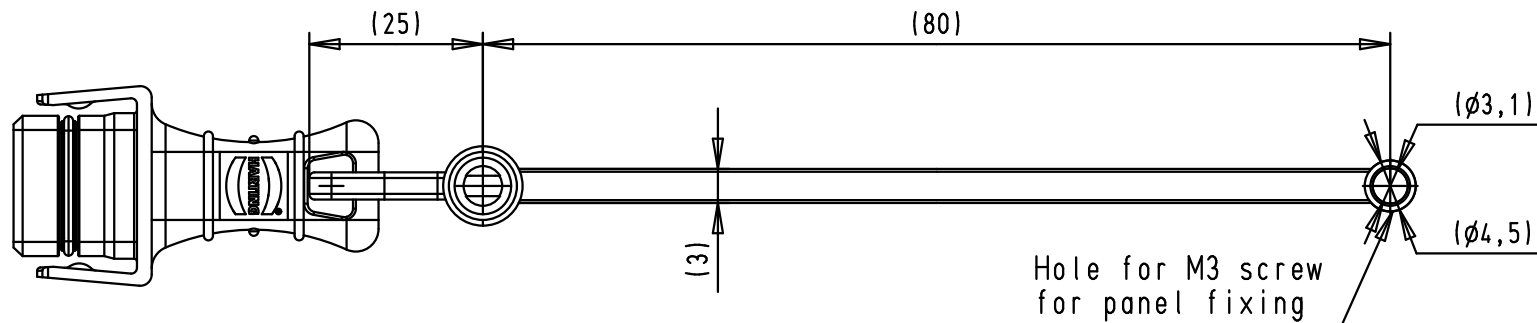

C

B

Preconised range screwing torque for M3 screw: 0.3N.m to 0.35N.m