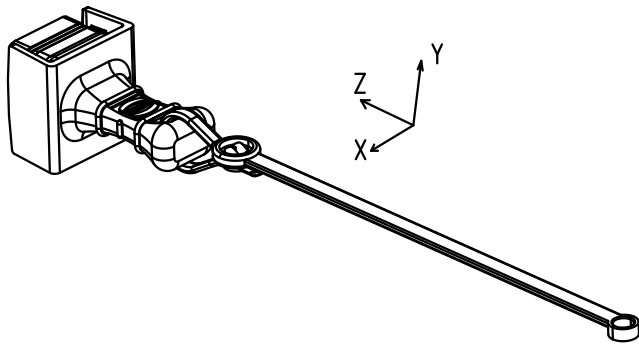

Preconised range screwing torque for M3 screw: 0.3N.m to 0.35N.m

Part Number	Description	Quantity
09 45 845 0009	IP67 easy dust cap + fixing cord	1
09 45 845 0009 XL	IP67 easy dust cap + fixing cord	100

A

36239	18/03/11	AB		Dat.	Name	 All Dim. in mm Orig. Size DIN A 4	RJ Industrial IP67 Easy dust cap for Push-Pull receptacle with fixing cord and hole for M3 screw	Maßstab/ Scale 1.5:1
35667	05/03/09	AB	Detail.	19Sep2007	ED			
35633	15/12/08	AB	Insp.					
35052	30May2008	AB	Stand.					
34912	10Apr2008	AB						
34766	15Oct2007	ED						
Mod.	Dat.	Name	HARTING EURL F-95972 Paris				TB 09 45 845 0009 Sub.	Blatt/ Page 1 / 1