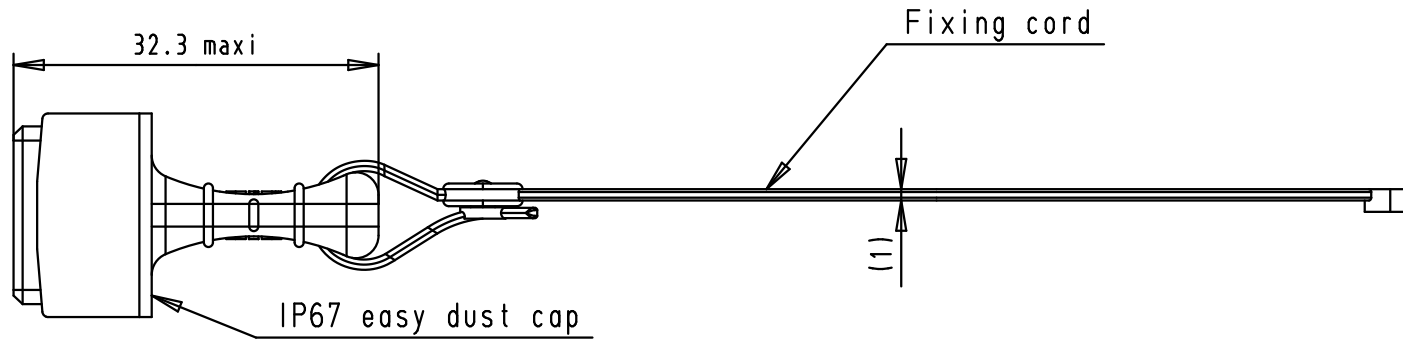

5

4

3

2

1

D

C

B

Preconised range screwing torque for M3 screw: 0.3N.m to 0.35N.m

Part Number	Description	Quantity
09 45 845 0009	IP67 easy dust cap + fixing cord	1
09 45 845 0009 XL	IP67 easy dust cap + fixing cord	100

A

36239	18/03/11	AB		Dat.	Name	 All Dim. in mm Orig. Size DIN A 4	RJ Industrial IP67 Easy dust cap for Push-Pull receptacle with fixing cord and hole for M3 screw	Maßstab/ Scale 1.5:1
35667	05/03/09	AB	Detail.	19Sep2007	ED			
35633	15/12/08	AB	Insp.					
35052	30May2008	AB	Stand.					
34912	10Apr2008	AB						
34766	15Oct2007	ED						
Mod.	Dat.	Name	HARTING EURL F-95972 Paris				TB 09 45 845 0009 Sub.	Blatt/ Page 1 / 1