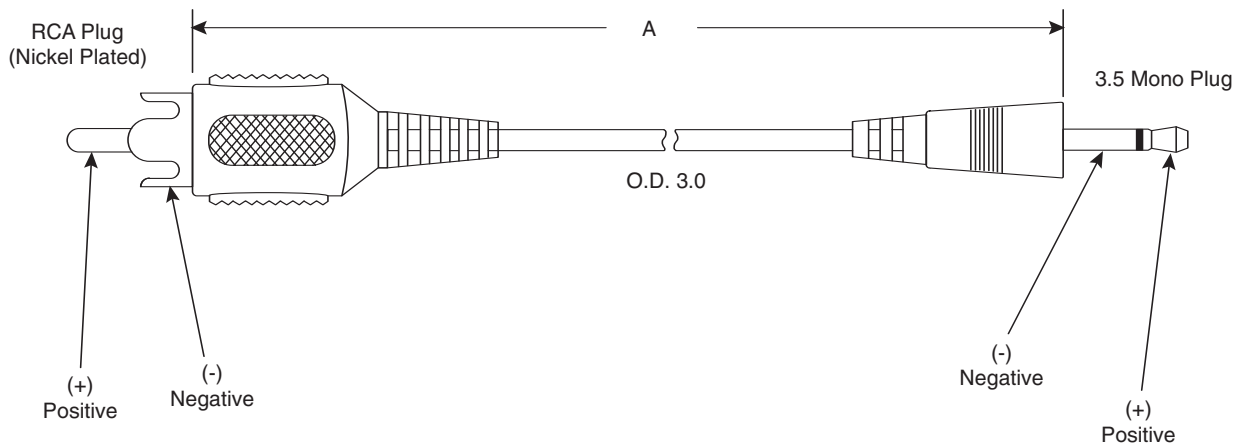

# RCA Phono Type Cable

172-0002, 172-0012, 172-0013

RCA Phono Type Cable

DIMENSIONS: IN

SPECIFICATIONS	
Type:	Single Shield Black Cable

Mouser Stock No.	Color	Length (A)
172-0002	Black	72
172-0012	Black	36
172-0013	Black	120