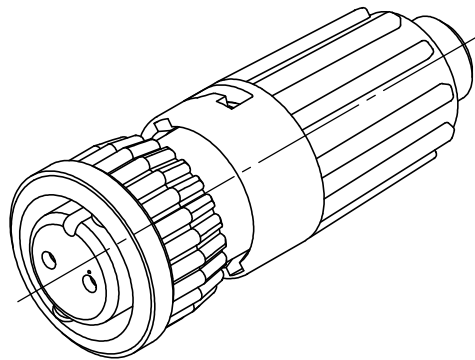

NOTES:

1. ALL PARTS TO BE BULK PACKED.
2. CONTACTS ARE ASSEMBLED INTO THE CONNECTOR.
3. ALL DIMENSIONS ARE REFERENCE ONLY UNLESS OTHERWISE STATED.

ASSY P/N	GROMMET SIZE
6282-XSG-513	.148 GROMMET I.D. FOR CABLE O.D. .13-.15 [3.3-3.8mm]
6282-XSG-516	.176 GROMMET I.D. FOR CABLE O.D. .16-.18 [4.1-4.6mm]
6282-XSG-519	.206 GROMMET I.D. FOR CABLE O.D. .19-.21 [4.8-5.3mm]
6282-XSG-522	.245 GROMMET I.D. FOR CABLE O.D. .22-.25 [5.6-6.3mm]
6282-XSG-526	.265 GROMMET I.D. FOR CABLE O.D. .25-.27 [6.3-6.8mm]
6282-XSG-528	.280 GROMMET I.D. FOR CABLE O.D. .26-.28 [6.6-7.1mm]

KIT P/N	NO. OF CONTACTS
6282-2SG-5XX	2 #20
6282-3SG-5XX	3 #20
6282-4SG-5XX	4 #20
6282-5SG-5XX	5 #20
6282-6SG-5XX	6 #20
6282-7SG-5XX	7 #20
6282-8SG-5XX	8 #20
6282-XSG-5XX	

GROMMET SIZE
NO. OF CONTACTS

FACE VIEWS

WIRE VIEWS

ASSEMBLED KIT
FOR CUSTOMER REFERENCE ONLY

CUSTOMER APPROVAL

THIS DOCUMENT CONTAINS CONFIDENTIAL INFORMATION PROPRIETARY TO CONXALL CORPORATION. ANY REPRODUCTION, DISCLOSURE, OR USE OF THIS DOCUMENT /INFORMATION IS EXPRESSLY PROHIBITED UNLESS AUTHORIZED IN WRITING BY CONXALL CORPORATION.

APPROVED BY: _____
DATE: _____

REV.	INIT.	DATE	DESCRIPTION
B	MA	02-11-21	UPDATED MANUFACTURING DRAWING PER ECR 9544
A	JD	09-20-17	DRAWING CREATED PER ECR 9065

ORIG. DRAWN BY: JD	DATE: 09-20-17
CHECKED BY:	
APPROVED BY:	
SCALE: NTS	SIZE: B
SHEET: 1 OF 1	
FILE: 6282-XSG-5XX	DIRECTORY: SLW

601 E. WILDWOOD VILLA PARK, IL 60181	
TITLE: CABLE CONNECTOR KIT (2-8) #20 SKT. CONTACTS (SOLDER CUP) MINI-CON-X	
CUSTOMER: STANDARD PRODUCT	
PART NUMBER: 6282-XSG-5XX	REV B

DIMENSIONS IS BRACKETS [ ] ARE METRIC

RoHS COMPLIANT

CUSTOMER PRINT

PART NUMBER: 6282-XSG-5XX