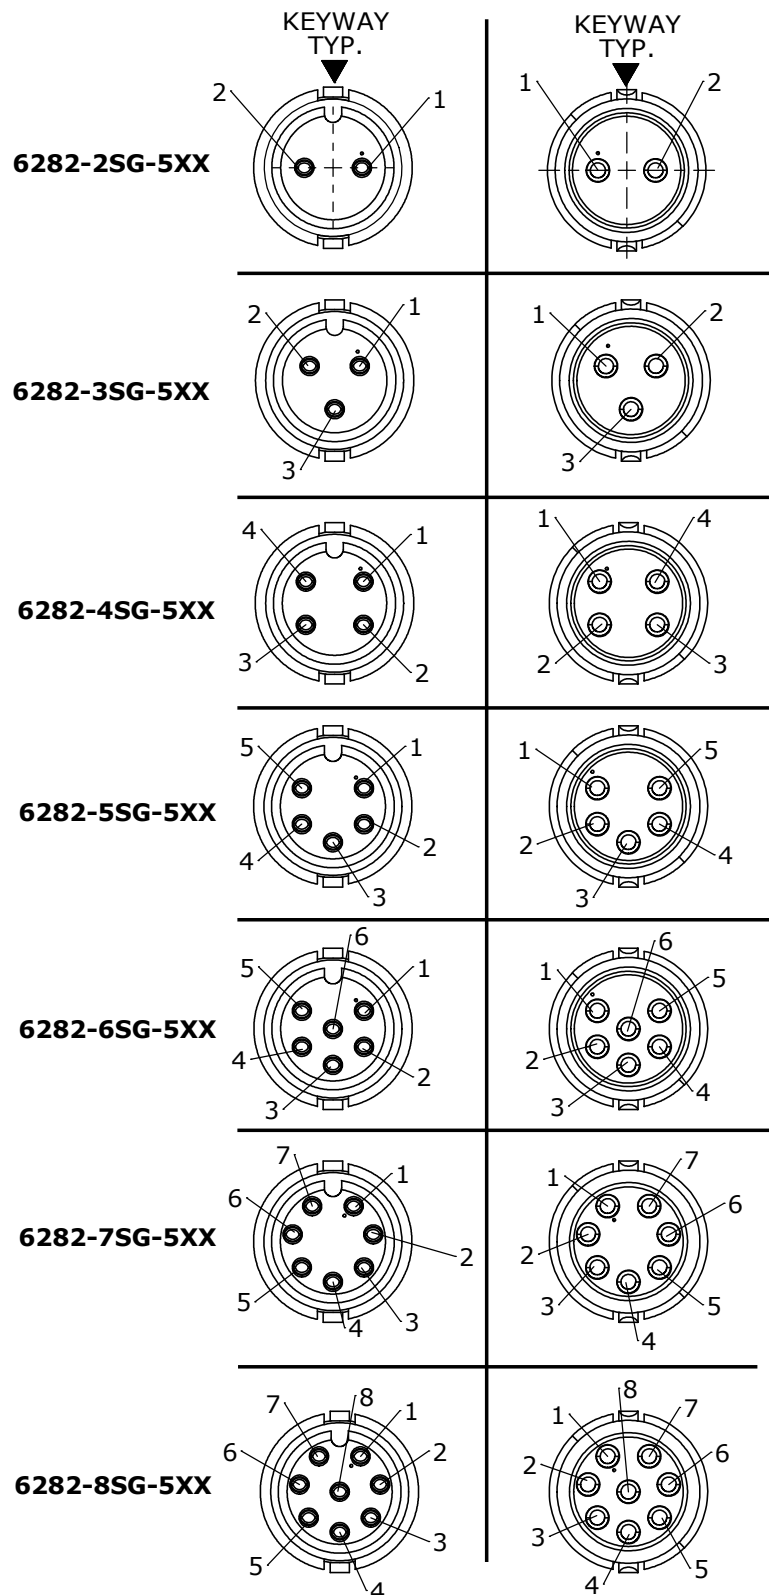

NOTES:

1. ALL PARTS TO BE BULK PACKED.
2. CONTACTS ARE ASSEMBLED INTO THE CONNECTOR.
3. ALL DIMENSIONS ARE REFERENCE ONLY UNLESS OTHERWISE STATED.

ASSY P/N	GROMMET SIZE
6282-XSG-513	.148 GROMMET I.D. FOR CABLE O.D. .13-.15 [3.3-3.8mm]
6282-XSG-516	.176 GROMMET I.D. FOR CABLE O.D. .16-.18 [4.1-4.6mm]
6282-XSG-519	.206 GROMMET I.D. FOR CABLE O.D. .19-.21 [4.8-5.3mm]
6282-XSG-522	.245 GROMMET I.D. FOR CABLE O.D. .22-.25 [5.6-6.3mm]
6282-XSG-526	.265 GROMMET I.D. FOR CABLE O.D. .25-.27 [6.3-6.8mm]
6282-XSG-528	.280 GROMMET I.D. FOR CABLE O.D. .26-.28 [6.6-7.1mm]

KIT P/N	NO. OF CONTACTS
6282-2SG-5XX	2 #20
6282-3SG-5XX	3 #20
6282-4SG-5XX	4 #20
6282-5SG-5XX	5 #20
6282-6SG-5XX	6 #20
6282-7SG-5XX	7 #20
6282-8SG-5XX	8 #20
6282-XSG-5XX	

GROMMET SIZE
NO. OF CONTACTS

FACE VIEWS

WIRE VIEWS

ASSEMBLED KIT
FOR CUSTOMER REFERENCE ONLY

CUSTOMER APPROVAL

THIS DOCUMENT CONTAINS CONFIDENTIAL INFORMATION PROPRIETARY TO CONXALL CORPORATION. ANY REPRODUCTION, DISCLOSURE, OR USE OF THIS DOCUMENT /INFORMATION IS EXPRESSLY PROHIBITED UNLESS AUTHORIZED IN WRITING BY CONXALL CORPORATION.

APPROVED BY: _____
DATE: _____

REV.	INIT.	DATE	DESCRIPTION
B	MA	02-11-21	UPDATED MANUFACTURING DRAWING PER ECR 9544
A	JD	09-20-17	DRAWING CREATED PER ECR 9065

ORIG. DRAWN BY: JD	DATE: 09-20-17
CHECKED BY:	
APPROVED BY:	
SCALE: NTS	SIZE: B
SHEET: 1 OF 1	
FILE: 6282-XSG-5XX	DIRECTORY: SLW

601 E. WILDWOOD VILLA PARK, IL 60181	
TITLE: CABLE CONNECTOR KIT (2-8) #20 SKT. CONTACTS (SOLDER CUP) MINI-CON-X	
CUSTOMER: STANDARD PRODUCT	
PART NUMBER: 6282-XSG-5XX	REV B

DIMENSIONS IS BRACKETS [ ] ARE METRIC

RoHS COMPLIANT

CUSTOMER PRINT

PART NUMBER: 6282-XSG-5XX