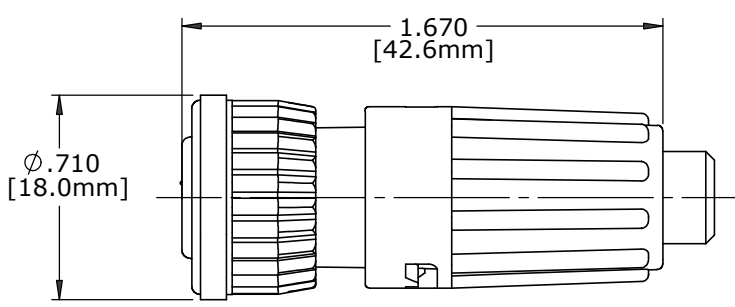

NOTES:

1. ALL PARTS TO BE BULK PACKED.
2. CONTACTS ARE ASSEMBLED INTO THE CONNECTOR.
3. ALL DIMENSIONS ARE REFERENCE ONLY UNLESS OTHERWISE STATED.

ASSY P/N	GROMMET SIZE
6282-XSG-513	.148 GROMMET I.D. FOR CABLE O.D. .13-.15 [3.3-3.8mm]
6282-XSG-516	.176 GROMMET I.D. FOR CABLE O.D. .16-.18 [4.1-4.6mm]
6282-XSG-519	.206 GROMMET I.D. FOR CABLE O.D. .19-.21 [4.8-5.3mm]
6282-XSG-522	.245 GROMMET I.D. FOR CABLE O.D. .22-.25 [5.6-6.3mm]
6282-XSG-526	.265 GROMMET I.D. FOR CABLE O.D. .25-.27 [6.3-6.8mm]
6282-XSG-528	.280 GROMMET I.D. FOR CABLE O.D. .26-.28 [6.6-7.1mm]

KIT P/N	NO. OF CONTACTS
6282-2SG-5XX	2 #20
6282-3SG-5XX	3 #20
6282-4SG-5XX	4 #20
6282-5SG-5XX	5 #20
6282-6SG-5XX	6 #20
6282-7SG-5XX	7 #20
6282-8SG-5XX	8 #20
6282-XSG-5XX	

GROMMET SIZE
NO. OF CONTACTS

FACE VIEWS

WIRE VIEWS

ASSEMBLED KIT
FOR CUSTOMER REFERENCE ONLY

CUSTOMER APPROVAL

THIS DOCUMENT CONTAINS CONFIDENTIAL INFORMATION PROPRIETARY TO CONXALL CORPORATION. ANY REPRODUCTION, DISCLOSURE, OR USE OF THIS DOCUMENT /INFORMATION IS EXPRESSLY PROHIBITED UNLESS AUTHORIZED IN WRITING BY CONXALL CORPORATION.

APPROVED BY: _____
DATE: _____

REV.	INIT.	DATE	DESCRIPTION
B	MA	02-11-21	UPDATED MANUFACTURING DRAWING PER ECR 9544
A	JD	09-20-17	DRAWING CREATED PER ECR 9065

ORIG. DRAWN BY: JD	DATE: 09-20-17
CHECKED BY:	
APPROVED BY:	
SCALE: NTS	SIZE: B
SHEET: 1 OF 1	
FILE: 6282-XSG-5XX	DIRECTORY: SLW

601 E. WILDWOOD VILLA PARK, IL 60181	
TITLE: CABLE CONNECTOR KIT (2-8) #20 SKT. CONTACTS (SOLDER CUP) MINI-CON-X	
CUSTOMER: STANDARD PRODUCT	
PART NUMBER: 6282-XSG-5XX	REV B

DIMENSIONS IS BRACKETS [ ] ARE METRIC

RoHS COMPLIANT

CUSTOMER PRINT

PART NUMBER: 6282-XSG-5XX