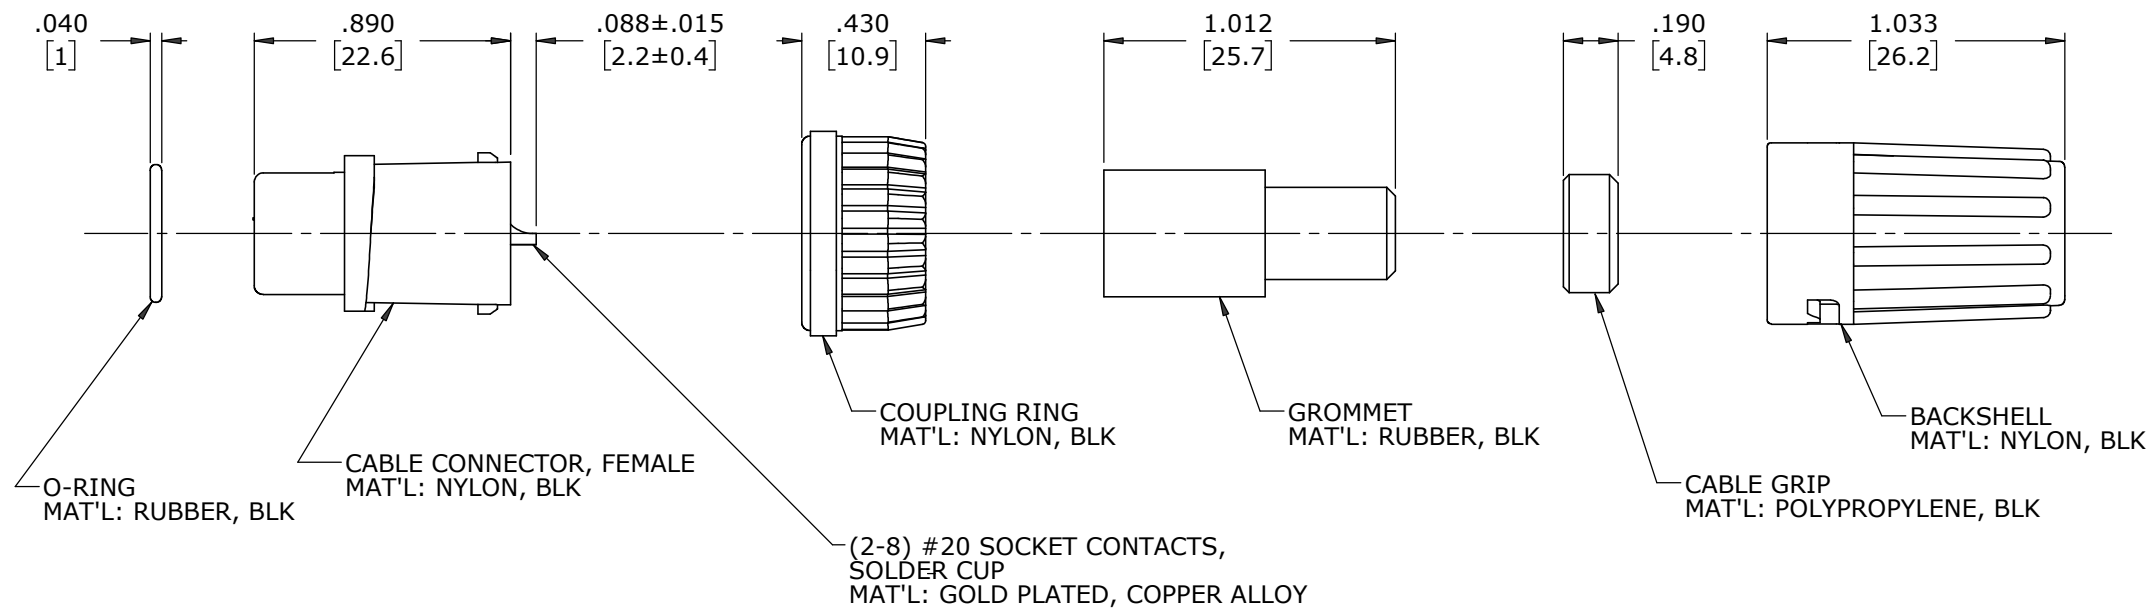

NOTES:

1. ALL PARTS TO BE BULK PACKED.
2. CONTACTS ARE ASSEMBLED INTO THE CONNECTOR.
3. ALL DIMENSIONS ARE REFERENCE ONLY UNLESS OTHERWISE STATED.

ASSY P/N	GROMMET SIZE
6282-XSG-513	.148 GROMMET I.D. FOR CABLE O.D. .13-.15 [3.3-3.8mm]
6282-XSG-516	.176 GROMMET I.D. FOR CABLE O.D. .16-.18 [4.1-4.6mm]
6282-XSG-519	.206 GROMMET I.D. FOR CABLE O.D. .19-.21 [4.8-5.3mm]
6282-XSG-522	.245 GROMMET I.D. FOR CABLE O.D. .22-.25 [5.6-6.3mm]
6282-XSG-526	.265 GROMMET I.D. FOR CABLE O.D. .25-.27 [6.3-6.8mm]
6282-XSG-528	.280 GROMMET I.D. FOR CABLE O.D. .26-.28 [6.6-7.1mm]

KIT P/N	NO. OF CONTACTS
6282-2SG-5XX	2 #20
6282-3SG-5XX	3 #20
6282-4SG-5XX	4 #20
6282-5SG-5XX	5 #20
6282-6SG-5XX	6 #20
6282-7SG-5XX	7 #20
6282-8SG-5XX	8 #20
6282-XSG-5XX	

GROMMET SIZE
NO. OF CONTACTS

FACE VIEWS

WIRE VIEWS

ASSEMBLED KIT
FOR CUSTOMER REFERENCE ONLY

CUSTOMER APPROVAL

THIS DOCUMENT CONTAINS CONFIDENTIAL INFORMATION PROPRIETARY TO CONXALL CORPORATION. ANY REPRODUCTION, DISCLOSURE, OR USE OF THIS DOCUMENT /INFORMATION IS EXPRESSLY PROHIBITED UNLESS AUTHORIZED IN WRITING BY CONXALL CORPORATION.

APPROVED BY: _____
DATE: _____

REV.	INIT.	DATE	DESCRIPTION
B	MA	02-11-21	UPDATED MANUFACTURING DRAWING PER ECR 9544
A	JD	09-20-17	DRAWING CREATED PER ECR 9065

ORIG. DRAWN BY: JD	DATE: 09-20-17
CHECKED BY:	
APPROVED BY:	
SCALE: NTS	SIZE: B
SHEET: 1 OF 1	
FILE: 6282-XSG-5XX	DIRECTORY: SLW

601 E. WILDWOOD VILLA PARK, IL 60181	
TITLE: CABLE CONNECTOR KIT (2-8) #20 SKT. CONTACTS (SOLDER CUP) MINI-CON-X	
CUSTOMER: STANDARD PRODUCT	
PART NUMBER: 6282-XSG-5XX	REV B

DIMENSIONS IS BRACKETS [ ] ARE METRIC

RoHS COMPLIANT

CUSTOMER PRINT

PART NUMBER: 6282-XSG-5XX