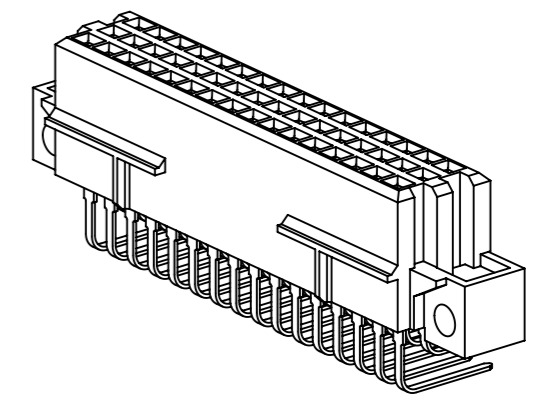

48 signal contacts

X = position with contact

□ = position without contact

1 further information see: DS 09732200201

09 28 248 6801	2
09 28 248 2801	1
part no.	performance level 1

	All Dimensions in mm Original Size DIN A3	Scale 2:1	Free size tol. complementary IEC 60603-2	Ref.
	All rights reserved Department EC PD - DE	Created by HASELOH	Inspected by WOLF	Standardisation HOFFMANN
HARTING Electronics GmbH D-32339 Espelkamp	Title DIN Signal type 2R female 48-pole		Date 2016-11-30	State Final Release
	Type TB	Number 0928248X801	Doc-Key / ECM-Nr. 100613548/UGD/013/B 500000112114	Rev. B
				Page 1/1