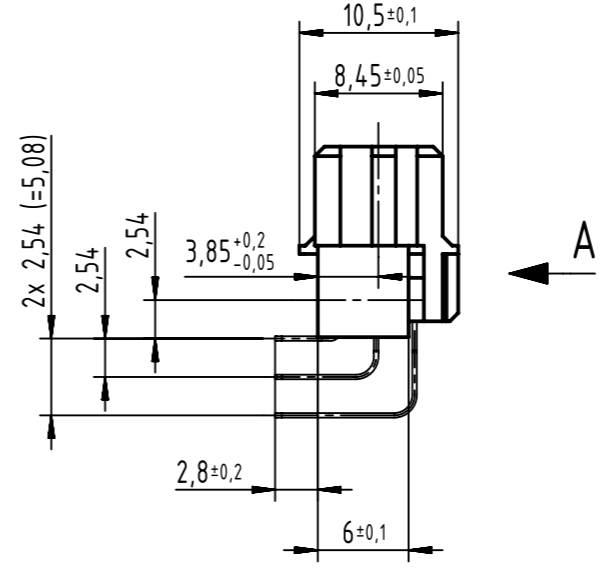

48 signal contacts

X = position with contact

□ = position without contact

1 further information see: DS 09732200201

09 28 248 6801	2
09 28 248 2801	1
part no.	performance level 1

	All Dimensions in mm Original Size DIN A3	Scale 2:1	Free size tol. complementary IEC 60603-2	Ref.
	All rights reserved Department EC PD - DE	Created by HASELOH	Inspected by WOLF	Standardisation HOFFMANN
HARTING Electronics GmbH D-32339 Espelkamp	Title DIN Signal type 2R female 48-pole		Date 2016-11-30	State Final Release
	Type TB	Number 0928248X801	Doc-Key / ECM-Nr. 100613548/UGD/013/B 500000112114	Rev. B
				Page 1/1