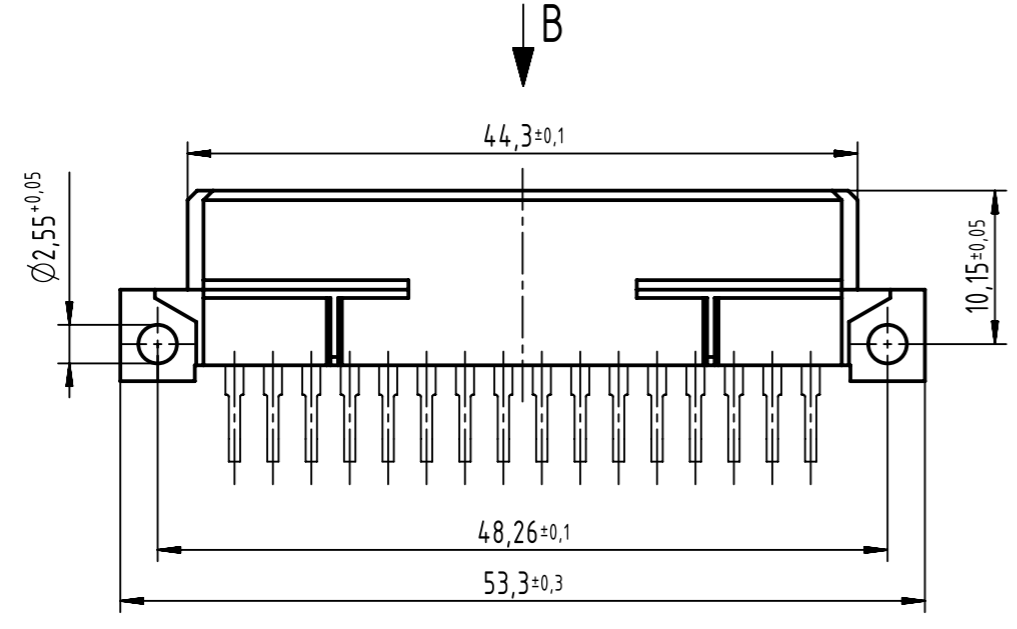

48 signal contacts

X = position with contact

□ = position without contact

1 further information see: DS 09732200201

09 28 248 6801	2
09 28 248 2801	1
part no.	performance level 1

	All Dimensions in mm Original Size DIN A3	Scale 2:1	Free size tol. complementary IEC 60603-2	Ref.
	All rights reserved Department EC PD - DE	Created by HASELOH	Inspected by WOLF	Standardisation HOFFMANN
HARTING Electronics GmbH D-32339 Espelkamp	Title DIN Signal type 2R female 48-pole		Date 2016-11-30	State Final Release
	Type TB	Number 0928248X801	Doc-Key / ECM-Nr. 100613548/UGD/013/B 500000112114	Rev. B
				Page 1/1