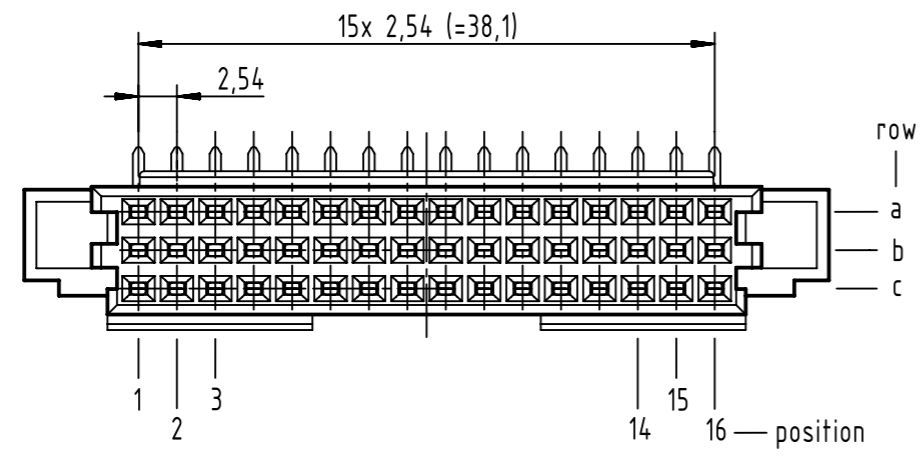

48 signal contacts

X = position with contact

□ = position without contact

1 further information see: DS 09732200201

09 28 248 6801	2
09 28 248 2801	1
part no.	performance level 1

	All Dimensions in mm Original Size DIN A3	Scale 2:1	Free size tol. complementary IEC 60603-2	Ref.
	All rights reserved Department EC PD - DE	Created by HASELOH	Inspected by WOLF	Standardisation HOFFMANN
HARTING Electronics GmbH D-32339 Espelkamp	Title DIN Signal type 2R female 48-pole		Date 2016-11-30	State Final Release
	Type TB	Number 0928248X801	Doc-Key / ECM-Nr. 100613548/UGD/013/B 500000112114	Rev. B
				Page 1/1