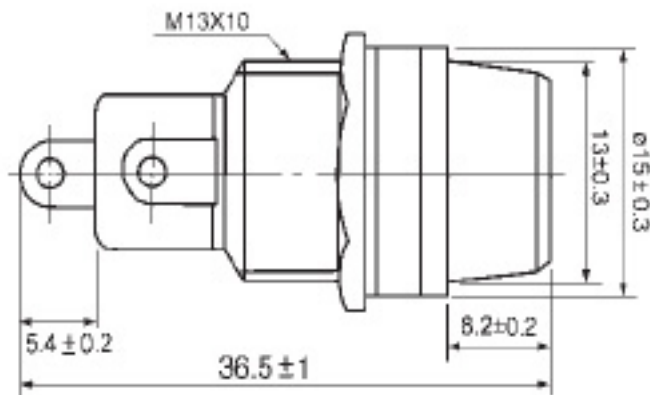

## Fuse holders \* Fuse Clips

KLS5-254 Pane Mount Fuse Holder For Fuse 5.2×20mm

### Product Information

Suitable fuse: 5.2×20mm

Maximum rated value: 10A.250V.AC

Housing: High temperature resisting flame-retarded plastic

Pole: Silver-plating brass

## ORDER INFORMATION

Product NO.: KLS5-254

Pos. NO. \_\_\_\_\_

\_\_\_\_\_ Fuse Holder For Fuse 5.2×20mm