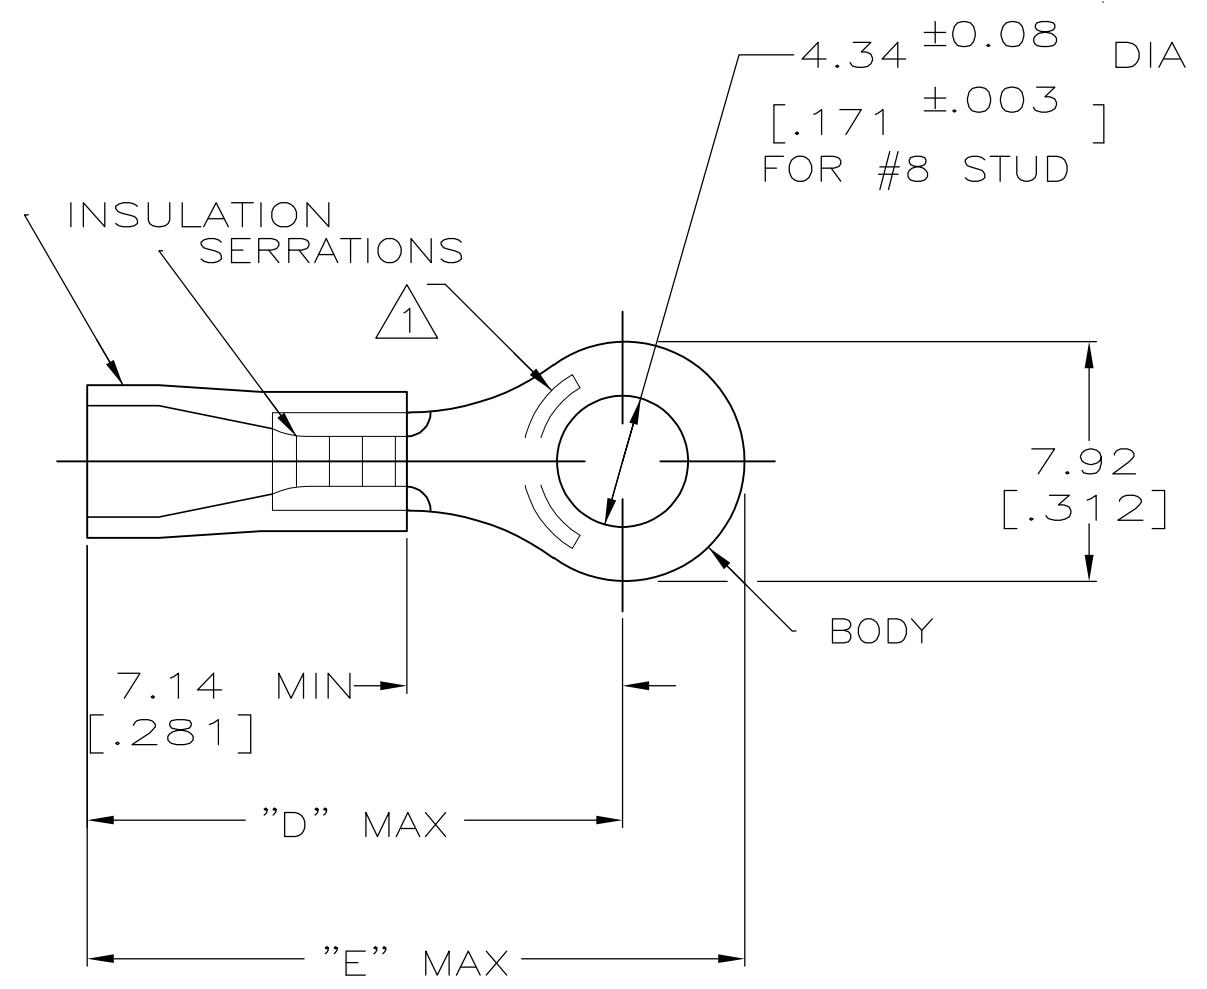

AMP WIRE RANGE	 Listed FILE E13288	 LR7189 Certified
22-16 AWG SOLID OR STRANDED	22-16 AWG SOLID OR STRANDED	22-16 AWG SOLID OR STRANDED

- △ 1 STAMP AMP 22-18* 1-2 APPROX AS SHOWN
22-16 TERMINALS ARE STAMPED 22-18 IN
ACCORDANCE WITH MILITARY SPEC MIL-T-7928
COMMERCIAL WIRE RANGE IS 22-16
- 2 TONGUE MATERIAL THK: 0.79^{±0.05} [.031^{±.002}]
- △ 3 MATERIAL: BODY - CU PER ASTM B152
SLEEVE - PVC, COLOR - RED

21.74[.856]	17.70[.697]	2.67-3.56[.105-.140]	100	LOOSE PC, BOX	8-34148-1
22.99[.905]	18.95[.746]	2.67-5.08[.105-.200]	5000	ON TAPE, REEL	2-34148-4
21.74 [.856]	17.70 [.697]	2.67-3.56 [.105-.140]	5000	ON TAPE, REEL	2-34148-1
			1000	LOOSE PIECE	34148
"E"	"D"	WIRE INSULATION DIA	QTY	PACKAGE TYPE	PART NUMBER

DIMENSIONS:
 MM [INCHES]

TOLERANCES UNLESS OTHERWISE SPECIFIED:
 0 PLC ± -
 1 PLC ± -
 2 PLC ± 0.20[.008]
 3 PLC ± -
 4 PLC ± -
 ANGLES ± -

MATERIAL
 TIN PER ASTM B545

DWN DK SCHRUM 08/06/92
 CHK RE HERSEY 11/10/92
 APVD M BARNABA 11/10/92
 PRODUCT SPEC
 UL 486A
 APPLICATION SPEC
 WEIGHT -

STE TE Connectivity

NAME
 TERMINAL, RING TONGUE,
 PLASTI-GRIP
 WIRE SIZE, 22-16 AWG

SIZE A3 CAGE CODE 00779 DRAWING NO C-34148 RESTRICTED TO -

CUSTOMER DRAWING SCALE 4:1 SHEET 1 OF 1 REV S1

Mouser Electronics