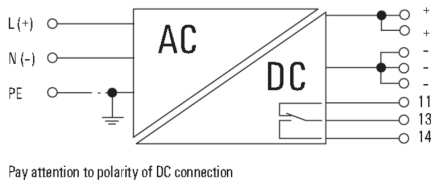

Data sheet

PROmax
PRO MAX 240W 24V 10A

Weidmüller Interface GmbH & Co. KG
Klingenbergstraße 16
D-32758 Detmold
Germany
Fon: +49 5231 14-0
Fax: +49 5231 14-292083
www.weidmueller.com

Drawings

Electric symbol