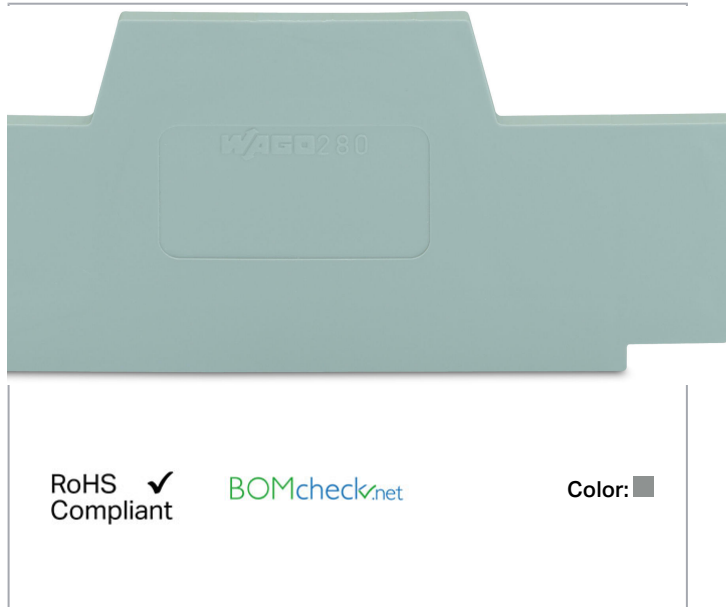

## Data sheet | Item number: 280-342

End and intermediate plate; 2.5 mm thick; gray

[www.wago.com/280-342](http://www.wago.com/280-342)

#### Material data

Color	gray
Fire load	0.112 MJ
Weight	3.7 g