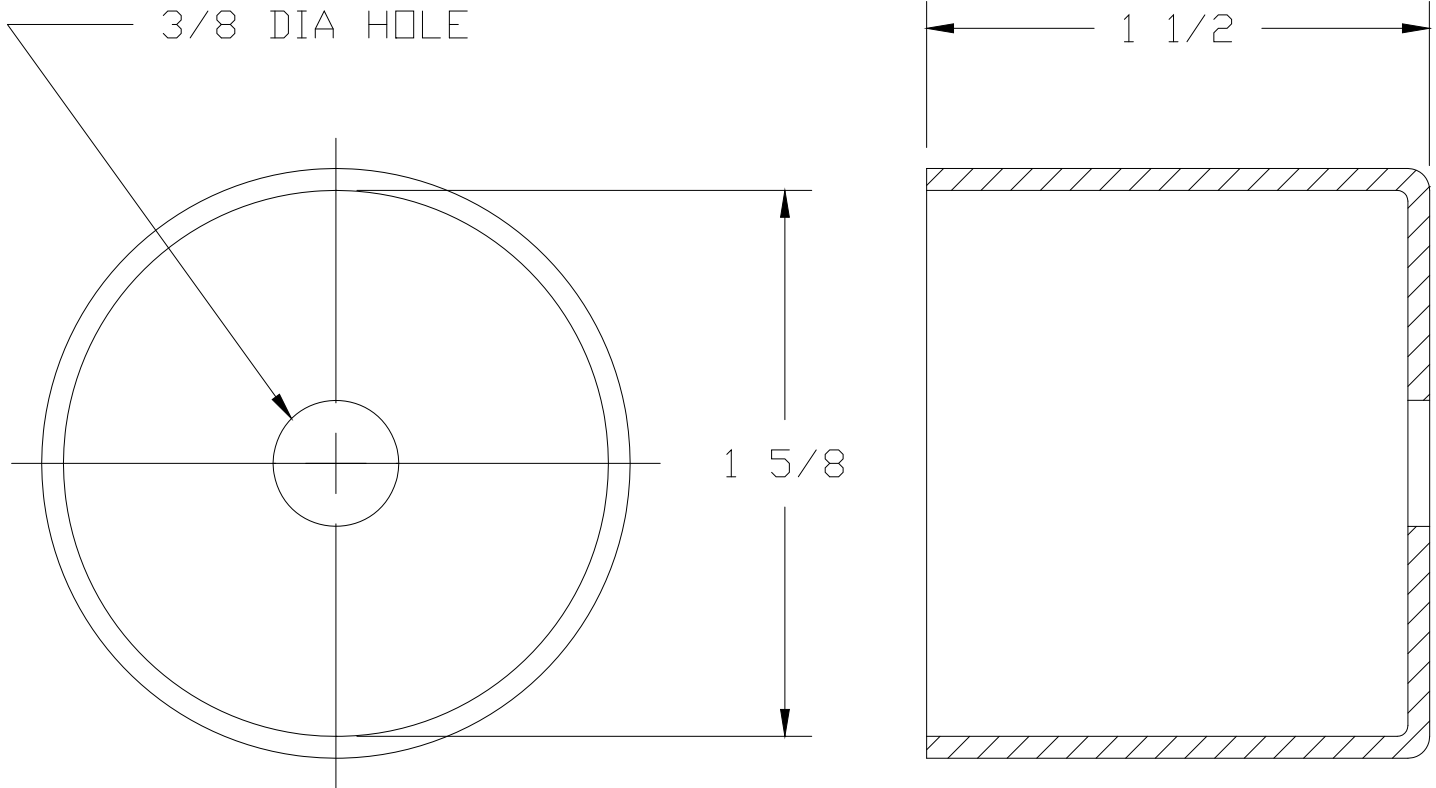

Insulating Boot

Recommended especially for 110Vac & 250Vac models, or any other classic ('SC') Sonalert[®] model where terminal insulation is desired.

Material: Vinyl Color: Black

Parts are ROHS Compliant