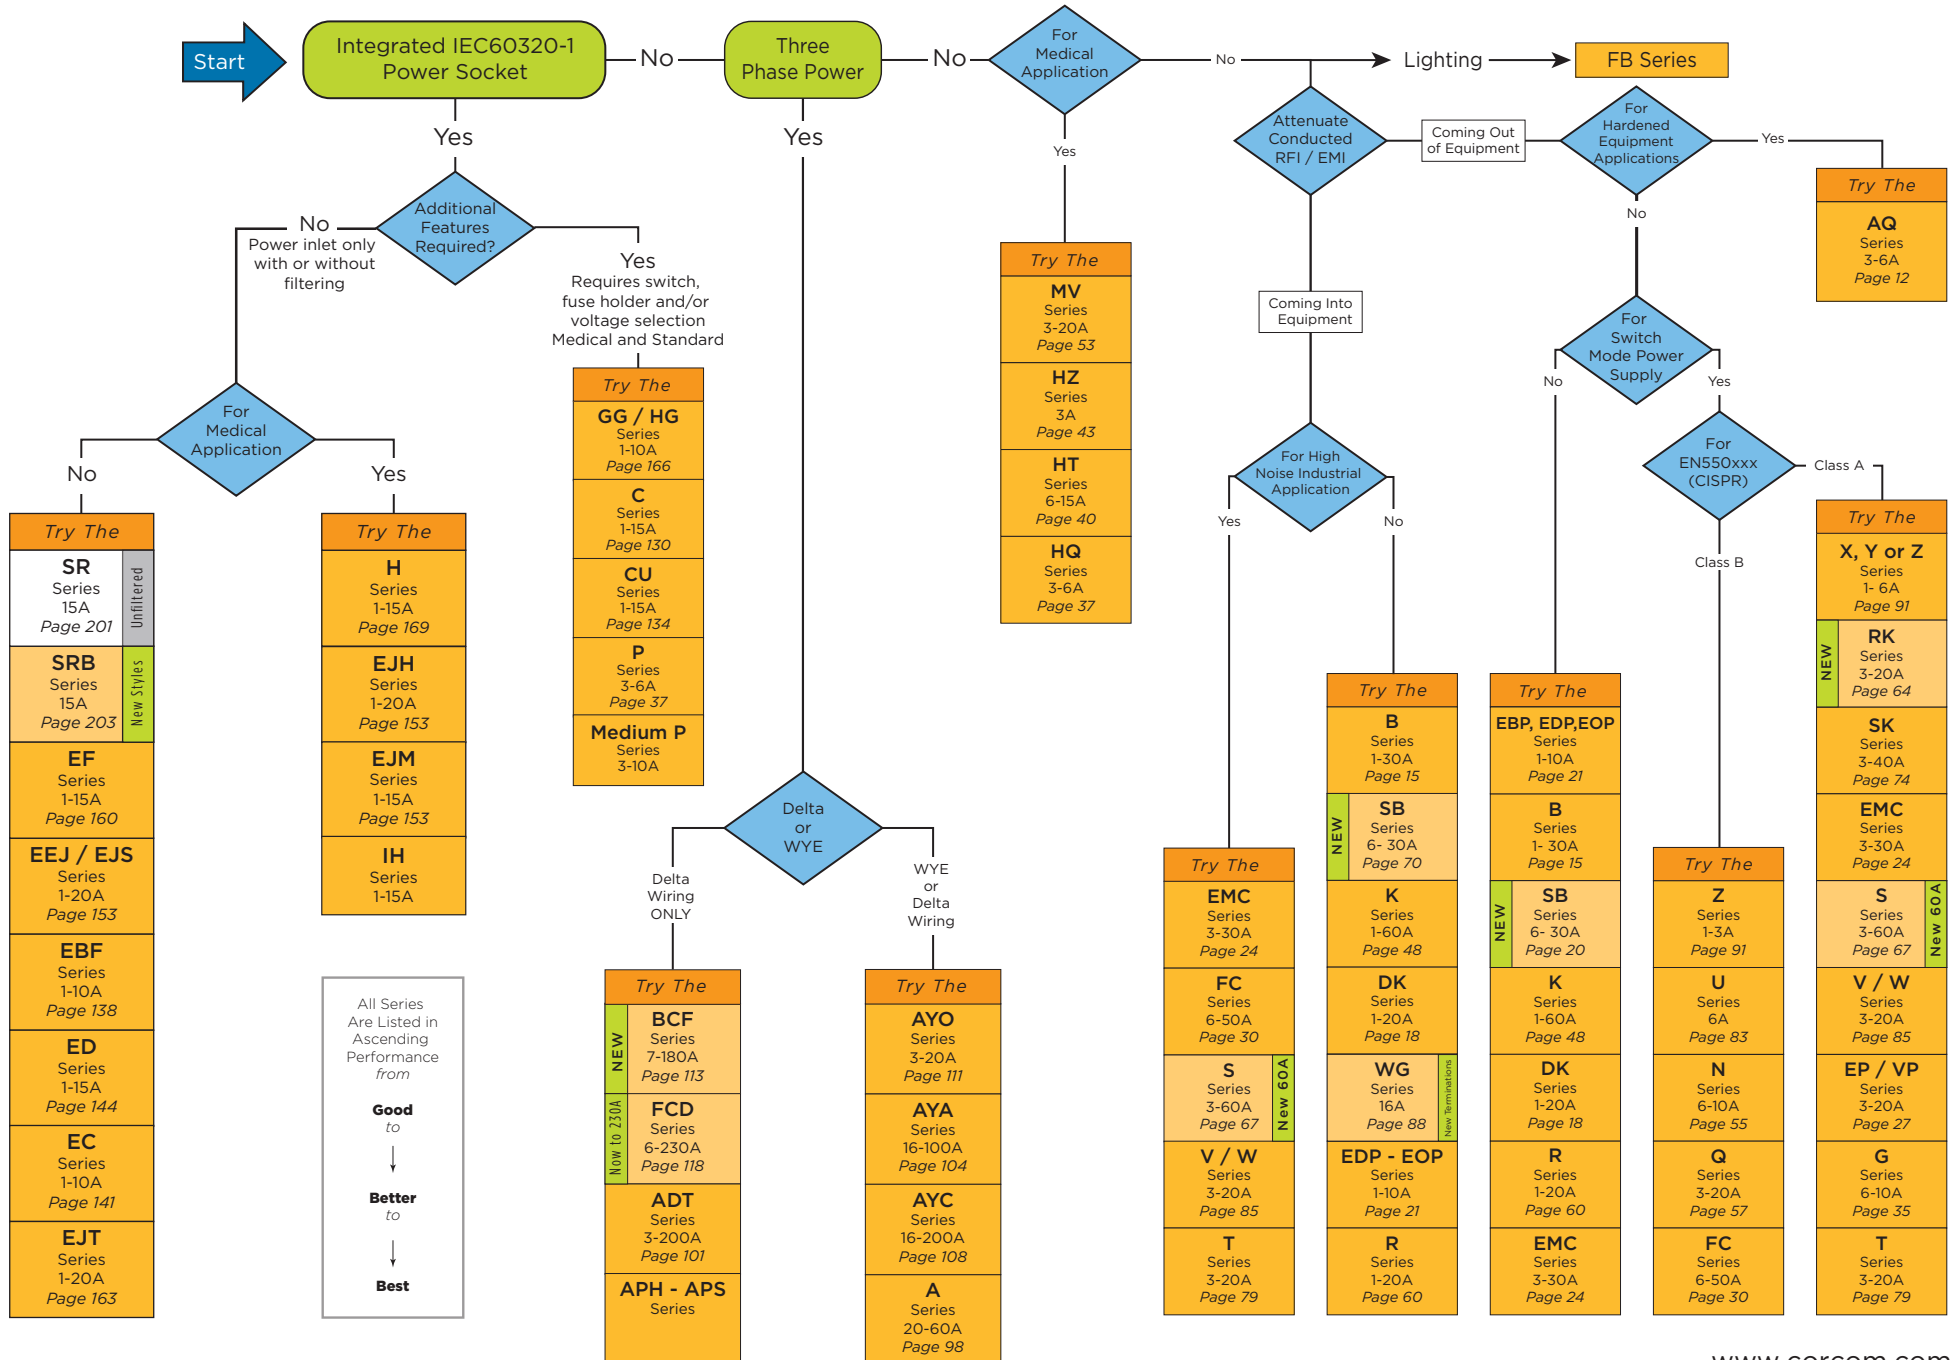

# Corcom EMI / RFI Filter Selector Chart

# Mouser Electronics

Authorized Distributor

Click to View Pricing, Inventory, Delivery & Lifecycle Information:

[TE Connectivity:](#)

[20EHZ1](#)