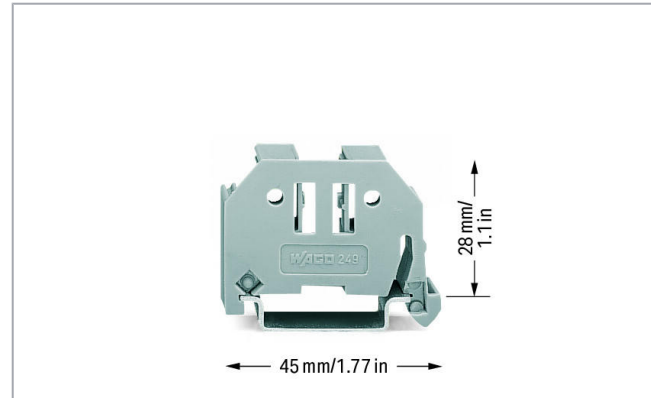

Data sheet | Item number: 249-117

Screwless end stop; 10 mm wide; for DIN-rail 35 x 15 and 35 x 7.5; gray

www.wago.com/249-117

Item description

Note:

Snap on – that's it!

Assembling the new WAGO screwless end stop is as simple and quick as snapping a WAGO rail-mount terminal block onto the rail.

Tool free!

A tool-free design allows rail-mount terminal blocks to be safely and economically secured against any movement on all DIN-35 rails per DIN EN 60715 (35 x 7.5 mm; 35 x 15 mm).

Entirely without screws!

The "secret" to a perfect fit lies in the two small clamping plates which keep the end stop in position, even if the rails are mounted vertically.

Simply snap on – that's it!

In addition, costs are significantly reduced when using large numbers of end stops.

Data

Technical data

Main product function	Mounting Accessories
Mounting type	DIN-35 rail

Physical data

Width	10 mm / 0.394 inch
Height from upper-edge of DIN-rail	28.2 mm / 1.11 inch
Depth	45 mm / 1.772 inch