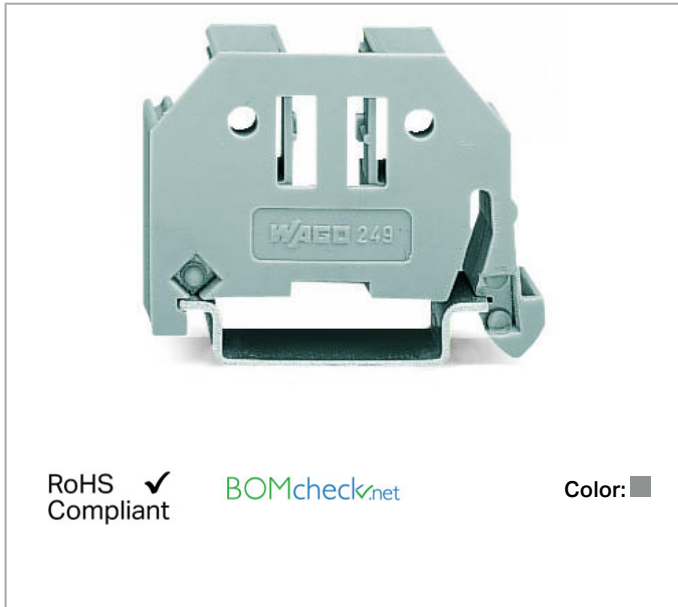

Data sheet | Item number: 249-117

Screwless end stop; 10 mm wide; for DIN-rail 35 x 15 and 35 x 7.5; gray

www.wago.com/249-117

Item description

Note:

Snap on – that's it!

Assembling the new WAGO screwless end stop is as simple and quick as snapping a WAGO rail-mount terminal block onto the rail.

Tool free!

A tool-free design allows rail-mount terminal blocks to be safely and economically secured against any movement on all DIN-35 rails per DIN EN 60715 (35 x 7.5 mm; 35 x 15 mm).

Entirely without screws!

The "secret" to a perfect fit lies in the two small clamping plates which keep the end stop in position, even if the rails are mounted vertically.

Simply snap on – that's it!

In addition, costs are significantly reduced when using large numbers of end stops.

Additional benefit: Three marker slots for all WAGO rail-mount terminal block markers and one snap-in hole for WAGO adjustable height group marker carriers offer individual marking options.

Subject to changes. Please also observe the further product documentation!