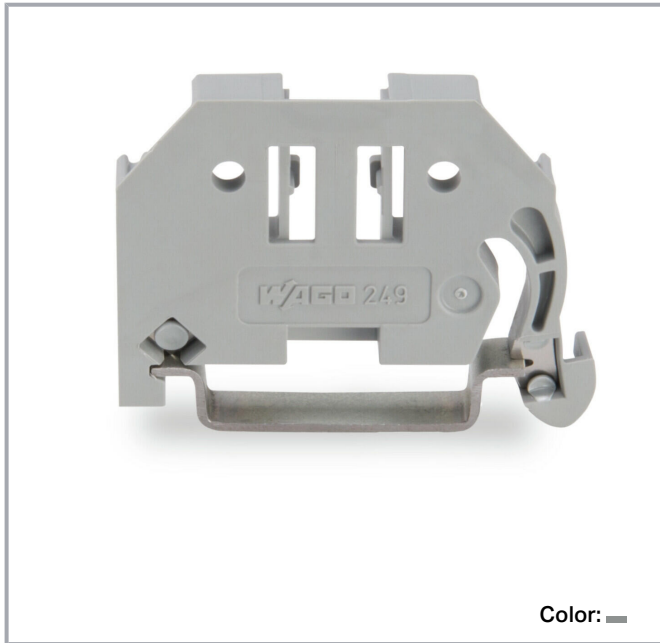

Data sheet | Item number: 249-116

Screwless end stop; 6 mm wide; for DIN-rail 35 x 15 and 35 x 7.5; gray

www.wago.com/249-116

**Data
Notes**

Note

Snap on – that's it!

Assembling the new WAGO screwless end stop is as simple and quick as snapping a WAGO rail-mount terminal block onto the rail.

Do you have any questions about our products?
We are always happy to take your call at +49 (571) 887-44222.

**Tool free!**

A tool-free design allows rail-mount terminal blocks to be safely and economically secured against any movement on all DIN-35 rails per DIN EN 60715 (35 x 7.5 mm; 35 x 15 mm).

Entirely without screws!

The "secret" to a perfect fit lies in the two small clamping plates which keep the end stop in position, even if the rails are mounted vertically.

Simply snap on – that's it!

In addition, costs are significantly reduced when using large numbers of end stops.

Main product function	Mounting accessories
Mounting type	DIN-35 rail

Physical data

Width	6 mm / 0.236 inch
Height	44 mm / 1.732 inch

Material data

Color	gray
Flammability class per UL94	V0
Fire load	0.104 MJ
Weight	3.5 g