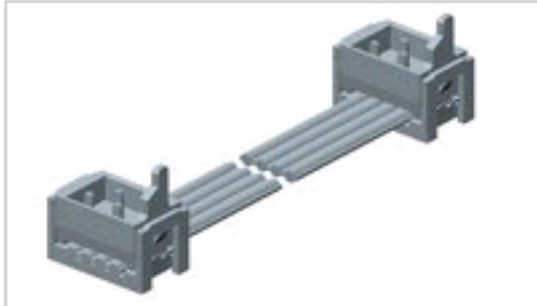

2205061-3 Product Details

[Share](#) | [Print](#) | [Email](#)

Active

Cable Assemblies

CA MICRO-MATCH MOW-MOW 6POS

2205061-3

TE Internal Number: 2205061-3

Product Highlights [View All](#)

- Industry Standard Cable Assembly Category
- Cable Assembly Type = MOW to MOW
- Input/Output (I/O) Application
- Assembly Type = 6 Position to 6 Position
- Length = .20 M

[Pricing & Availability](#)

[Request Sample](#)

[Add to My Part List](#)

[Buy Product through Distributor](#)

Feedback

[Documents](#) | [Features](#) | [Compliance](#)

Please Note:

Use the Product Drawing for all design activity

Product Type Features	
Cable Assembly Category	Industry Standard
Cable Assembly Type	MOW to MOW
Assembly Type	6 Position to 6 Position
Color	Gray
Keyed	No
Electrical Characteristics	
Insulation Resistance (MΩ)	100
Dimensions	
Length (M [ft])	0.20 [0.656]
Body Features	
Equalized	Yes
Cable Exit Type	Straight to Straight
Configuration Features	
Configuration	Double Ended
Number of Positions	6