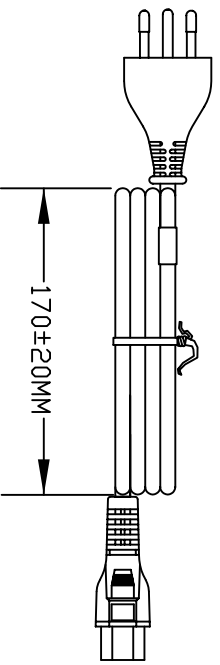

CONNECTOR TYPE:
IEC 60320 C-5

Volex
VACS XX
2.5A 250V~

MARKING DETAILS

MARKING DETAILS

VOLEX RESERVES THE RIGHT TO ALTER NON-CRITICAL DIMENSIONS WITHOUT NOTICE.

PACKAGING: FOLD & TIE

CUD

FORM IN71-07 REV.A

Proprietary Notice:

This document is the property of Volex Incorporated. The information contained herein is not to be disclosed to anyone without the express written consent of Volex Inc.

MATERIAL:
PLUG: PVC-BLACK
JACKET: PVC-BLACK
CONNECTOR: PVC-BLACK
RHS COMPLIANT

FINISH:
JACKET: SMOOTH

NOTES:

- 1) CORDAGE: H05VV-F3G 0.75sqmm, BLACK
- 2) APPROVALS: Ⓢ
- 3) RATING: 2.5 AMP/250 VOLTS
- 4) PACKAGING: 70 PIECES/CARTON

REV	SCALE	NDT TD SCALE	ECD:	ITEM DESCRIPTION	DESCRIPTION	DATE
1			N/A	CUD - NEW RELEASE	ITALIAN DETACHABLE POWER SUPPLY CORD (1.8M)	06/17/09

TOLERANCE SPECIFIED	APPROVED	DRAWN BY	DATE:
XXX ± .005 XX ± .02 .X ± .03 ANGULAR ± 1/32°	MAF	MAF	06/17/09

PART NO.
VC-2034-21-180

Mouser Electronics

Authorized Distributor

Click to View Pricing, Inventory, Delivery & Lifecycle Information: