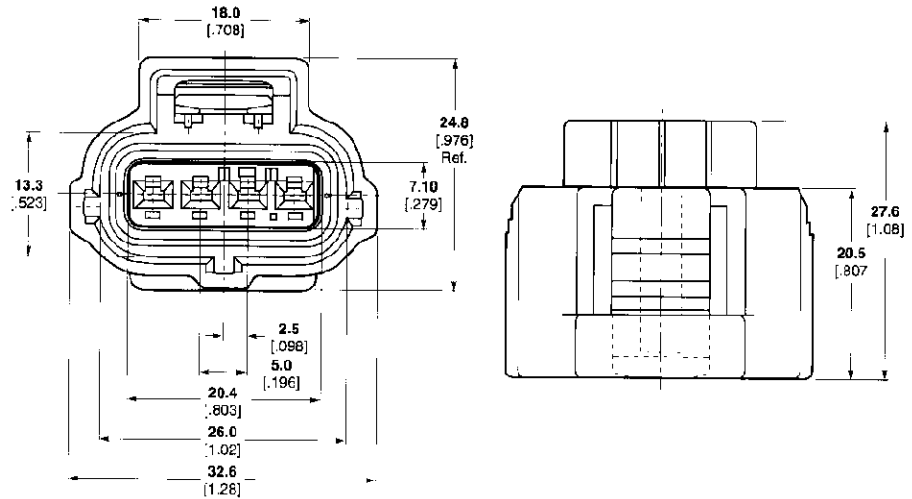

## Four Position

### Plug Assemblies

#### Material and Finish:

**Housing** Glass-filled PBT  
Standard Temp. 125°C

**Seal Ring**—Silicone

**Double-Lock Plate**—PBT, yellow