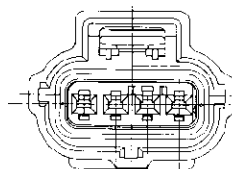

### Plug Assemblies

#### Material and Finish:

**Housing** Glass-filled PBT  
Standard Temp. 125°C

**Seal Ring**—Silicone

**Double-Lock Plate**—PBT, yellow

### Keying Options

Key A

Key B

Key C

Key D

Type	Keying	Color	Additional Notes	Part Number
Plug Assembly	A	Black		184046-1
Plug Assembly	A	Black	With CPA	184149-1
Plug Assembly	B	Black		184048-1
Plug Assembly	B	Black	With CPA	184274-1
Plug Assembly	C	Black		184050-1
Plug Assembly	C	Black	With CPA	184275-1
Plug Assembly	D	Black		184052-1
Plug Assembly	D	Black	With CPA	184276-1