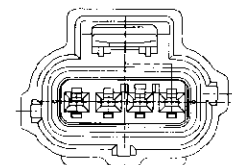

### Keying Options

Key A

Key B

Key C

Key D

Type	Keying	Color	Additional Notes	Part Number
Plug Assembly	A	Black		184046-1
Plug Assembly	A	Black	With CPA	184149-1
Plug Assembly	B	Black		184048-1
Plug Assembly	B	Black	With CPA	184274-1
Plug Assembly	C	Black		184050-1
Plug Assembly	C	Black	With CPA	184275-1
Plug Assembly	D	Black		184052-1
Plug Assembly	D	Black	With CPA	184276-1