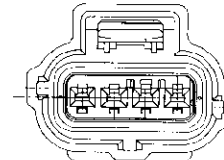

### Plug Assemblies

#### Material and Finish:

**Housing** Glass-filled PBT  
Standard Temp. 125°C

**Seal Ring**—Silicone

**Double-Lock Plate**—PBT, yellow

### Keying Options

Key A

Key B

Key C

Key D

Type	Keying	Color	Additional Notes	Part Number
Plug Assembly	A	Black		184046-1
Plug Assembly	A	Black	With CPA	184149-1
Plug Assembly	B	Black		184048-1
Plug Assembly	B	Black	With CPA	184274-1
Plug Assembly	C	Black		184050-1
Plug Assembly	C	Black	With CPA	184275-1
Plug Assembly	D	Black		184052-1
Plug Assembly	D	Black	With CPA	184276-1