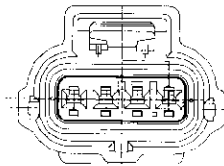

### Plug Assemblies

#### Material and Finish:

**Housing** Glass-filled PBT  
Standard Temp. 125°C

**Seal Ring**—Silicone

**Double-Lock Plate**—PBT, yellow

### Keying Options

Key A

Key B

Key C

Key D

Type	Keying	Color	Additional Notes	Part Number
Plug Assembly	A	Black		184046-1
Plug Assembly	A	Black	With CPA	184149-1
Plug Assembly	B	Black		184048-1
Plug Assembly	B	Black	With CPA	184274-1
Plug Assembly	C	Black		184050-1
Plug Assembly	C	Black	With CPA	184275-1
Plug Assembly	D	Black		184052-1
Plug Assembly	D	Black	With CPA	184276-1